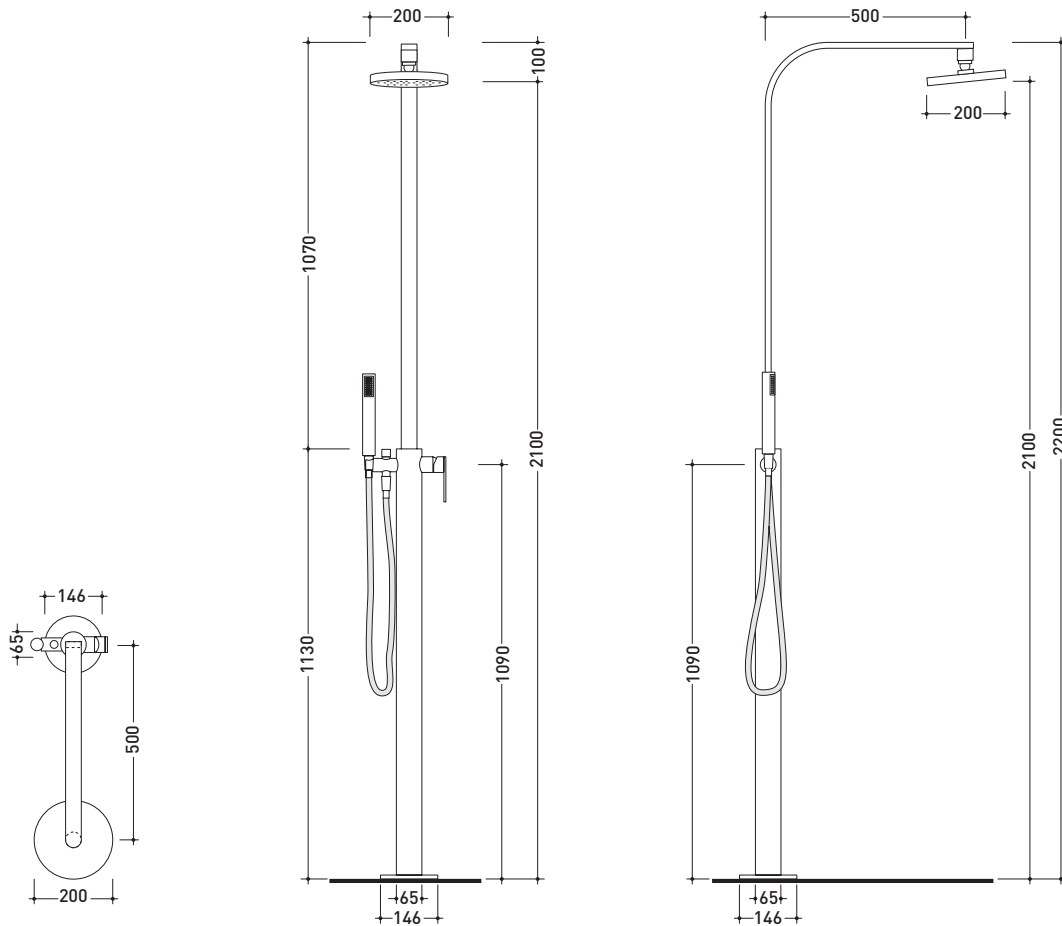

## 112086

Free-standing shower mixer with overhead and handshower

Complements: **Line accessories: TWO**  
**Line accessories: HOOP**

Package dim. **122 x 48 x 22 cm** | Weight **16,5 kg** | Pz. Pallet n° -

vista zenitale / zenital view

vista frontale / frontal view

vista laterale / lateral view

size in mm

january 2014

**BRASS:** glossy finish

Chrome