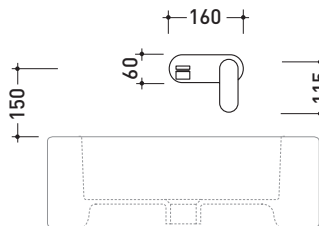

One

→ FLAMINIA.

design **LUDOVICA+ROBERTO PALOMBA** and **SERGIO MORI** 2003

113058

Wall-mounted single-lever basin mixer with metal plate
(stop&go drain included)

Complements: **Line accessories: TWO**
Line accessories: HOOP

Package dim. **39 x 17 x 8 cm** | Weight **3 kg** | Pz. Pallet n° -

vista frontale / frontal view

vista laterale / lateral view

vista zenitale / zenital view

size in mm

january 2014

BRASS: glossy finish

Chrome