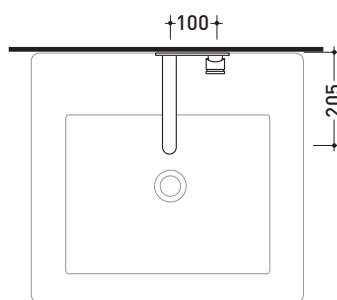

One

→ FLAMINIA.

design **LUDOVICA+ROBERTO PALOMBA** and **SERGIO MORI** 2003

113058

Wall-mounted single-lever basin mixer with metal plate
(stop&go drain included)

Complements: **Line accessories: TWO**
Line accessories: HOOP

Package dim. **39 x 17 x 8 cm** | Weight **3 kg** | Pz. Pallet n° -

vista frontale / frontal view

vista laterale / lateral view

vista zenitale / zenital view

size in mm

january 2014

BRASS: glossy finish

Chrome