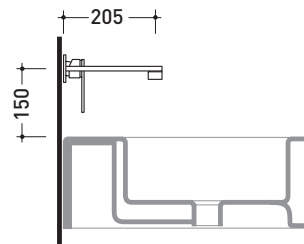

One

→ FLAMINIA.

design **LUDOVICA+ROBERTO PALOMBA** and **SERGIO MORI** 2003

113058

Wall-mounted single-lever basin mixer with metal plate
(stop&go drain included)

Complements: **Line accessories: TWO**
Line accessories: HOOP

Package dim. **39 x 17 x 8 cm** | Weight **3 kg** | Pz. Pallet n° -

vista frontale / frontal view

vista laterale / lateral view

vista zenitale / zenital view

size in mm

january 2014

BRASS: glossy finish

Chrome