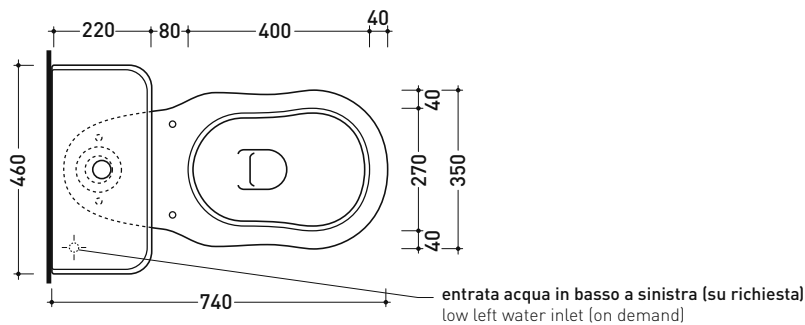

6001 + 6003

Monoblock wc with floor (S) trap + cistern to suit monoblock wc

Complements: **Seat&cover with chrom or gold hinges (23/C - 23/O)**
Soft-close seat&cover with chrom or gold hinges (23/CR - 23/OR)
Solid wood seat&cover with chrom or gold hinges (23N/C - 23N/O)
Solid wood soft-close seat&cover with chrom or gold hinges (23N/CR - 23N/OR)
 Line accessories: EVERGREEN

Technical accessories: **Floor fixing kit (9001)**
Dual flushing discharge system - Chrome/gold/Bronze (9101)

Package dim. wc	Weight 21,5 kg	Pz. Pallet n° 18
-----------------	----------------	------------------

Package dim. cistern	Weight 10,5 kg	Pz. Pallet n° 20
----------------------	----------------	------------------

UNI EN 997

Dop-No997

vista zenitale / zenital view

sezione longitudinale / section

vista retro / back view