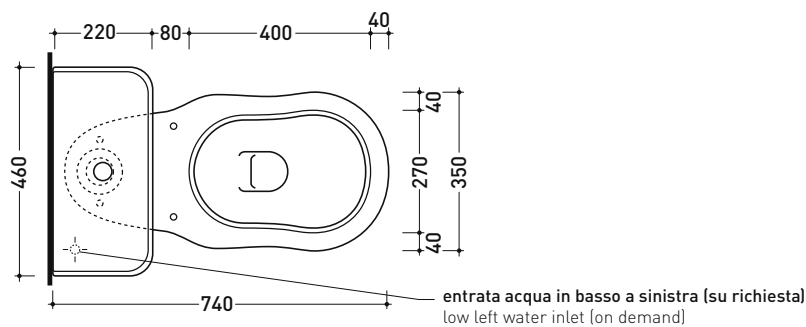

6002 + 6003

Monoblock wc with wall (P) trap + cistern to suit monoblock wc

Complements: **Seat&cover with chrom or gold hinges (23/C - 23/O)**
Soft-close seat&cover with chrom/gold hinges (23/CR - 23/OR)
Solid wood seat&cover with chrom/gold hinges (23N/C - 23N/O)
Solid wood soft-close seat&cover with chrom/gold hinges (23N/CR - 23N/OR)
Line accessories: EVERGREEN

Technical accessories: **Floor fixing kit (9001)**
Dual flushing discharge system - Chrome/Gold (9101)

Package dim. wc | Weight 21,5 kg | Pz. Pallet n° 18

Package dim. cisterna | Weight 10,5 kg | Pz. Pallet n° 20

CE UNI EN 997

Dop-No997

vista zenitale / zenital view