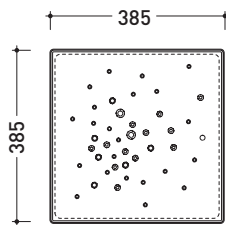

8pcs art. ABM + art. AB238

TIPOLOGIA DI INSTALLAZIONE / VARIOUS INSTALLATION

size in mm

april 2016

AB9A + n. 8 ABM + AB238

Shower system 118 x 118 cm

(composed by: container + n. 8 shower bricks + ceramic shower)

Complements: BAMB00 composable shower box

Line accessories: TWO - HOOP - NOKE' - FOLD

pag. 3/3

vista zenitale / zenital view

art. AB9A + 8pcs art. ABM + art. AB238

sezione longitudinale / section

design **MASSIMILIATO ABATI**

2010

ABM

Ceramic shower brick

Complements: **ABS containers** (AB4M - AB6M - AB9M - AB4A - AB6AS - AB6AD - AB9A)

Package dim. **39 x 4,3 x 40 cm** | Weight **6 kg** | Pz. Pallet n°

vista zenitale / zenital view

vista frontale / frontal view

sezione longitudinale / section

size in mm

april 2016

CERAMIC: glossy finish

white

black

matt finish