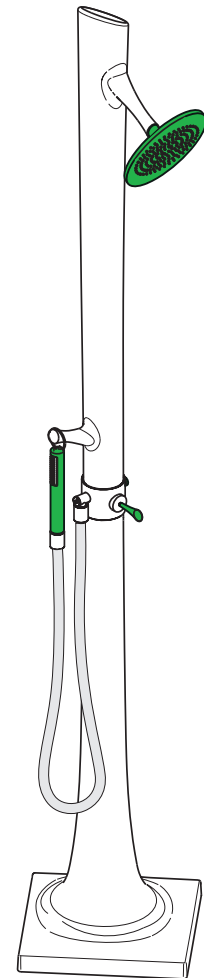

size in mm

april 2016

CERAMIC: glossy finish

white

black

matt finish

milky white

graphite

lava grey