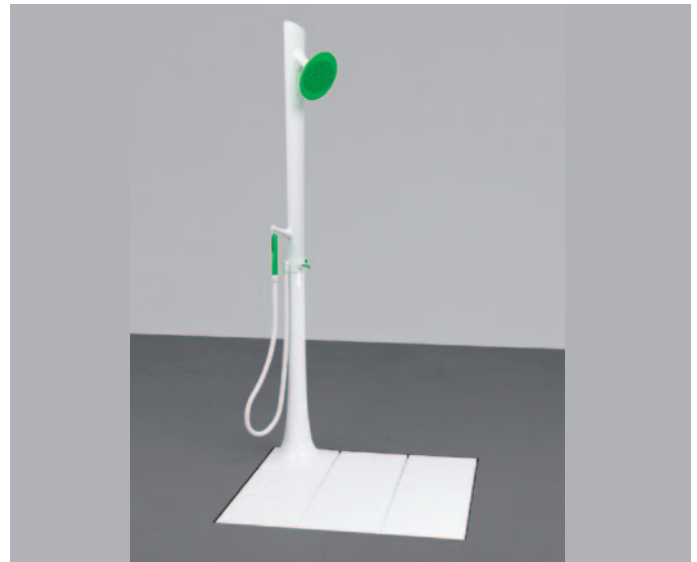

SHOWER SYSTEM 118 X 118 CM

composed by:

1 container . AB9A

5 shower bricks . ABM

1 ceramic shower . AB238

CERAMIC: glossy finish

white

black

matt finish

milky white

graphite

lava grey

design MASSIMILIATO ABATI

2010

AB9A + n. 8 ABM + AB238

Shower system 118 x 118 cm

(composed by: container + n. 8 shower bricks + ceramic shower)

Complements: BAMB00 composable shower box

Line accessories: TWO - HOOP - NOKE' - FOLD

pag. 2/3

vista zenitale / zenital view

art. AB9A

vista zenitale / zenital view