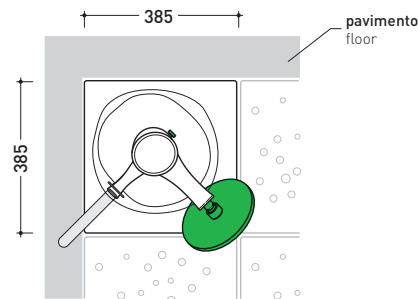

Ceramic shower system with taps integrated
chrome finishes

Complements: Container in ABS (AB4A - AB6AS - AB6AD - AB9A)

Package dim. 136 x 31 x 35 cm | Weight | Pz. Pallet n°
49 x 49 x 120 cm

pag. 1/2

vista frontale parte in ceramica
ceramic frontal view

vista zenitale / zenital view

size in mm

april 2016

CERAMIC: glossy finish

white

black

matt finish

milky white