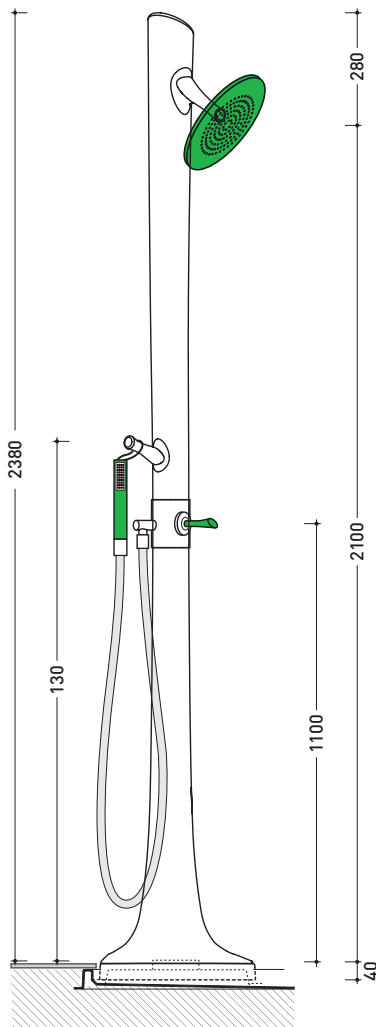

SHOWER SYSTEM 118 X 118 CM

composed by:

1 container . AB9A

5 shower bricks . ABM

1 ceramic shower . AB238

CERAMIC: glossy finish

white

black

2010

ABM

Ceramic shower brick

Complements: **ABS containers** (AB4M - AB6M - AB9M - AB4A - AB6AS - AB6AD - AB9A)

Package dim. **39 x 4,3 x 40 cm** | Weight **6 kg** | Pz. Pallet n°

vista zenitale / zenital view

vista frontale / frontal view

sezione longitudinale / section

size in mm

april 2016

CERAMIC: glossy finish

white

black

matt finish

Ceramic shower system with taps integrated
chrome finishes

Complements: Container in ABS (AB4A - AB6AS - AB6AD - AB9A)

Package dim. 136 x 31 x 35 cm | Weight | Pz. Pallet n°
49 x 49 x 120 cm

pag. 1/2

vista frontale parte in ceramica
ceramic frontal view