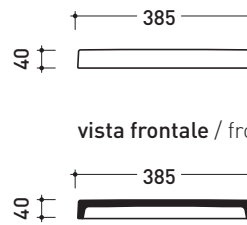

2010

ABM

Ceramic shower brick

Complements: **ABS containers** (AB4M - AB6M - AB9M - AB4A - AB6AS - AB6AD - AB9A)

Package dim. **39 x 4,3 x 40 cm** | Weight **6 kg** | Pz. Pallet n°

vista zenitale / zenital view

vista frontale / frontal view

sezione longitudinale / section

size in mm

april 2016

CERAMIC: glossy finish

white

black

matt finish