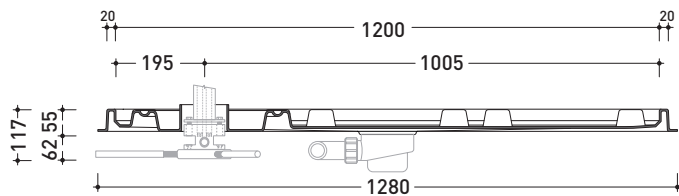

Ceramic shower system with taps integrated
chrome finishes

Complements: Container in ABS (AB4A - AB6AS - AB6AD - AB9A)

Package dim. 136 x 31 x 35 cm | Weight | Pz. Pallet n°
49 x 49 x 120 cm

pag. 1/2

vista frontale parte in ceramica
ceramic frontal view

Complements: Container in ABS (AB4A - AB6AS - AB6AD - AB9A)

Package dim. 136 x 31 x 35 cm | Weight | Pz. Pallet n°
49 x 49 x 120 cm

pag. 2/2

size in mm

april 2016

CERAMIC: glossy finish

white

black

Complements: **Albero shower brick (ABM)**
Albero shower system (AB238 - AB238/C)

Package dim. **131 x 131 x 5 cm** | Weight **14 kg** | Pz. Pallet n° -

vista zenitale / zenital view

sezione A - A / section A - A