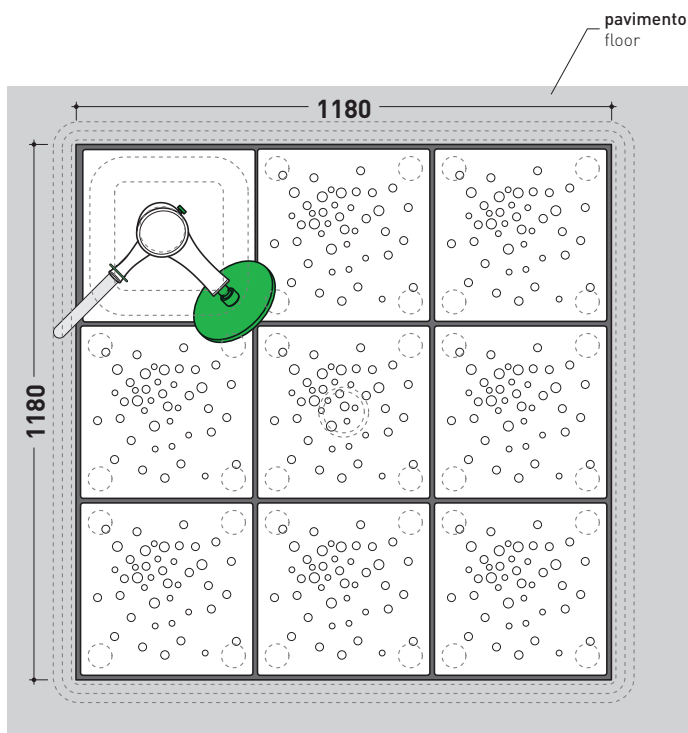

8pcs art. ABM + art. AB238

TIPOLOGIA DI INSTALLAZIONE / VARIOUS INSTALLATION

size in mm

april 2016

AB9A + n. 8 ABM + AB238

Shower system 118 x 118 cm

(composed by: container + n. 8 shower bricks + ceramic shower)

Complements: BAMB00 composable shower box

Line accessories: TWO - HOOP - NOKE' - FOLD

pag. 3/3

vista zenitale / zenital view

art. AB9A + 8pcs art. ABM + art. AB238

sezione longitudinale / section

design **MASSIMILIATO ABATI**