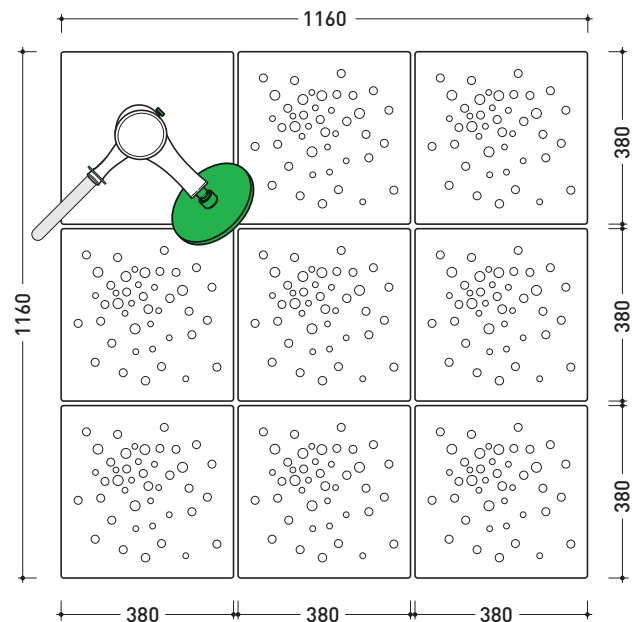

(composed by: container + n. 8 shower bricks + ceramic shower)

Complements: BAMB00 composable shower box

Line accessories: TWO - HOOP - NOKE' - FOLD

pag. 2/3

vista zenitale / zenital view

art. AB9A

vista zenitale / zenital view

8pcs art. ABM + art. AB238

TIPOLOGIA DI INSTALLAZIONE / VARIOUS INSTALLATION

size in mm

april 2016

AB9A + n. 8 ABM + AB238

Shower system 118 x 118 cm

(composed by: container + n. 8 shower bricks + ceramic shower)