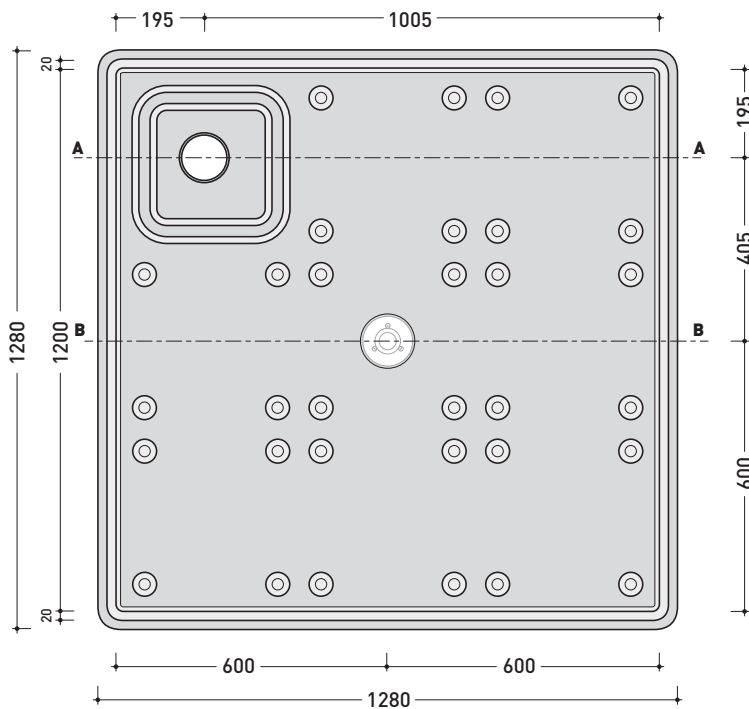

2010

ABM

Ceramic shower brick

Complements: **ABS containers** (AB4M - AB6M - AB9M - AB4A - AB6AS - AB6AD - AB9A)

Package dim. **39 x 4,3 x 40 cm** | Weight **6 kg** | Pz. Pallet n°

vista zenitale / zenital view

Ceramic shower system with taps integrated
chrome finishes

Complements: Container in ABS (AB4A - AB6AS - AB6AD - AB9A)

Package dim. 136 x 31 x 35 cm | Weight | Pz. Pallet n°
49 x 49 x 120 cm

pag. 1/2

vista frontale parte in ceramica
ceramic frontal view

Complements: Container in ABS (AB4A - AB6AS - AB6AD - AB9A)

Package dim. 136 x 31 x 35 cm | Weight | Pz. Pallet n°
49 x 49 x 120 cm

pag. 2/2

size in mm

april 2016

CERAMIC: glossy finish

white

black

Complements: **Albero shower brick (ABM)**
Albero shower system (AB238 - AB238/C)

Package dim. **131 x 131 x 5 cm** | Weight **14 kg** | Pz. Pallet n° -

vista zenitale / zenital view

sezione A - A / section A - A