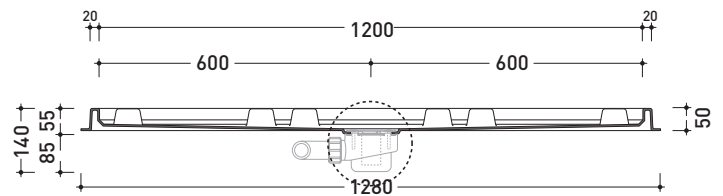

Piletta sifonata / Drainage
Portata / Flow rate: **0,50 l/sec** (EN 274 > 0,4 l/sec)

dettaglio piletta / drain detail

sezione B - B / section B - B