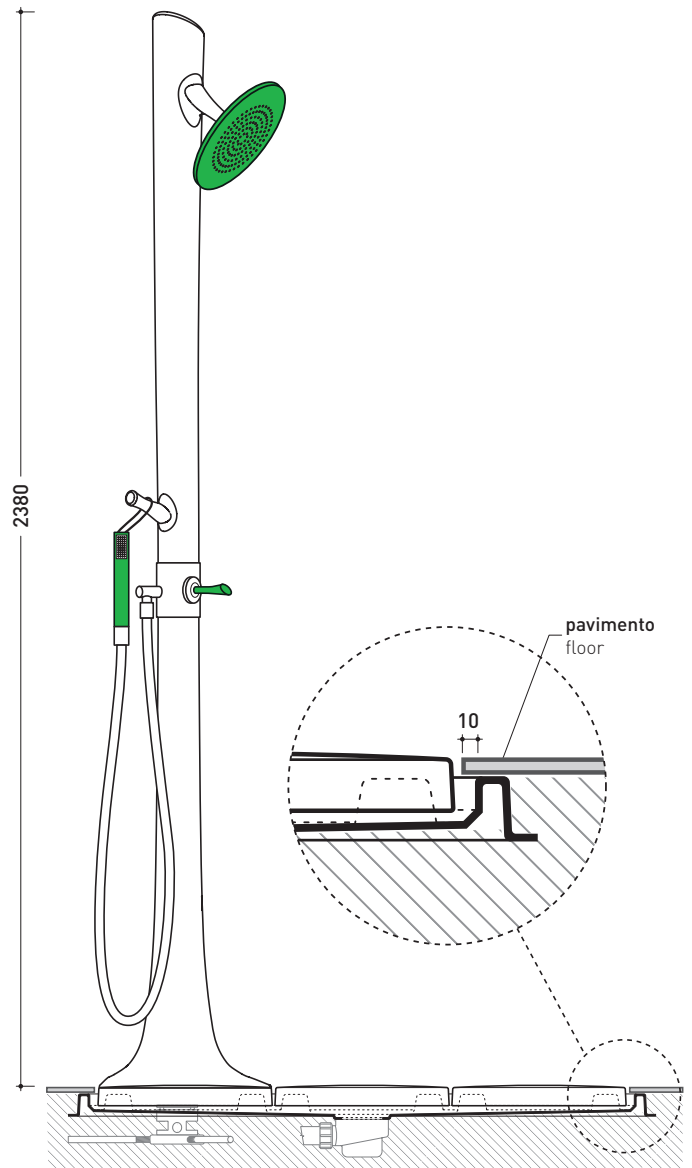

Complements: BAMB00 composable shower box

Line accessories: TWO - HOOP - NOKE' - FOLD

pag. 3/3

vista zenitale / zenital view

art. AB9A + 8pcs art. ABM + art. AB238

sezione longitudinale / section

design **MASSIMILIATO ABATI**

2010

ABM

Ceramic shower brick

Complements: **ABS containers** (AB4M - AB6M - AB9M - AB4A - AB6AS - AB6AD - AB9A)

Package dim. **39 x 4,3 x 40 cm** | Weight **6 kg** | Pz. Pallet n°

vista zenitale / zenital view

Ceramic shower system with taps integrated
chrome finishes

Complements: Container in ABS (AB4A - AB6AS - AB6AD - AB9A)

Package dim. 136 x 31 x 35 cm | Weight | Pz. Pallet n°
49 x 49 x 120 cm

pag. 1/2

vista frontale parte in ceramica
ceramic frontal view