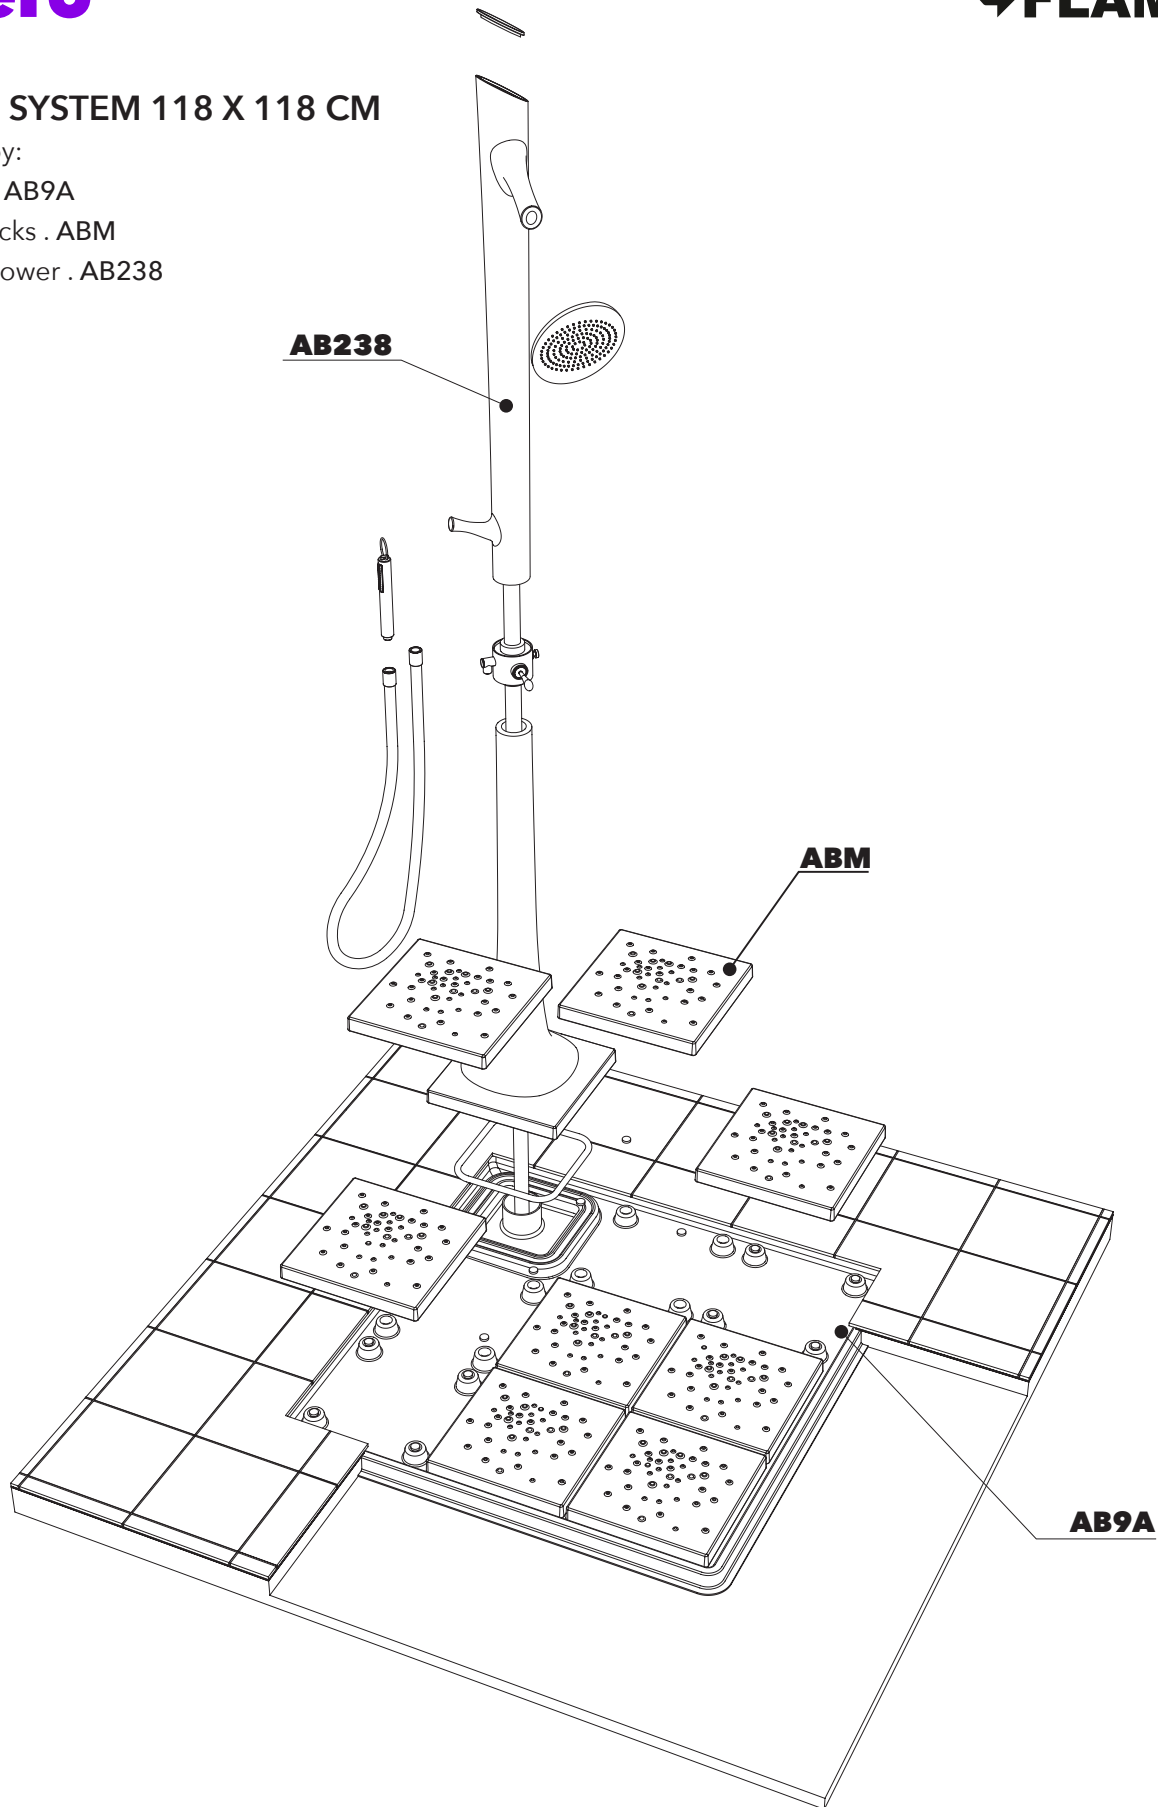

SHOWER SYSTEM 118 X 118 CM

composed by:

1 container . AB9A

5 shower bricks . ABM

1 ceramic shower . AB238

CERAMIC: glossy finish

white

black

matt finish

milky white

graphite

lava grey

design MASSIMILIATO ABATI

2010

AB9A + n. 8 ABM + AB238

Shower system 118 x 118 cm

(composed by: container + n. 8 shower bricks + ceramic shower)

Complements: BAMB00 composable shower box

Line accessories: TWO - HOOP - NOKE' - FOLD

pag. 2/3

vista zenitale / zenital view

art. AB9A

vista zenitale / zenital view

Ceramic shower system with taps integrated
chrome finishes

Complements: Container in ABS (AB4A - AB6AS - AB6AD - AB9A)

Package dim. 136 x 31 x 35 cm | Weight | Pz. Pallet n°
49 x 49 x 120 cm

pag. 1/2

vista frontale parte in ceramica
ceramic frontal view