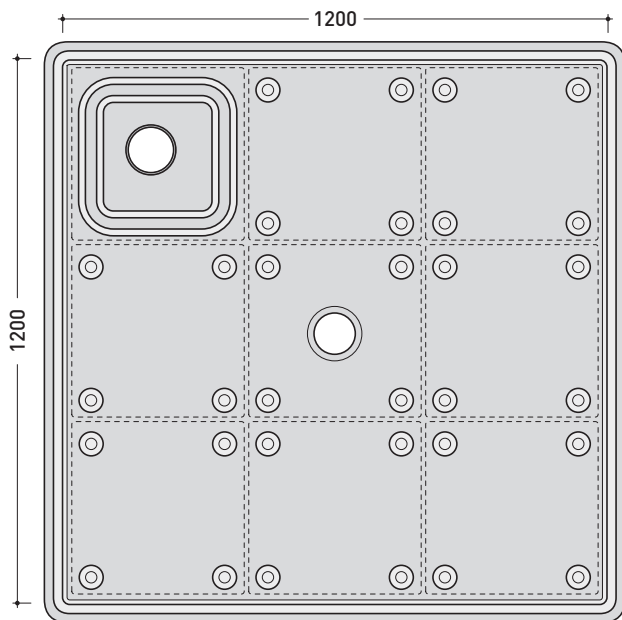

SHOWER SYSTEM 118 X 118 CM

composed by:

1 container . AB9A

5 shower bricks . ABM

1 ceramic shower . AB238

CERAMIC: glossy finish

white

black

matt finish

milky white

graphite

lava grey

design MASSIMILIATO ABATI

2010

AB9A + n. 8 ABM + AB238

Shower system 118 x 118 cm

(composed by: container + n. 8 shower bricks + ceramic shower)

Complements: BAMB00 composable shower box

Line accessories: TWO - HOOP - NOKE' - FOLD

pag. 2/3

vista zenitale / zenital view

art. AB9A

vista zenitale / zenital view

Ceramic shower system with taps integrated
chrome finishes

Complements: Container in ABS (AB4A - AB6AS - AB6AD - AB9A)

Package dim. 136 x 31 x 35 cm | Weight | Pz. Pallet n°
49 x 49 x 120 cm

pag. 1/2

vista frontale parte in ceramica
ceramic frontal view