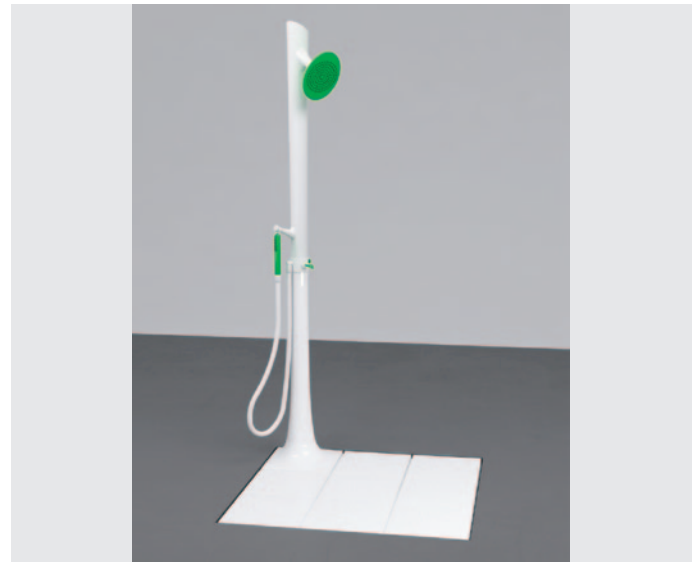

AB9A + n. 8 ABM + AB238

Shower system 118 x 118 cm

(composed by: container + n. 8 shower bricks + ceramic shower)

Complements: BAMB00 composable shower box

Line accessories: TWO - HOOP - NOKE' - FOLD

pag. 3/3