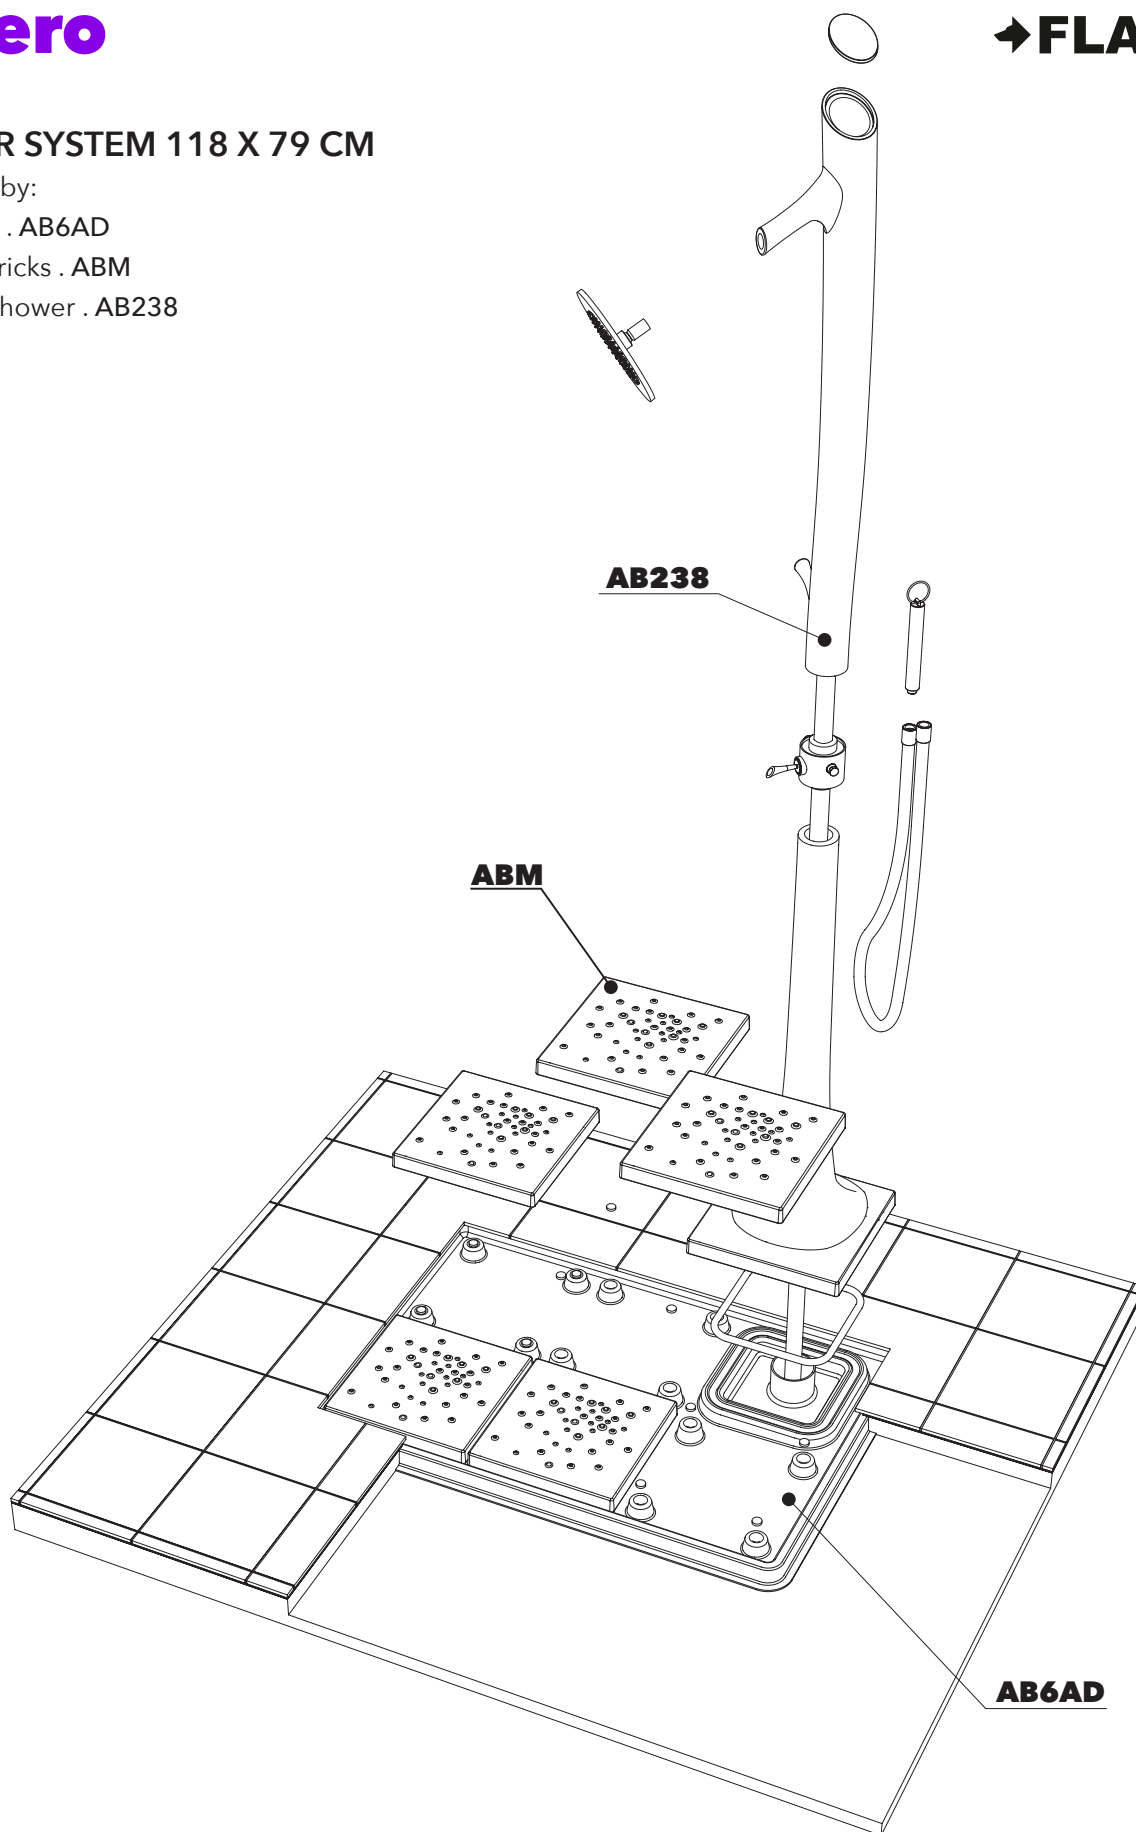

SHOWER SYSTEM 118 X 79 CM

composed by:

1 container . AB6AD

5 shower bricks . ABM

1 ceramic shower . AB238

CERAMIC: glossy finish

white

black

matt finish

milky white

graphite

lava grey