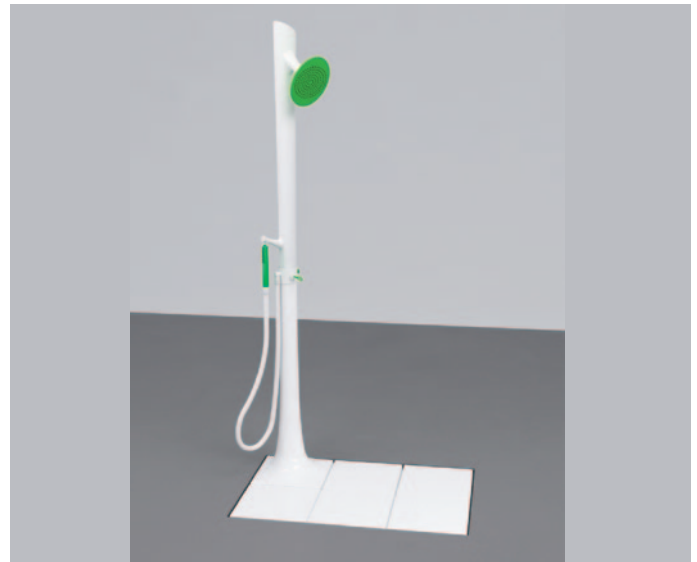

design **MASSIMILIATO ABATI**

2010

AB6AS/AB6AD + n. 5 ABM + AB238

Shower system 118 x 79 cm

(composed by: container + n. 5 shower bricks + ceramic shower)

Complements: **BAMB00 composable shower box**

Line accessories: **TWO - HOOP - NOKE' - FOLD**

pag. 2/3

vista zenitale / zenital view
art. **AB6AS - AB6AD**