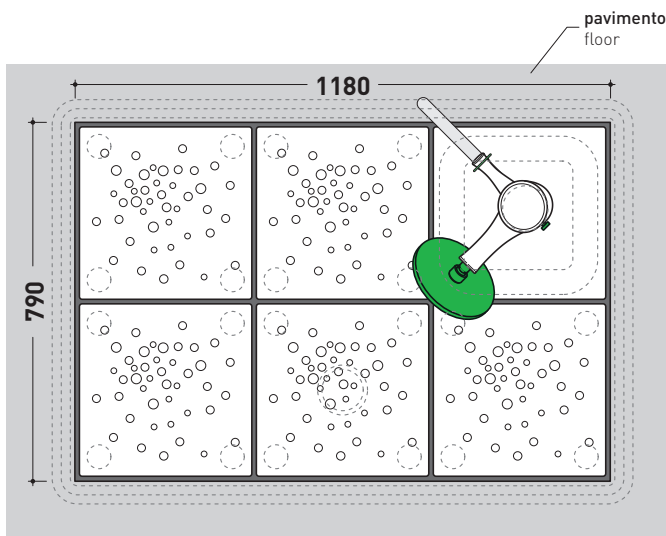

pag. 2/3

vista zenitale / zenital view
art. **AB6AS - AB6AD**

vista zenitale / zenital view
5pcs art. **ABM + art. AB238**

TIPOLOGIA DI INSTALLAZIONE / VARIOUS INSTALLATION

art. AB6AS

colonna doccia **SINISTRA / LEFT** shower

art. AB6AD

colonna doccia **DESTRA / RIGHT** shower

size in mm

april 2016

design **MASSIMILIATO ABATI**

2010

AB6AS/AB6AD + n. 5 ABM + AB238

Shower system 118 x 79 cm

(composed by: container + n. 5 shower bricks + ceramic shower)

Complements: **BAMB00** composable shower box

Line accessories: **TWO** - **HOOP** - **NOKE'** - **FOLD**

pag. 3/3

vista zenitale / zenital view

art. **AB6AD** + 5pcs art. **ABM** + art. **AB238**

vista zenitale / zenital view

art. **AB6AS** + 5pcs art. **ABM** + art. **AB238**

sezione longitudinale / section

size in mm

april 2016

design **MASSIMILIATO ABATI**