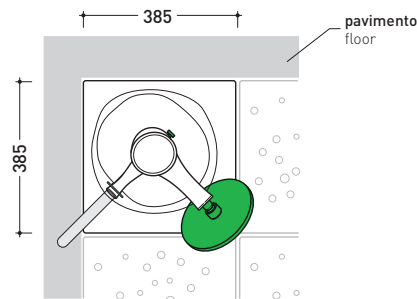

Ceramic shower system with taps integrated
chrome finishes

Complements: Container in ABS (AB4A - AB6AS - AB6AD - AB9A)

Package dim. 136 x 31 x 35 cm | Weight | Pz. Pallet n°
49 x 49 x 120 cm

pag. 1/2

vista frontale parte in ceramica
ceramic frontal view

vista zenitale / zenital view

size in mm

april 2016

CERAMIC: glossy finish

white

black

matt finish

milky white