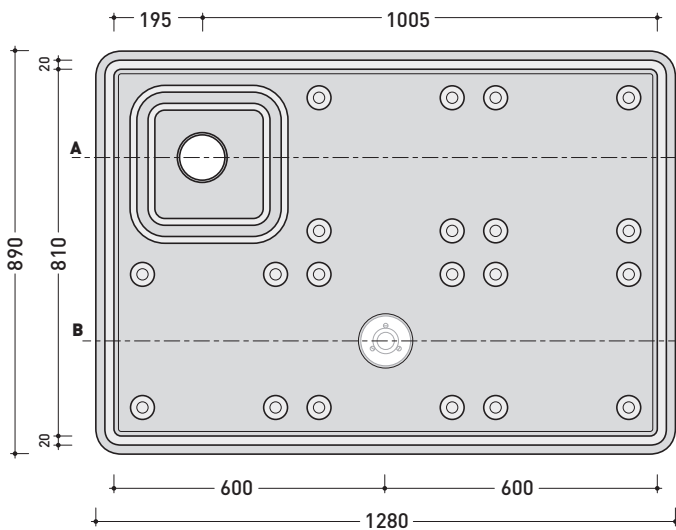

art. AB6AD

colonna doccia **DESTRA / RIGHT** shower

size in mm

april 2016

design **MASSIMILIATO ABATI**

2010

AB6AS/AB6AD + n. 5 ABM + AB238

Shower system 118 x 79 cm

Ceramic shower system with taps integrated
chrome finishes

Complements: Container in ABS (AB4A - AB6AS - AB6AD - AB9A)

Package dim. 136 x 31 x 35 cm | Weight | Pz. Pallet n°
49 x 49 x 120 cm

pag. 1/2

vista frontale parte in ceramica
ceramic frontal view

Complements: Container in ABS (AB4A - AB6AS - AB6AD - AB9A)

Package dim. 136 x 31 x 35 cm | Weight | Pz. Pallet n°
49 x 49 x 120 cm

pag. 2/2

size in mm

april 2016

CERAMIC: glossy finish

white

black

Package dim. **131 x 91 x 5 cm** | Weight | Pz. Pallet n° -

art. **AB6AS**

vista zenitale / zenital view

art. **AB6AD**

vista zenitale / zenital view

sezione A - A / section A - A

sezione B - B / section B - B