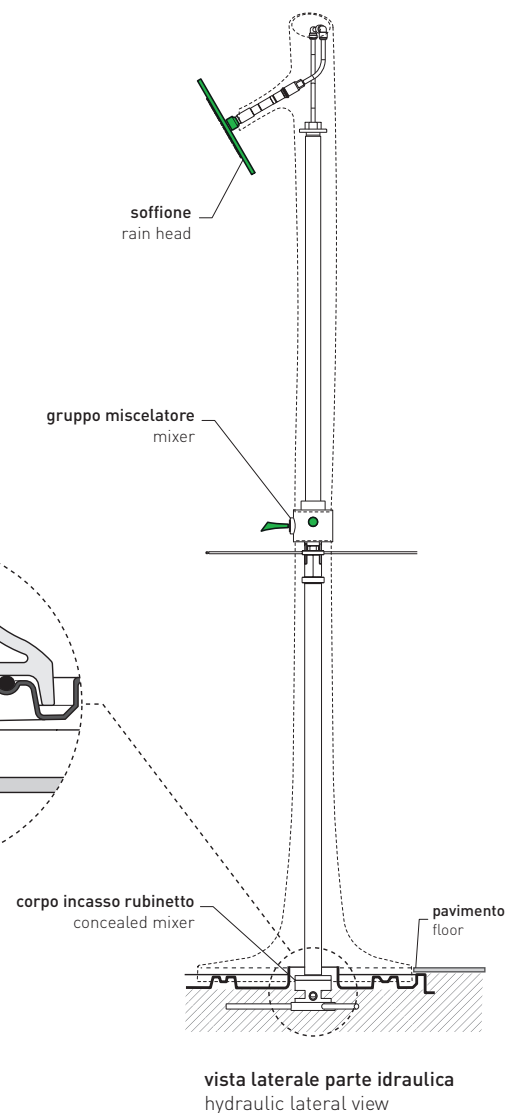

design MASSIMILIATO ABATI

2010

AB238

Ceramic shower system with taps integrated
white/green finishes

AB238/C

Ceramic shower system with taps integrated
chrome finishes

Complements: Container in ABS (AB4A - AB6AS - AB6AD - AB9A)

Package dim. 136 x 31 x 35 cm | Weight | Pz. Pallet n°
49 x 49 x 120 cm

pag. 2/2

size in mm

april 2016

CERAMIC: glossy finish

white

black

matt finish

milky white

graphite

lava grey