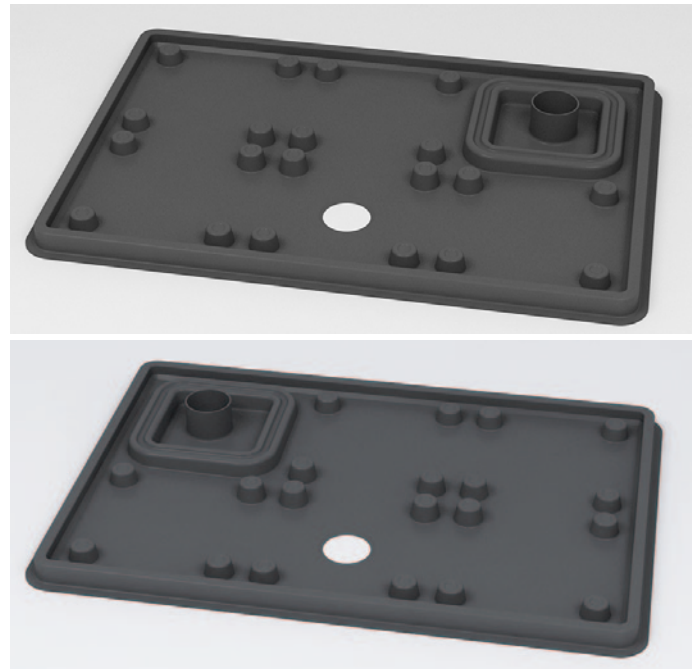

design **MASSIMILIATO ABATI**

2010

AB6AS

5 bricks ABS container (art. AB6A) + left shower (art. AB238 -AB238/C)
(ø 90 mm GEBERIT drainage system included)

AB6AD

5 bricks ABS container (art. AB6A) + right shower (art. AB238 -AB238/C)
(ø 90 mm GEBERIT drainage system included)

Complements: **Albero shower brick (ABM)**
Albero shower system (AB238 - AB238/C)

Package dim. **131 x 91 x 5 cm** | Weight | Pz. Pallet n° -

art. **AB6AS**

vista zenitale / zenital view