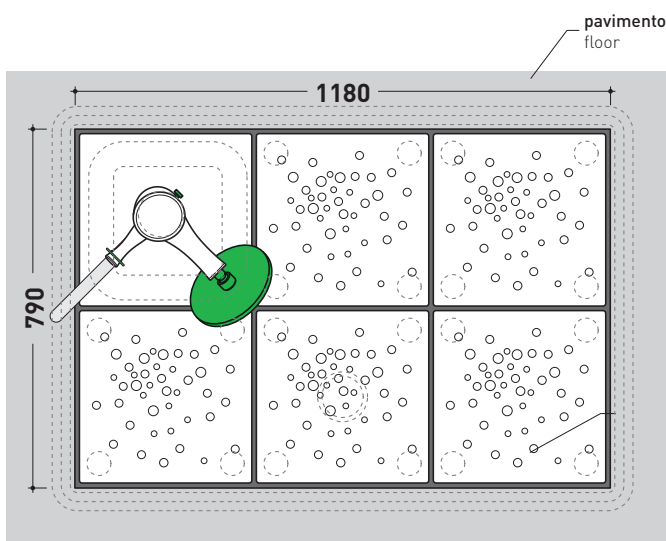

design **MASSIMILIATO ABATI**

2010

AB6AS/AB6AD + n. 5 ABM + AB238

Shower system 118 x 79 cm

(composed by: container + n. 5 shower bricks + ceramic shower)

Complements: **BAMB00 composable shower box**

Line accessories: **TWO - HOOP - NOKE' - FOLD**

art. AB6AD

colonna doccia **DESTRA / RIGHT** shower

size in mm

april 2016

design **MASSIMILIATO ABATI**

2010

AB6AS/AB6AD + n. 5 ABM + AB238

Shower system 118 x 79 cm

(composed by: container + n. 5 shower bricks + ceramic shower)

Complements: **BAMB00** composable shower box

Line accessories: **TWO** - **HOOP** - **NOKE'** - **FOLD**

pag. 3/3

vista zenitale / zenital view

art. **AB6AD** + 5pcs art. **ABM** + art. **AB238**

vista zenitale / zenital view

art. **AB6AS** + 5pcs art. **ABM** + art. **AB238**

sezione longitudinale / section

size in mm

april 2016

design **MASSIMILIATO ABATI**