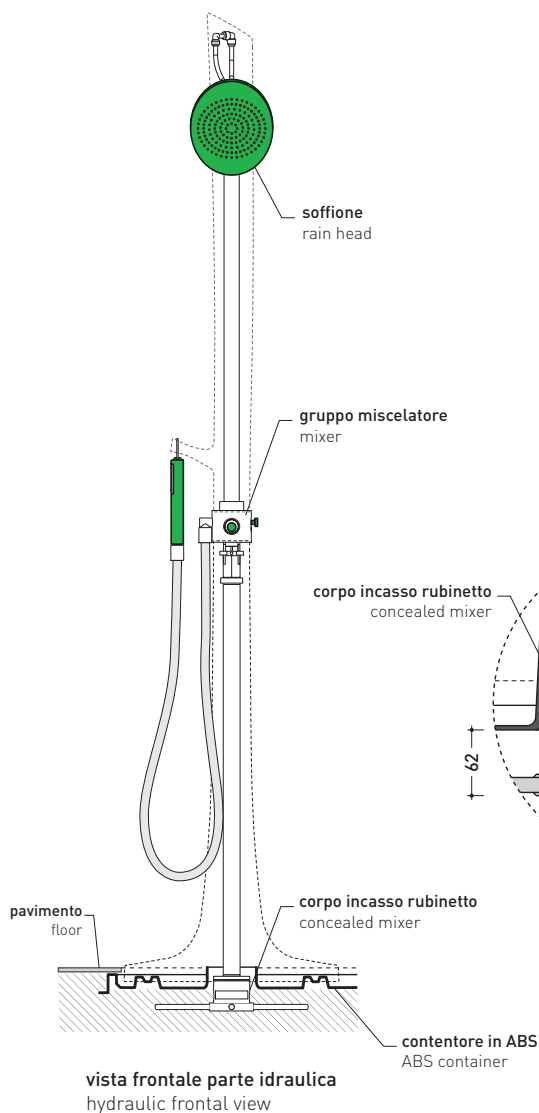

design MASSIMILIATO ABATI

2010

AB238

Ceramic shower system with taps integrated
white/green finishes

AB238/C

Ceramic shower system with taps integrated
chrome finishes

Complements: Container in ABS (AB4A - AB6AS - AB6AD - AB9A)

Package dim. 136 x 31 x 35 cm | Weight | Pz. Pallet n°
49 x 49 x 120 cm

pag. 2/2

size in mm

april 2016

CERAMIC: glossy finish

white

black

matt finish

milky white

graphite

lava grey