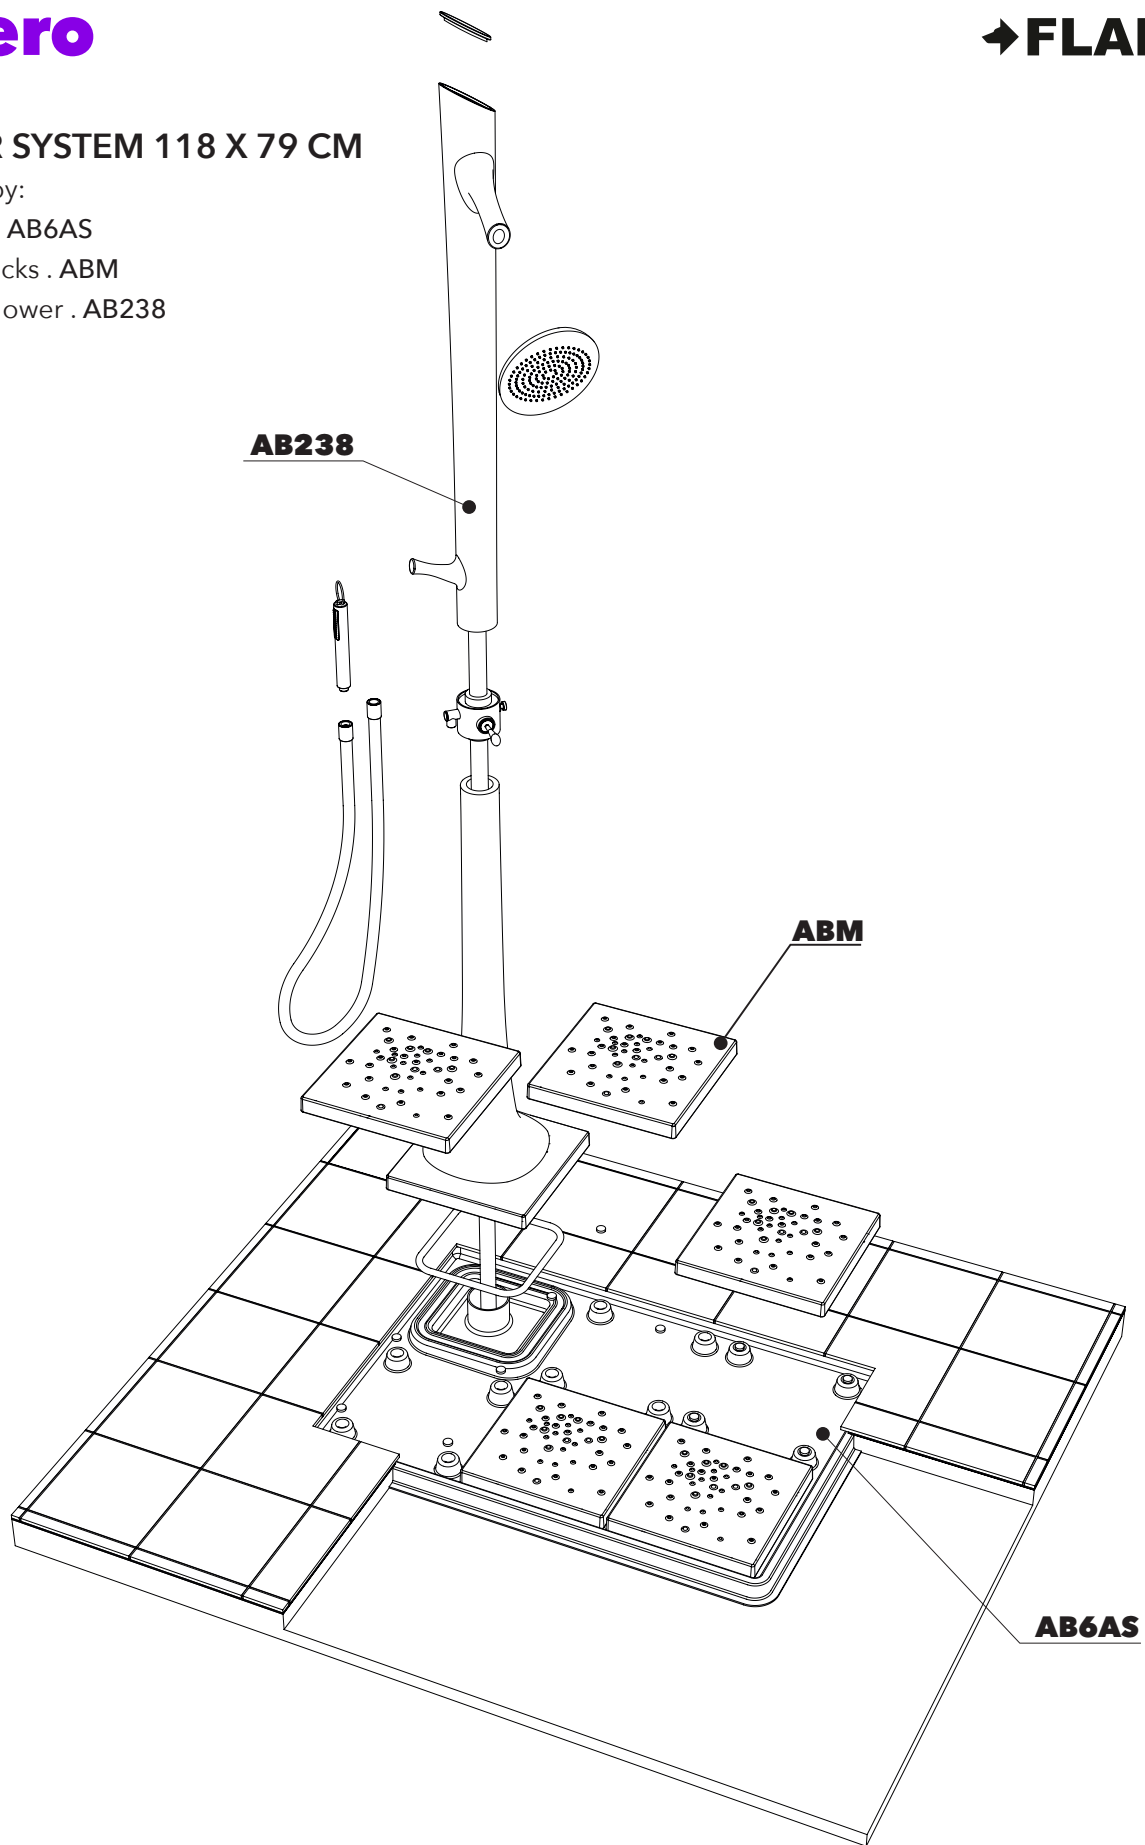

SHOWER SYSTEM 118 X 79 CM

composed by:

1 container . AB6AS

5 shower bricks . ABM

1 ceramic shower . AB238

CERAMIC: glossy finish

white

black

matt finish

milky white

graphite

lava grey

SHOWER SYSTEM 118 X 79 CM

composed by:

1 container . AB6AD

5 shower bricks . ABM

1 ceramic shower . AB238

CERAMIC: glossy finish

white

black

matt finish

milky white

graphite

lava grey