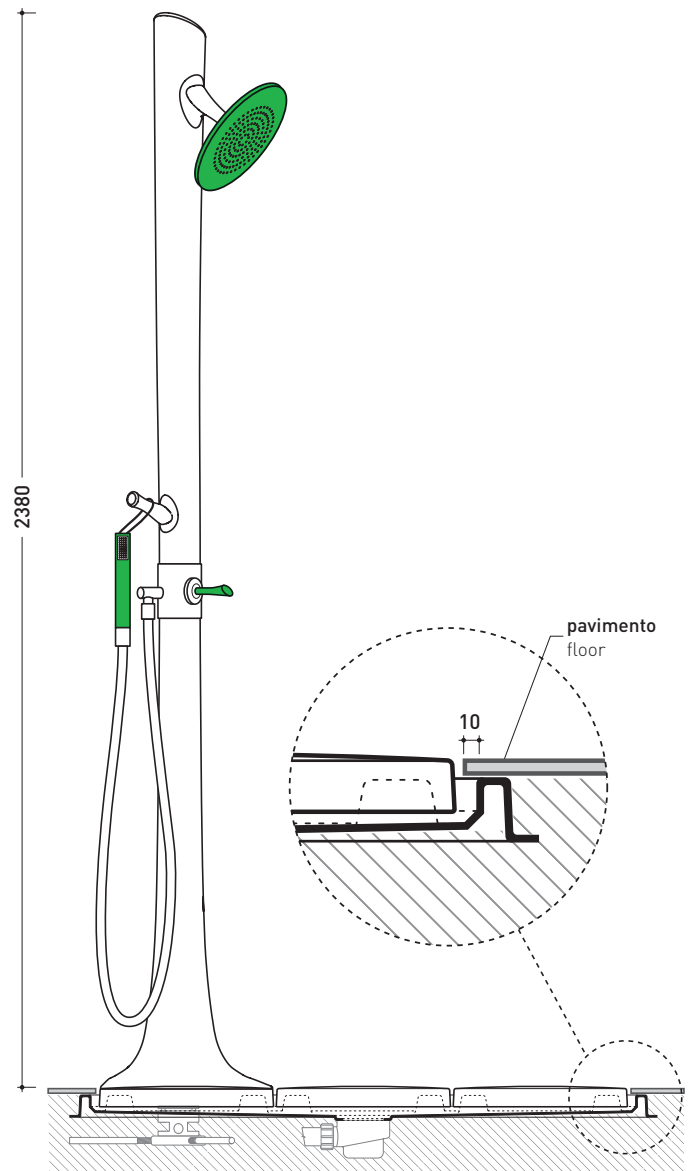

art. AB6AD

colonna doccia **DESTRA / RIGHT** shower

size in mm

april 2016

design **MASSIMILIATO ABATI**

2010

AB6AS/AB6AD + n. 5 ABM + AB238

Shower system 118 x 79 cm

(composed by: container + n. 5 shower bricks + ceramic shower)

Complements: **BAMB00** composable shower box

Line accessories: **TWO** - **HOOP** - **NOKE'** - **FOLD**

pag. 3/3

vista zenitale / zenital view

art. **AB6AD** + 5pcs art. **ABM** + art. **AB238**

vista zenitale / zenital view

art. **AB6AS** + 5pcs art. **ABM** + art. **AB238**

sezione longitudinale / section

size in mm

april 2016

design **MASSIMILIATO ABATI**