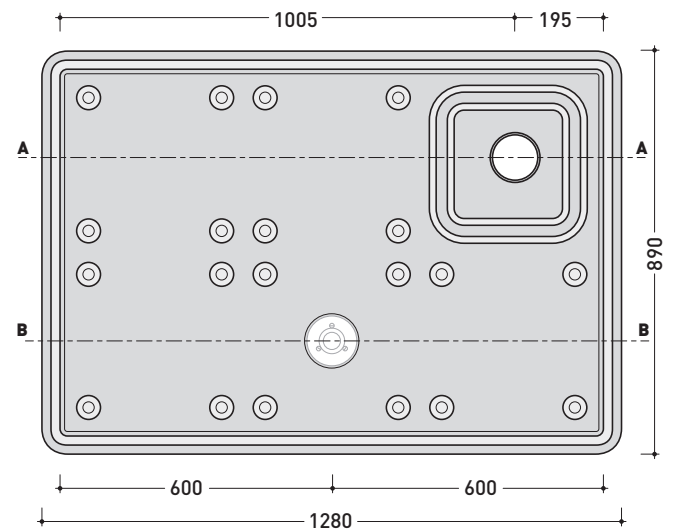

art. AB6AD

colonna doccia **DESTRA / RIGHT** shower

size in mm

april 2016

design **MASSIMILIATO ABATI**

2010

AB6AS/AB6AD + n. 5 ABM + AB238

Shower system 118 x 79 cm

Ceramic shower system with taps integrated
chrome finishes

Complements: Container in ABS (AB4A - AB6AS - AB6AD - AB9A)

Package dim. 136 x 31 x 35 cm | Weight | Pz. Pallet n°
49 x 49 x 120 cm

pag. 1/2

vista frontale parte in ceramica
ceramic frontal view

AB6AD

5 bricks ABS container (art. AB6A) + right shower (art. AB238 -AB238/C)
(ø 90 mm GEBERIT drainage system included)

Complements: **Albero shower brick (ABM)**
Albero shower system (AB238 - AB238/C)

Package dim. **131 x 91 x 5 cm** | Weight | Pz. Pallet n° -

art. **AB6AS**

vista zenitale / zenital view

art. **AB6AD**

vista zenitale / zenital view

sezione A - A / section A - A

sezione B - B / section B - B