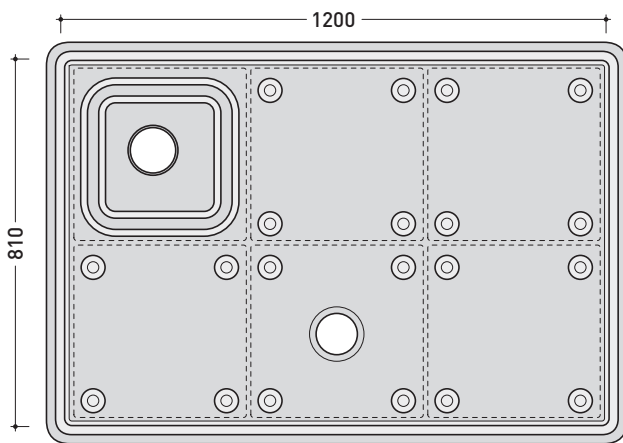

SHOWER SYSTEM 118 X 79 CM

composed by:

1 container . AB6AS

5 shower bricks . ABM

1 ceramic shower . AB238

CERAMIC: glossy finish

white

black

design **MASSIMILIATO ABATI**

2010

AB6AS/AB6AD + n. 5 ABM + AB238

Shower system 118 x 79 cm

(composed by: container + n. 5 shower bricks + ceramic shower)

Complements: **BAMB00 composable shower box**

Line accessories: **TWO - HOOP - NOKE' - FOLD**

pag. 2/3

vista zenitale / zenital view
art. **AB6AS - AB6AD**

vista zenitale / zenital view
5pcs art. **ABM + art. AB238**

TIPOLOGIA DI INSTALLAZIONE / VARIOUS INSTALLATION

art. AB6AS

colonna doccia **SINISTRA / LEFT** shower

art. AB6AD

colonna doccia **DESTRA / RIGHT** shower

size in mm

april 2016

design **MASSIMILIATO ABATI**

2010

AB6AS/AB6AD + n. 5 ABM + AB238

Shower system 118 x 79 cm