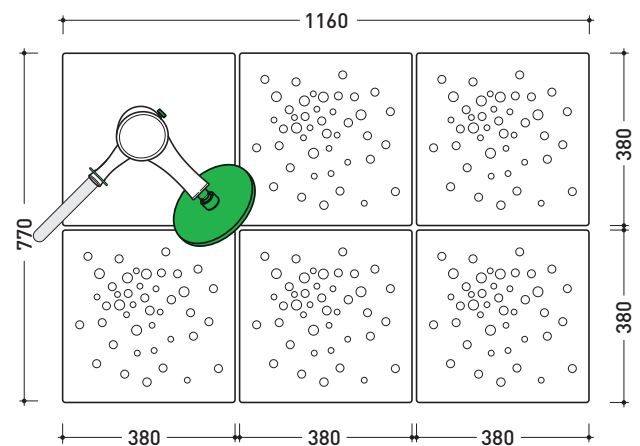

vista zenitale / zenital view
5pcs art. **ABM + art. AB238**