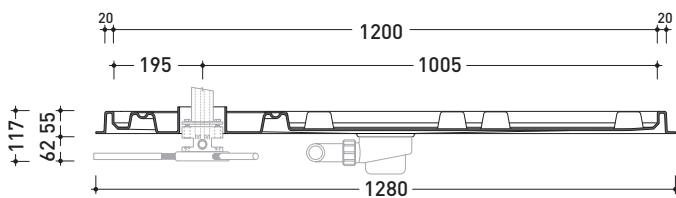

art. AB6AD

colonna doccia **DESTRA / RIGHT** shower

size in mm

april 2016

design **MASSIMILIATO ABATI**

2010

AB6AS/AB6AD + n. 5 ABM + AB238

Shower system 118 x 79 cm

Ceramic shower system with taps integrated
chrome finishes

Complements: Container in ABS (AB4A - AB6AS - AB6AD - AB9A)

Package dim. 136 x 31 x 35 cm | Weight | Pz. Pallet n°
49 x 49 x 120 cm

pag. 1/2

vista frontale parte in ceramica
ceramic frontal view

Package dim. **131 x 91 x 5 cm** | Weight | Pz. Pallet n° -

art. **AB6AS**

vista zenitale / zenital view

art. **AB6AD**

vista zenitale / zenital view

sezione A - A / section A - A

sezione B - B / section B - B