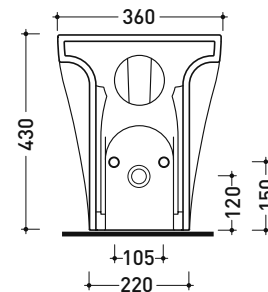

Technical accessories:
Floor fixing kit (9003)
Short chrome siphon for bidet (SIFB/CR)
Stop & Go drain (PLSG)
Stop&Go CERAMIC drain (PLCE)
Two piece set chrome tap filters (RF026)

Package dim.

Weight **25 kg**

Pz. Pallet n° **15**

CE UNI EN 14528 - CL20 Dop-No14528

vista zenitale / zenital view

vista laterale / lateral view

sezione longitudinale / section

vista retro / back view

sizes in mm

CERAMIC: glossy finish