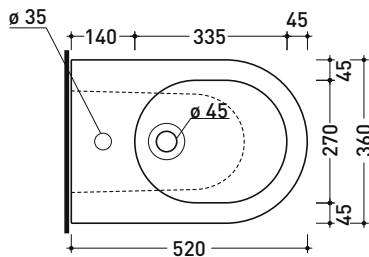

AP217

Back to wall single-hole bidet

• with overflow • without tap hole on demand

Complements: **Niagara panel bidet (TR40)**
Line taps bidet: ONE - NOKÉ - SI - FOLD - X1
Line accessories: TWO - HOOP - NOKÉ - FOLD

Pz. Pallet n° **15**

CE UNI EN 14528 - CL20 Dop-No14528

vista zenitale / zenital view

vista laterale / lateral view

sezione longitudinale / section

vista retro / back view

sizes in mm

CERAMIC: glossy finish