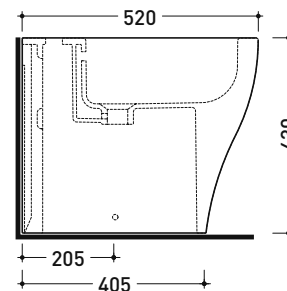

Technical accessories:
Floor fixing kit (9003)
Short chrome siphon for bidet (SIFB/CR)
Stop & Go drain (PLSG)
Stop&Go CERAMIC drain (PLCE)
Two piece set chrome tap filters (RF026)

Package dim.

Weight **25 kg**

Pz. Pallet n° **15**

CE UNI EN 14528 - CL20 Dop-No14528

vista zenitale / zenital view

vista laterale / lateral view

sezione longitudinale / section

vista retro / back view

sizes in mm

CERAMIC: glossy finish