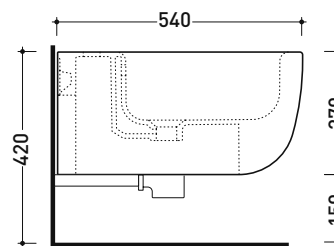

BN218

Wall hung single-hole bidet (fixing kit art. 9008 included)

• with overflow • without tap hole on demand

Complements: **Line taps bidet:** ONE - NOKÉ - SI - FOLD - X1
Line accessories: TWO - HOOP - NOKÉ - FOLD

Package dim. 57 x 39 x 35 cm | Weight 21,3 kg | Pz. Pallet n° 15

UNI EN 14528 - CL20 Dop-No14528

vista zenitale / zenital view

vista laterale / lateral view

sezione longitudinale / section

vista retro / back view

sizes in mm

CERAMIC: glossy finish

white black

matt finish

milky white carbone argilla cenere

Please consider a 2% tolerance on indicated measurements