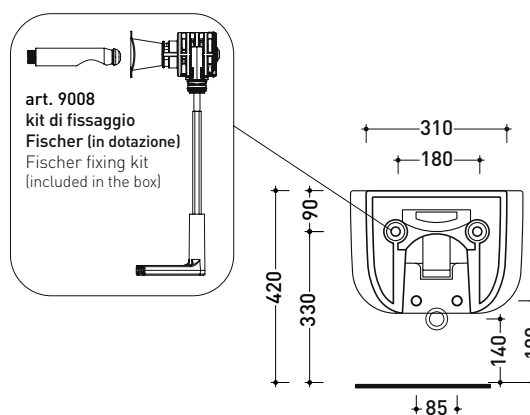

BN218

Wall hung single-hole bidet (fixing kit art. 9008 included)

• with overflow • without tap hole on demand

Complements: **Line taps bidet:** ONE - NOKÉ - SI - FOLD - X1
Line accessories: TWO - HOOP - NOKÉ - FOLD

Technical accessories: **Universal fixing bracket for wall hung wc/bidet (41/P)**
Short chrome siphon for bidet (SIFB/CR)
Stop & Go drain (PLSG)
CERAMIC Stop & Go drain (PLCE)
Two piece set chrome tap filters (RF026)

Package dim. 57 x 39 x 35 cm | Weight 21,3 kg | Pz. Pallet n° 15

UNI EN 14528 - CL20 Dop-No14528

vista zenitale / zenital view

vista laterale / lateral view

sezione longitudinale / section

vista retro / back view

sizes in mm

CERAMIC: glossy finish

white black

matt finish

milky white carbone argilla cenere

Please consider a 2% tolerance on indicated measurements