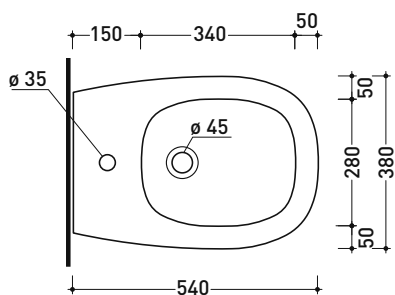

BN218

Wall hung single-hole bidet (fixing kit art. 9008 included)

• with overflow • without tap hole on demand

Complements: **Line taps bidet:** ONE - NOKÉ - SI - FOLD - X1
Line accessories: TWO - HOOP - NOKÉ - FOLD

Package dim. 57 x 39 x 35 cm | Weight 21,3 kg | Pz. Pallet n° 15

UNI EN 14528 - CL20 Dop-No14528

vista zenitale / zenital view

vista laterale / lateral view

sezione longitudinale / section

vista retro / back view

sizes in mm

CERAMIC: glossy finish

white black

matt finish

milky white carbone argilla cenere

Please consider a 2% tolerance on indicated measurements