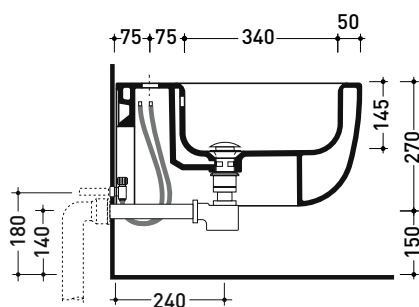

BN218

Wall hung single-hole bidet (fixing kit art. 9008 included)

• with overflow • without tap hole on demand

Complements: **Line taps bidet:** ONE - NOKÉ - SI - FOLD - X1
Line accessories: TWO - HOOP - NOKÉ - FOLD

Package dim. 57 x 39 x 35 cm | Weight 21,3 kg | Pz. Pallet n° 15

UNI EN 14528 - CL20 Dop-No14528

vista zenitale / zenital view

vista laterale / lateral view

sezione longitudinale / section

vista retro / back view

sizes in mm

CERAMIC: glossy finish

white black

matt finish

milky white carbone argilla cenere

Please consider a 2% tolerance on indicated measurements