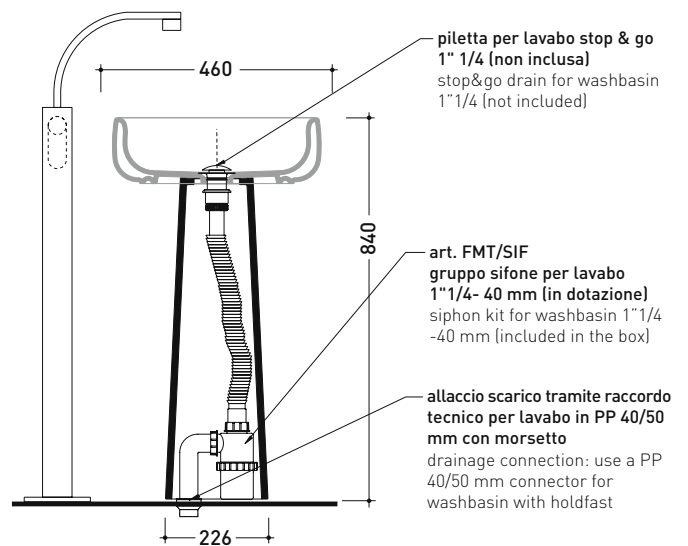

## BN50C + BN46A

Pedestal suitable for Bonola 46 basin  
(floor fixing kit art. 9005 and siphon art. FMT/SIF included)

Complements: Bonola 46 basin (BN46A)  
Bonola 50 basin (BN50A)  
Line taps basin: ONE - NOKÉ - SI - FOLD - X1  
Line accessories: TWO - HOOP - NOKÉ - FOLD

Technical accessories: Stop & Go drain (PLSG)  
CERAMIC Stop & Go drain (PLCE)  
Chrome waste with automatic integrated overflow (PLTPCR)  
Waste with automatic integrated overflow and ceramic cover (PLTPCE)

Package dim. pedestal	25 x 25 x 76 cm	Weight	15 kg	Pz. Pallet n°	16
Package dim. basin	53 x 17,5 x 49 cm	Weight	12,5 kg	Pz. Pallet n°	28

vista zenitale / zenital view

allaccio scarico tramite raccordo tecnico per lavabo in PP 40/50 mm con morsetto  
drainage connection: use a PP 40/50 mm connector for washbasin with holdfast

vista zenitale / zenital view

vista frontale / frontal view

sezione longitudinale / section

sizes in mm

Please consider a 2% tolerance on indicated measurements

CERAMIC: glossy finish

white black

matt finish