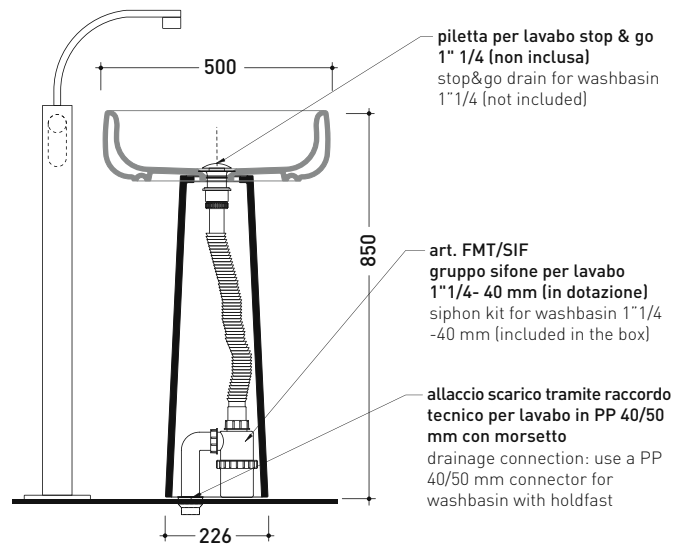

## BN50C + BN50A

Pedestal suitable for Bonola 50 basin  
(floor fixing kit art. 9005 and siphon art. FMT/SIF included)

Complements: **Bonola 46 basin (BN46A)**  
**Bonola 50 basin (BN50A)**  
**Line taps basin: ONE - NOKÉ - SI - FOLD - X1**  
**Line accessories: TWO - HOOP - NOKÉ - FOLD**

Package dim. pedestal	25 x 25 x 76 cm	Weight 15 kg	Pz. Pallet n° 16
Package dim. basin	53 x 17,5 x 49 cm	Weight 15,3 kg	Pz. Pallet n° 18

vista zenitale / zenital view

allaccio scarico tramite raccordo tecnico per lavabo in PP 40/50 mm con morsetto  
 drainage connection: use a PP 40/50 mm connector for washbasin with holdfast

vista zenitale / zenital view

vista frontale / frontal view

sezione longitudinale / section

sizes in mm

Please consider a 2% tolerance on indicated measurements

CERAMIC: glossy finish

white black

matt finish

Package dim. pedestal	25 x 25 x 76 cm	Weight	15 kg	Pz. Pallet n°	16
Package dim. basin	53 x 17,5 x 49 cm	Weight	12,5 kg	Pz. Pallet n°	28

vista zenitale / zenital view

allaccio scarico tramite raccordo tecnico per lavabo in PP 40/50 mm con morsetto  
drainage connection: use a PP 40/50 mm connector for washbasin with holdfast