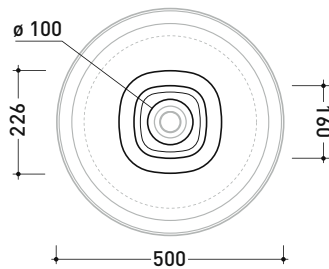

## BN50C + BN50A

Pedestal suitable for Bonola 50 basin  
(floor fixing kit art. 9005 and siphon art. FMT/SIF included)

Complements: **Bonola 46 basin (BN46A)**  
**Bonola 50 basin (BN50A)**  
**Line taps basin: ONE - NOKÉ - SI - FOLD - X1**  
**Line accessories: TWO - HOOP - NOKÉ - FOLD**

Package dim. pedestal	25 x 25 x 76 cm	Weight 15 kg	Pz. Pallet n° 16
Package dim. basin	53 x 17,5 x 49 cm	Weight 15,3 kg	Pz. Pallet n° 18

vista zenitale / zenital view

allaccio scarico tramite raccordo tecnico per lavabo in PP 40/50 mm con morsetto  
 drainage connection: use a PP 40/50 mm connector for washbasin with holdfast

vista zenitale / zenital view

vista frontale / frontal view

sezione longitudinale / section

sizes in mm

Please consider a 2% tolerance on indicated measurements

CERAMIC: glossy finish

white black

matt finish