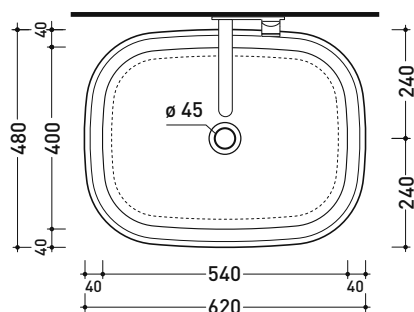

### Countertop basin 60 cm

• without overflow

Complements: **Forty6 shelf (F6BN)**  
**Furniture BOX / CUBIKA - depth. 50**  
**DENVER furniture (DV103M)**  
**Line taps basin: ONE - NOKÉ - SI - FOLD - X1**  
**Line accessories: TWO - HOOP - NOKÉ - FOLD**

Package dim.

Weight 15,7 kg

Pz. Pallet n° 18

CE UNI EN 14688 - CL00 Dop-No14688

vista zenitale / zenital view

foro consigliato  
sul piano Ø140  
suggested hole  
on the top Ø140

vista zenitale / zenital view

vista frontale / frontal view

sezione longitudinale / section

sizes in mm

Please consider a 2% tolerance on indicated measurements

CERAMIC: glossy finish

white black

matt finish

milky white carbone argilla cenere nuvola fango rosso rubens petrolio