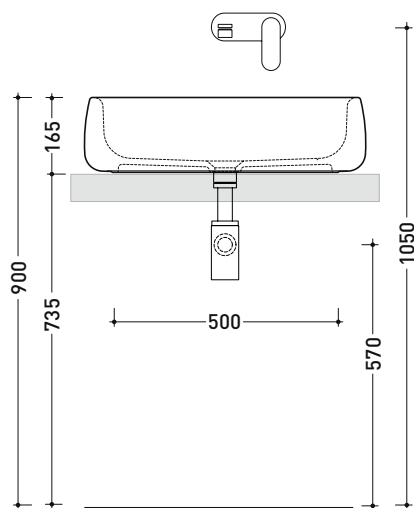

### Countertop basin 60 cm

• without overflow

Complements: **Forty6 shelf (F6BN)**  
**Furniture BOX / CUBIKA - depth. 50**  
**DENVER furniture (DV103M)**  
**Line taps basin: ONE - NOKÉ - SI - FOLD - X1**  
**Line accessories: TWO - HOOP - NOKÉ - FOLD**

Package dim.

Weight 15,7 kg

Pz. Pallet n° 18

CE UNI EN 14688 - CL00 Dop-No14688

vista zenitale / zenital view

foro consigliato  
sul piano Ø140  
suggested hole  
on the top Ø140

vista zenitale / zenital view

vista frontale / frontal view

sezione longitudinale / section

sizes in mm

Please consider a 2% tolerance on indicated measurements

CERAMIC: glossy finish

white black

matt finish

milky white carbone argilla cenere nuvola fango rosso rubens petrolio