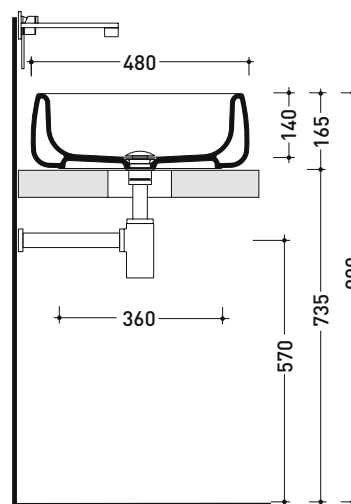

### Countertop basin 60 cm

• without overflow

Complements: **Forty6 shelf (F6BN)**  
**Furniture BOX / CUBIKA - depth. 50**  
**DENVER furniture (DV103M)**  
**Line taps basin: ONE - NOKÉ - SI - FOLD - X1**  
**Line accessories: TWO - HOOP - NOKÉ - FOLD**

Package dim.

Weight 15,7 kg

Pz. Pallet n° 18

CE UNI EN 14688 - CL00 Dop-No14688

vista zenitale / zenital view

foro consigliato  
sul piano Ø140  
suggested hole  
on the top Ø140

vista zenitale / zenital view

vista frontale / frontal view

sezione longitudinale / section

sizes in mm

Please consider a 2% tolerance on indicated measurements

CERAMIC: glossy finish

white black

matt finish

milky white carbone argilla cenere nuvola fango rosso rubens petrolio