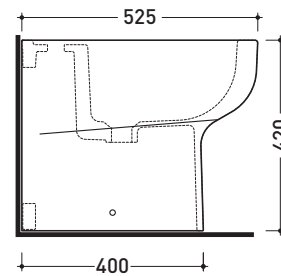

design **RODOLFO DORDONI**

2010

CM217

Back to wall single-hole bidet (floor fixing kit art. 9003 included)

Complements: **Niagara panel bidet** (TR40)
Line taps bidet: ONE - NOKE' - SI - FOLD
Line accessories: TWO - HOOP - NOKE' - FOLD

Technical accessories: **Short chrome siphon for bidet** (SIFB/CR)
Stop & Go drain (PLSG)
CERAMIC Stop & Go drain (PLCE)
Two piece set chrome tap filters (RF026)

Package dim. **54 x 36 x 43 cm** | Weight **25 kg** | Pz. Pallet n° **15**

vista zenitale / zenital view

vista laterale / lateral view

sezione longitudinale / section

vista retro / back view

size in mm

april 2016

CERAMIC: glossy finish

white