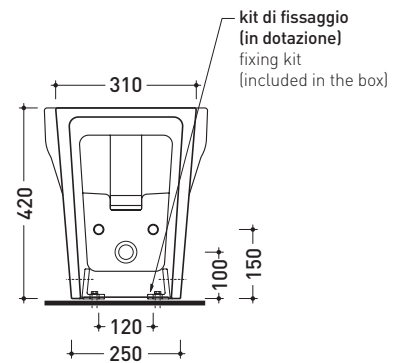

design **RODOLFO DORDONI**

2010

CM217

Back to wall single-hole bidet (floor fixing kit art. 9003 included)

Complements: **Niagara panel bidet** (TR40)
Line taps bidet: ONE - NOKE' - SI - FOLD
Line accessories: TWO - HOOP - NOKE' - FOLD

Technical accessories: **Short chrome siphon for bidet** (SIFB/CR)
Stop & Go drain (PLSG)
CERAMIC Stop & Go drain (PLCE)
Two piece set chrome tap filters (RF026)

Package dim. **54 x 36 x 43 cm** | Weight **25 kg** | Pz. Pallet n° **15**

vista zenitale / zenital view

vista laterale / lateral view

sezione longitudinale / section

vista retro / back view

size in mm

april 2016

CERAMIC: glossy finish

white