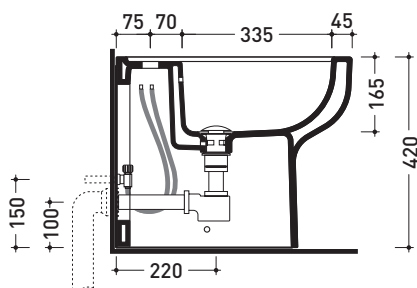

design **RODOLFO DORDONI**

2010

CM217

Back to wall single-hole bidet (floor fixing kit art. 9003 included)

Complements: **Niagara panel bidet** (TR40)
Line taps bidet: ONE - NOKE' - SI - FOLD
Line accessories: TWO - HOOP - NOKE' - FOLD

Technical accessories: **Short chrome siphon for bidet** (SIFB/CR)
Stop & Go drain (PLSG)
CERAMIC Stop & Go drain (PLCE)
Two piece set chrome tap filters (RF026)

Package dim. **54 x 36 x 43 cm** | Weight **25 kg** | Pz. Pallet n° **15**

vista zenitale / zenital view

vista laterale / lateral view

sezione longitudinale / section

vista retro / back view

size in mm

april 2016

CERAMIC: glossy finish

white