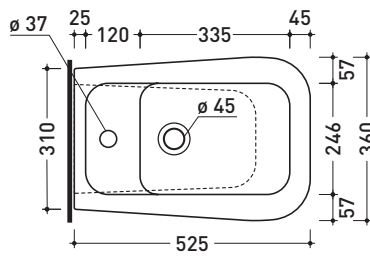

design **RODOLFO DORDONI**

2010

CM217

Back to wall single-hole bidet (floor fixing kit art. 9003 included)

Complements: **Niagara panel bidet** (TR40)
Line taps bidet: ONE - NOKE' - SI - FOLD
Line accessories: TWO - HOOP - NOKE' - FOLD

Technical accessories: **Short chrome siphon for bidet** (SIFB/CR)
Stop & Go drain (PLSG)
CERAMIC Stop & Go drain (PLCE)
Two piece set chrome tap filters (RF026)

Package dim. **54 x 36 x 43 cm** | Weight **25 kg** | Pz. Pallet n° **15**

vista zenitale / zenital view

vista laterale / lateral view

sezione longitudinale / section

vista retro / back view

size in mm

april 2016

CERAMIC: glossy finish

white