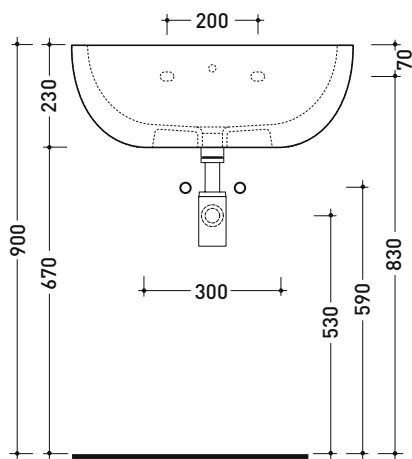

DP481 Dip 62

Countertop - wall hung single-hole basin 62 cm with tap ledge

• WITH OVERFLOW • ARRANGED FOR THREE HOLES TAP

Complements: **FORTY6 shelf (F6DP)**
BOX wall hung vanity units depth 50 cm
CUBIKA wall hung vanity units depth 50 cm
 Line taps basin: **ONE - NOKÉ - FOLD - X1**
 Line accessories: **TWO - HOOP - NOKÉ - FOLD**

Package dim. **63 x 23 x 50 cm** | Weight **22 kg** | Pz. Pallet n° **11**

vista zenitale / zenital view

foro consigliato sul piano
suggested hole on the top

vista zenitale / zenital view

vista frontale / frontal view

sezione longitudinale / section

sizes in mm

CERAMICA: glossy finish

white

Please consider a 2% tolerance on indicated measurements