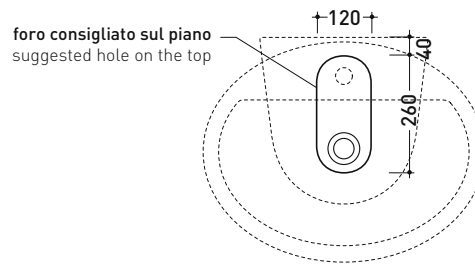

DP481 Dip 62

Countertop - wall hung single-hole basin 62 cm with tap ledge

• WITH OVERFLOW • ARRANGED FOR THREE HOLES TAP

Complements: **FORTY6 shelf (F6DP)**
BOX wall hung vanity units depth 50 cm
CUBIKA wall hung vanity units depth 50 cm
 Line taps basin: **ONE - NOKÉ - FOLD - X1**
 Line accessories: **TWO - HOOP - NOKÉ - FOLD**

Technical accessories: **Chrome siphon (SIFL/CR) - Telescopic chrome siphon (SIFL066)**
Stop & Go drain (PLSG)
CERAMIC Stop & Go drain (PLCE)
Two piece set chrome tap filters (RF026)
Fixing kit for wall (9002)

Package dim. **63 x 23 x 50 cm** | Weight **22 kg** | Pz. Pallet n° **11**

vista zenitale / zenital view

foro consigliato sul piano
suggested hole on the top

vista zenitale / zenital view

vista frontale / frontal view

sezione longitudinale / section

sizes in mm

CERAMICA: glossy finish

white

Please consider a 2% tolerance on indicated measurements