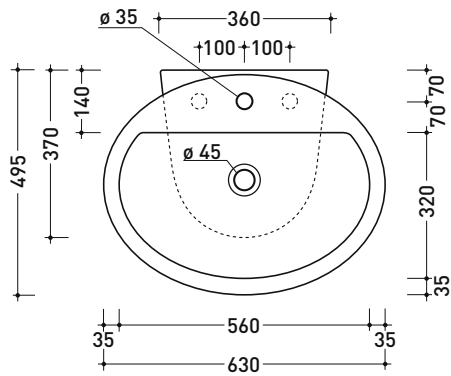

DP481 Dip 62

Countertop - wall hung single-hole basin 62 cm with tap ledge

• WITH OVERFLOW • ARRANGED FOR THREE HOLES TAP

Complements: **FORTY6 shelf (F6DP)**
BOX wall hung vanity units depth 50 cm
CUBIKA wall hung vanity units depth 50 cm
 Line taps basin: **ONE - NOKÉ - FOLD - X1**
 Line accessories: **TWO - HOOP - NOKÉ - FOLD**

Package dim. **63 x 23 x 50 cm** | Weight **22 kg** | Pz. Pallet n° **11**

vista zenitale / zenital view

foro consigliato sul piano
suggested hole on the top

vista zenitale / zenital view

vista frontale / frontal view

sezione longitudinale / section

sizes in mm

CERAMICA: glossy finish

white

Please consider a 2% tolerance on indicated measurements