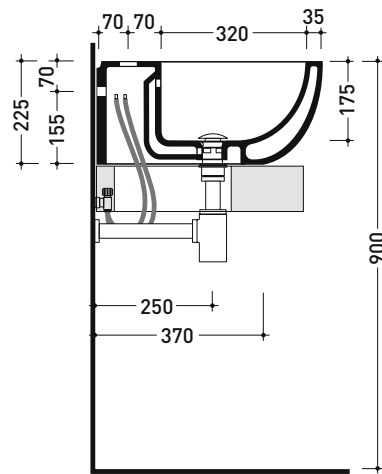

DP481 Dip 62

Countertop - wall hung single-hole basin 62 cm with tap ledge

• WITH OVERFLOW • ARRANGED FOR THREE HOLES TAP

Complements: **FORTY6 shelf (F6DP)**
BOX wall hung vanity units depth 50 cm
CUBIKA wall hung vanity units depth 50 cm
 Line taps basin: **ONE - NOKÉ - FOLD - X1**
 Line accessories: **TWO - HOOP - NOKÉ - FOLD**

Package dim. **63 x 23 x 50 cm** | Weight **22 kg** | Pz. Pallet n° **11**

vista zenitale / zenital view

foro consigliato sul piano
suggested hole on the top

vista zenitale / zenital view

vista frontale / frontal view

sezione longitudinale / section

sizes in mm

CERAMICA: glossy finish

white

Please consider a 2% tolerance on indicated measurements