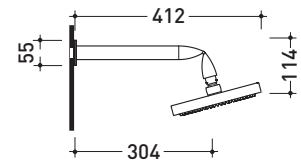

Fold

→ FLAMINIA.

design **LORENZO DAMIANI**

2013

FL2084

Wall-mounted overhead shower

Complements: **Line accessories FOLD**

Package dim. **30 x 30 x 17 cm** | Weight **1,7 kg** | Pz. Pallet n° -

vista zenitale / zenital view

vista frontale / frontal view

vista laterale / lateral view

size in mm

april 2016

BRASS: glossy finish

Chrome