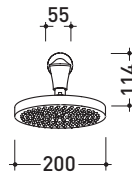

Fold

→ FLAMINIA.

design **LORENZO DAMIANI**

2013

FL2084

Wall-mounted overhead shower

Complements: **Line accessories FOLD**

Package dim. **30 x 30 x 17 cm** | Weight **1,7 kg** | Pz. Pallet n° -

vista zenitale / zenital view

vista frontale / frontal view

vista laterale / lateral view

size in mm

april 2016

BRASS: glossy finish

Chrome