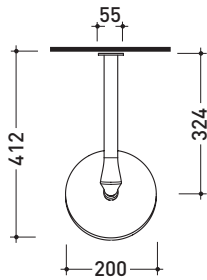

Fold

→ FLAMINIA.

design **LORENZO DAMIANI**

2013

FL2084

Wall-mounted overhead shower

Complements: **Line accessories FOLD**

Package dim. **30 x 30 x 17 cm** | Weight **1,7 kg** | Pz. Pallet n° -

vista zenitale / zenital view

vista frontale / frontal view

vista laterale / lateral view

size in mm

april 2016

BRASS: glossy finish

Chrome