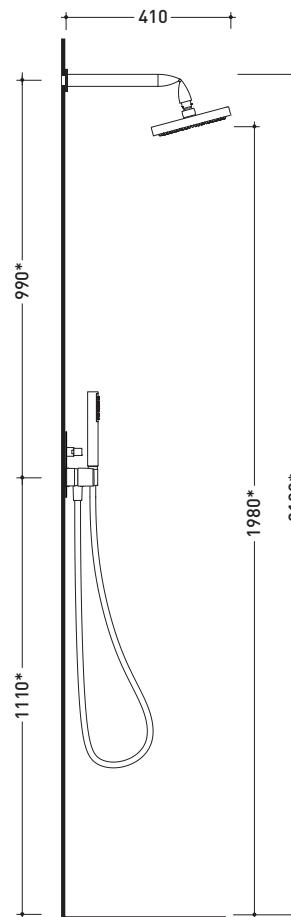

design **LORENZO DAMIANI**

2013

FL2550

Complete shower set: concealed mixer with inverter, wall-mounted rain head and handshower

Complements: Line accessories FOLD

Package dim.

Weight **4,5 kg**

Pz. Pallet n° -

* misure consigliate / suggested measurements

vista frontale / frontal view

vista laterale / lateral view

size in mm

april 2016

BRASS: glossy finish

Chrome