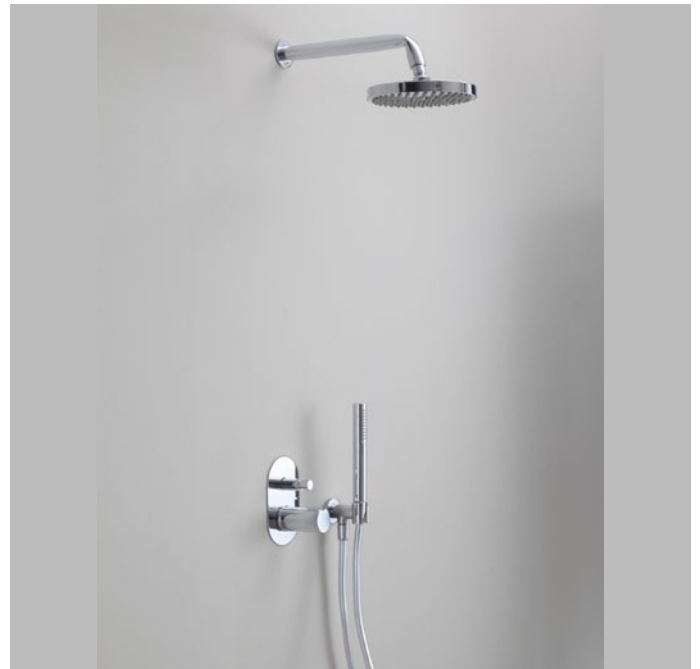

design **LORENZO DAMIANI**

2013

FL2550

Complete shower set: concealed mixer with inverter, wall-mounted rain head and handshower

Complements: Line accessories FOLD

Package dim.

Weight **4,5 kg**

Pz. Pallet n° -

* misure consigliate / suggested measurements

vista frontale / frontal view

vista laterale / lateral view

size in mm

april 2016

BRASS: glossy finish

Chrome