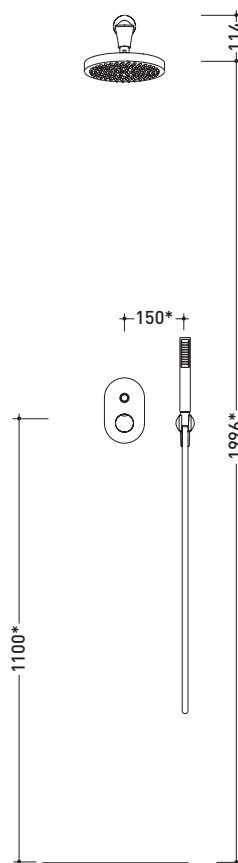

design **LORENZO DAMIANI**

2013

FL2550

Complete shower set: concealed mixer with inverter, wall-mounted rain head and handshower

Complements: Line accessories FOLD

Package dim.

Weight **4,5 kg**

Pz. Pallet n° -

* misure consigliate / suggested measurements

vista frontale / frontal view

vista laterale / lateral view

size in mm

april 2016

BRASS: glossy finish

Chrome