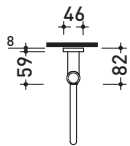

## FL2561

Hand-shower with wall bracket

Complements: **Line accessories FOLD**

Package dim. **20 x 20 x 10 cm** | Weight **1 kg** | Pz. Pallet n° -

➔ **FLAMINIA.**

vista zenitale / zenital view

vista frontale / frontal view

vista laterale / lateral view

size in mm

april 2016

**BRASS:** glossy finish

Chrome

<http://www.ceramicaflaminia.it/en/products/289-fold>