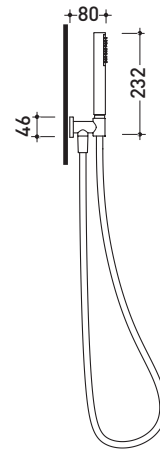

## FL2561

Hand-shower with wall bracket

Complements: **Line accessories FOLD**

Package dim. **20 x 20 x 10 cm** | Weight **1 kg** | Pz. Pallet n° -

➔ **FLAMINIA.**

vista zenitale / zenital view

vista frontale / frontal view

vista laterale / lateral view

size in mm

april 2016

**BRASS:** glossy finish

Chrome

<http://www.ceramicaflaminia.it/en/products/289-fold>