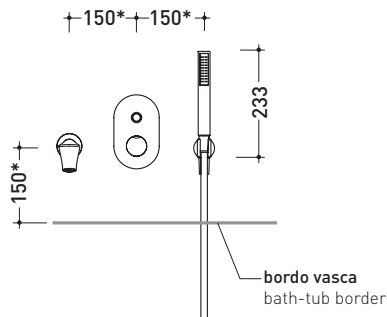

design **LORENZO DAMIANI**

2013

FL2570

Complete bathtub set: mixer with inverter wall spout and handshower

Complements: **Line accessories** FOLD

Package dim.

Weight **3,2 kg**

Pz. Pallet n° -

* misure consigliate / suggested measurements

vista zenitale / zenital view

vista frontale / frontal view

vista laterale / lateral view

size in mm

april 2016

BRASS: glossy finish

Chrome