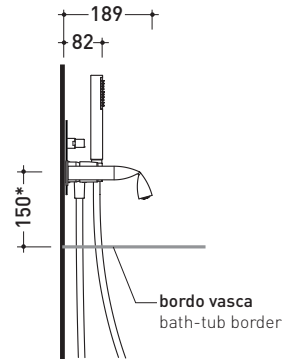

design **LORENZO DAMIANI**

2013

FL2570

Complete bathtub set: mixer with inverter wall spout and handshower

Complements: **Line accessories** FOLD

Package dim.

Weight **3,2 kg**

Pz. Pallet n° -

* misure consigliate / suggested measurements

vista zenitale / zenital view

vista frontale / frontal view

vista laterale / lateral view

size in mm

april 2016

BRASS: glossy finish

Chrome