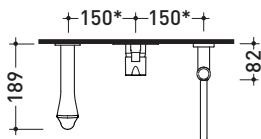

design **LORENZO DAMIANI**

2013

FL2570

Complete bathtub set: mixer with inverter wall spout and handshower

Complements: **Line accessories** FOLD

Package dim.

Weight **3,2 kg**

Pz. Pallet n° -

* misure consigliate / suggested measurements

vista zenitale / zenital view

vista frontale / frontal view

vista laterale / lateral view

size in mm

april 2016

BRASS: glossy finish

Chrome