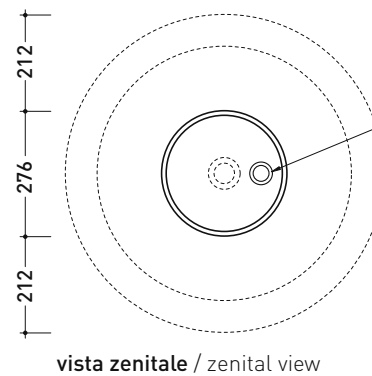

Package dim. basin	69,5 x 28 x 71 cm	Weight 30 kg	Pz. Pallet n° 10
--------------------	-------------------	--------------	------------------

Package dim. pedestal	28 x 28 x 60,5 cm	Weight 14,7 kg	Pz. Pallet n° 24
-----------------------	-------------------	----------------	------------------

CE UNI EN 14688 - CL00 Dop-No14688

vista zenitale / zenital view

vista zenitale / zenital view

allaccio scarico tramite raccordo tecnico per lavabo in PP 40/50 mm con morsetto
drainage connection: use a PP 40/50 mm connector for washbasin with holdfast

sizes in mm

Please consider a 2% tolerance on indicated measurements

CERAMIC: glossy finish

white