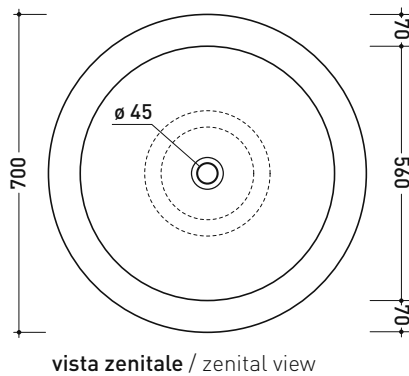

design GIULIO CAPPELLINI

2005

FN70L + FN70C Fonte 70

Basin 70 cm suitable for pedestal
(floor fixing kit art. 9005 and siphon art. FMT/SIF included)

• WITHOUT OVERFLOW • WITHOUT TAP LEDGE

Complements: **Line taps basin:** ONE - NOKÉ - SI - X1
Line accessories: TWO - HOOP - NOKÉ - FOLD

Package dim. basin	69,5 x 28 x 71 cm	Weight 30 kg	Pz. Pallet n° 10
--------------------	-------------------	--------------	------------------

Package dim. pedestal	28 x 28 x 60,5 cm	Weight 14,7 kg	Pz. Pallet n° 24
-----------------------	-------------------	----------------	------------------

CE UNI EN 14688 - CL00 Dop-No14688

vista zenitale / zenital view

vista zenitale / zenital view

allaccio scarico tramite raccordo tecnico per lavabo in PP 40/50 mm con morsetto
drainage connection: use a PP 40/50 mm connector for washbasin with holdfast

sizes in mm

Please consider a 2% tolerance on indicated measurements

CERAMIC: glossy finish

white