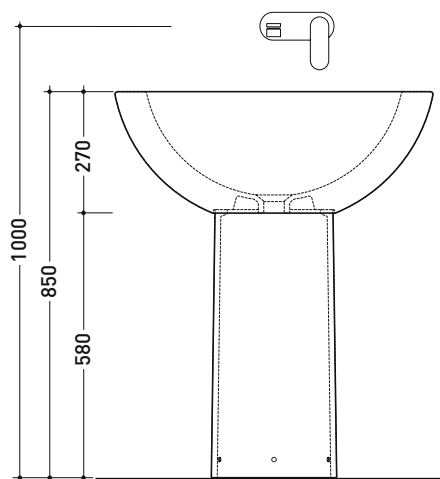

Package dim. basin	69,5 x 28 x 71 cm	Weight 30 kg	Pz. Pallet n° 10
--------------------	-------------------	--------------	------------------

Package dim. pedestal	28 x 28 x 60,5 cm	Weight 14,7 kg	Pz. Pallet n° 24
-----------------------	-------------------	----------------	------------------

CE UNI EN 14688 - CL00 Dop-No14688

vista zenitale / zenital view

vista zenitale / zenital view

allaccio scarico tramite raccordo tecnico per lavabo in PP 40/50 mm con morsetto
drainage connection: use a PP 40/50 mm connector for washbasin with holdfast

vista frontale / frontal view

sezione longitudinale / section

piletta per lavabo stop & go 1" 1/4 (non inclusa)
stop&go drain for washbasin 1" 1/4 (not included)

art. FMT/SIF
gruppo sifone per lavabo 1" 1/4- 40 mm (in dotazione)
siphon kit for washbasin 1" 1/4 -40 mm (included in the box)

sizes in mm

Please consider a 2% tolerance on indicated measurements

CERAMIC: glossy finish

white