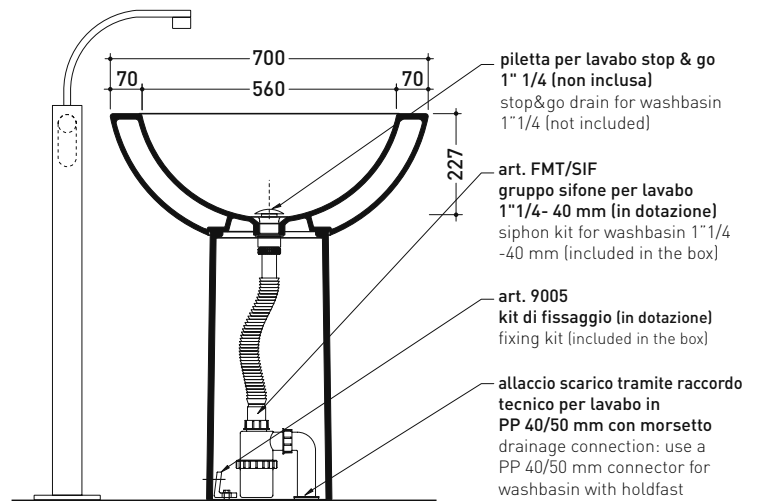

Package dim. basin	69,5 x 28 x 71 cm	Weight 30 kg	Pz. Pallet n° 10
--------------------	-------------------	--------------	------------------

Package dim. pedestal	28 x 28 x 60,5 cm	Weight 14,7 kg	Pz. Pallet n° 24
-----------------------	-------------------	----------------	------------------

CE UNI EN 14688 - CL00 Dop-No14688

vista zenitale / zenital view

vista zenitale / zenital view

allaccio scarico tramite raccordo tecnico per lavabo in PP 40/50 mm con morsetto
drainage connection: use a PP 40/50 mm connector for washbasin with holdfast

vista frontale / frontal view

sezione longitudinale / section

piletta per lavabo stop & go 1" 1/4 (non inclusa)
stop&go drain for washbasin 1" 1/4 (not included)

art. FMT/SIF
gruppo sifone per lavabo 1" 1/4- 40 mm (in dotazione)
siphon kit for washbasin 1" 1/4 -40 mm (included in the box)

sizes in mm

Please consider a 2% tolerance on indicated measurements

CERAMIC: glossy finish

white