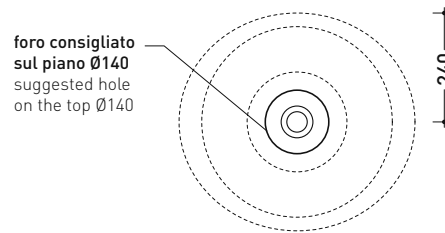

FT52L Fonte Tonda

Countertop basin 52 cm

• WITHOUT OVERFLOW • WITHOUT TAP LEDGE

Complements: Mensola FORTY6 (F6FNT)
 BOX wall hung vanity units depth 50 cm
 CUBIKA wall hung vanity units depth 50 cm
 DENVER furniture (DV103M)
 Line taps basin: ONE - NOKÉ - SI - FOLD - x1
 Line accessories: TWO - HOOP - NOKÉ - FOLD

Technical accessories: Chrome siphon (SIFL/CR) - Telescopic chrome siphon (SIFL066)
 Stop & Go drain (PLSG)
 CERAMIC Stop & Go drain (PLCE)
 Chrome waste with automatic integrated overflow (PLTPCR)
 Waste with automatic integrated overflow and ceramic cover (PLTPCE)
 Two piece set chrome tap filters (RF026)

Package dim. 52,5 x 20 x 50 cm | Weight 14,5 kg | Pz. Pallet n° 20

CE UNI EN 14688 - CL00 Dop-No14688

vista zenitale / zenital view

vista zenitale / zenital view

vista frontale / frontal view

sezione longitudinale / section

sizes in mm

Please consider a 2% tolerance on indicated measurements

CERAMIC: glossy finish

white