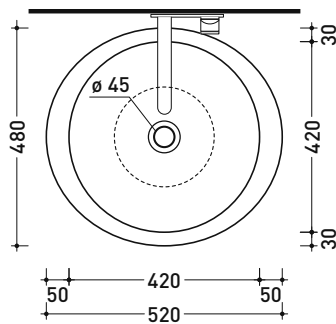

FT52L Fonte Tonda

Countertop basin 52 cm

• WITHOUT OVERFLOW • WITHOUT TAP LEDGE

Complements: Mensola FORTY6 (F6FNT)
 BOX wall hung vanity units depth 50 cm
 CUBIKA wall hung vanity units depth 50 cm
 DENVER furniture (DV103M)
 Line taps basin: ONE - NOKÉ - SI - FOLD - x1
 Line accessories: TWO - HOOP - NOKÉ - FOLD

Package dim. 52,5 x 20 x 50 cm | Weight 14,5 kg | Pz. Pallet n° 20

CE UNI EN 14688 - CL00 Dop-No14688

vista zenitale / zenital view

vista zenitale / zenital view

vista frontale / frontal view

sezione longitudinale / section

sizes in mm

Please consider a 2% tolerance on indicated measurements

CERAMIC: glossy finish

white