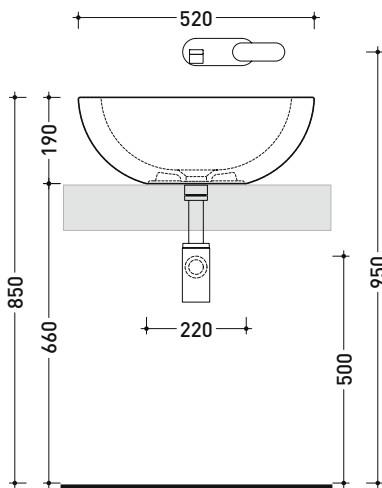

FT52L Fonte Tonda

Countertop basin 52 cm

• WITHOUT OVERFLOW • WITHOUT TAP LEDGE

Complements: Mensola FORTY6 (F6FNT)
 BOX wall hung vanity units depth 50 cm
 CUBIKA wall hung vanity units depth 50 cm
 DENVER furniture (DV103M)
 Line taps basin: ONE - NOKÉ - SI - FOLD - x1
 Line accessories: TWO - HOOP - NOKÉ - FOLD

Package dim. 52,5 x 20 x 50 cm | Weight 14,5 kg | Pz. Pallet n° 20

CE UNI EN 14688 - CL00 Dop-No14688

vista zenitale / zenital view

vista zenitale / zenital view

vista frontale / frontal view

sezione longitudinale / section

sizes in mm

Please consider a 2% tolerance on indicated measurements

CERAMIC: glossy finish

white