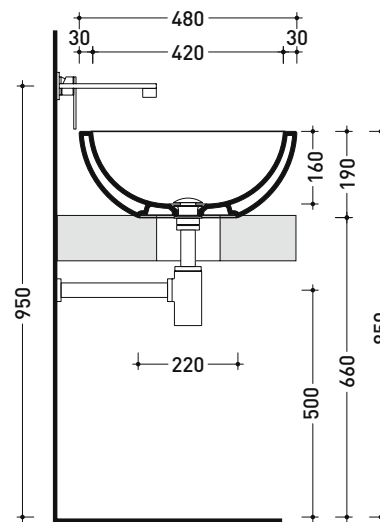

FT52L Fonte Tonda

Countertop basin 52 cm

• WITHOUT OVERFLOW • WITHOUT TAP LEDGE

Complements: Mensola FORTY6 (F6FNT)
 BOX wall hung vanity units depth 50 cm
 CUBIKA wall hung vanity units depth 50 cm
 DENVER furniture (DV103M)
 Line taps basin: ONE - NOKÉ - SI - FOLD - x1
 Line accessories: TWO - HOOP - NOKÉ - FOLD

Package dim. 52,5 x 20 x 50 cm | Weight 14,5 kg | Pz. Pallet n° 20

CE UNI EN 14688 - CL00 Dop-No14688

vista zenitale / zenital view

vista zenitale / zenital view

vista frontale / frontal view

sezione longitudinale / section

sizes in mm

Please consider a 2% tolerance on indicated measurements

CERAMIC: glossy finish

white