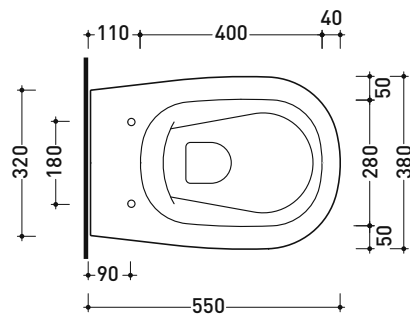

IO118G

Wall hung wc with **goclean®** system (fixing kit included art. 9008)

Complements: **SLIM soft-closing thermosetting seat&cover** (IOCW07)
 Line accessories: **TWO - HOOP - NOKÉ - FOLD**

Technical accessories: **Universal fixing bracket for wall hung wc/bidet** (41/P)

Package dim. | Weight **20,5 kg** | Pz. Pallet n° **18**

UNI EN 997

Dop-No997

Flaminia does not recommend combining this toilet model with rapid-flow/flushometer systems or traditional high tanks

vista zenitale / zenital view

vista laterale / lateral view

sezione longitudinale / section

art. 9008
 kit di fissaggio
 Fischer (in dotazione)
 Fischer fixing kit
 (included in the box)

vista retro / back view

sizes in mm

CERAMIC: glossy finish