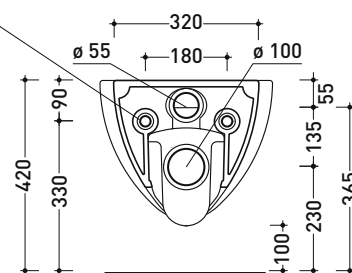

Package dim. | Weight **20,5 kg** | Pz. Pallet n° **18**

UNI EN 997

Dop-No997

Flaminia does not recommend combining this toilet model with rapid-flow/flushometer systems or traditional high tanks

vista zenitale / zenital view

vista laterale / lateral view

sezione longitudinale / section

art. 9008
 kit di fissaggio
 Fischer (in dotazione)
 Fischer fixing kit
 (included in the box)

vista retro / back view

sizes in mm

CERAMIC: glossy finish