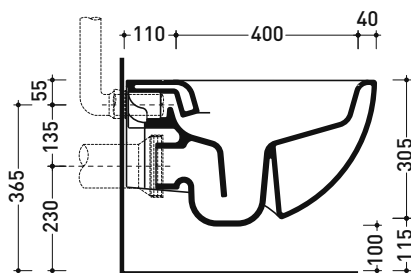

Package dim. | Weight **20,5 kg** | Pz. Pallet n° **18**

UNI EN 997

Dop-No997

Flaminia does not recommend combining this toilet model with rapid-flow/flushometer systems or traditional high tanks

vista zenitale / zenital view

vista laterale / lateral view

sezione longitudinale / section

art. 9008
 kit di fissaggio
 Fischer (in dotazione)
 Fischer fixing kit
 (included in the box)

vista retro / back view

sizes in mm

CERAMIC: glossy finish