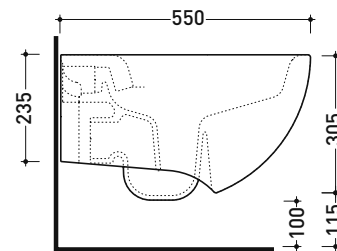

Package dim. | Weight **20,5 kg** | Pz. Pallet n° **18**

UNI EN 997

Dop-No997

Flaminia does not recommend combining this toilet model with rapid-flow/flushometer systems or traditional high tanks

vista zenitale / zenital view

vista laterale / lateral view

sezione longitudinale / section

art. 9008
 kit di fissaggio
 Fischer (in dotazione)
 Fischer fixing kit
 (included in the box)

vista retro / back view

sizes in mm

CERAMIC: glossy finish