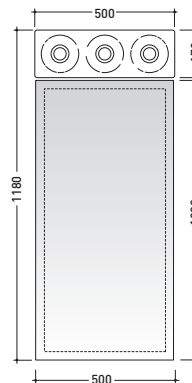

Make-up

➔ **FLAMINIA.**

design **PAOLA NAVONE**

2011

MKS50

Reversible mirror 150x50 cm (horizontal and vertical installation)

Complements: **Make-Up wall lamp** (MKLP)
Make-Up benches (MKP150 - MKP180)

Package dim. 158 x 57 x 7 cm | Weight 12 kg | Pz. Pallet n° -

vista frontale / frontal view

vista laterale / lateral view

vista zenitale / zenital view

size in mm

january 2014

<http://www.ceramicaflaminia.it/en/products/298-make-up>

vista frontale / frontal view
4pcs art. MKLP + art. MKS100

vista frontale / frontal view
6pcs art. MKLP + art. MKS100

vista frontale / frontal view
3pcs art. MKLP + art. MKS100

vista frontale / frontal view
2pcs art. MKLP + art. MKS50

vista frontale / frontal view
1pcs art. MKLP + art. MKS50

vista frontale / frontal view
3pcs art. MKLP + art. MKS50

vista frontale / frontal view
2pcs art. MKLP + art. MKS501

vista frontale / frontal view
1pcs art. MKLP + art. MKS501

vista frontale / frontal view
2pcs art. MKLP + 2pcs art. MKS501