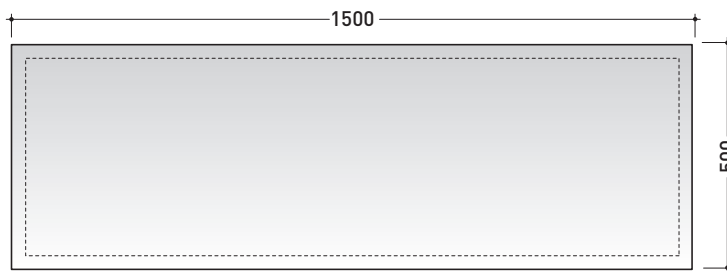

Make-up

➔ **FLAMINIA.**

design **PAOLA NAVONE**

2011

MKS50

Reversible mirror 150x50 cm (horizontal and vertical installation)

Complements: **Make-Up wall lamp** (MKLP)
Make-Up benches (MKP150 - MKP180)

Package dim. 158 x 57 x 7 cm | Weight 12 kg | Pz. Pallet n° -

vista frontale / frontal view

vista laterale / lateral view

vista zenitale / zenital view

size in mm

january 2014

<http://www.ceramicaflaminia.it/en/products/298-make-up>

vista frontale / frontal view
4pcs art. MKLP + art. MKS100