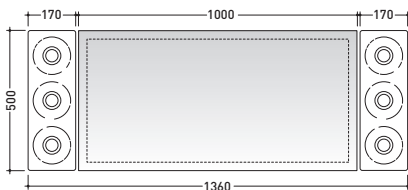

Make-up

➔ **FLAMINIA.**

design **PAOLA NAVONE**

2011

MKS50

Reversible mirror 150x50 cm (horizontal and vertical installation)

Complements: **Make-Up wall lamp** (MKLP)
Make-Up benches (MKP150 - MKP180)

Package dim. 158 x 57 x 7 cm | Weight 12 kg | Pz. Pallet n° -

vista frontale / frontal view

vista laterale / lateral view

vista zenitale / zenital view

size in mm

january 2014

<http://www.ceramicaflaminia.it/en/products/298-make-up>

vista frontale / frontal view
4pcs art. MKLP + art. MKS100

vista frontale / frontal view
6pcs art. MKLP + art. MKS100

vista frontale / frontal view
3pcs art. MKLP + art. MKS100

vista frontale / frontal view
2pcs art. MKLP + art. MKS50

vista frontale / frontal view
1pcs art. MKLP + art. MKS50

vista frontale / frontal view
3pcs art. MKLP + art. MKS50

vista frontale / frontal view
2pcs art. MKLP + art. MKS501

vista frontale / frontal view
1pcs art. MKLP + art. MKS501

vista frontale / frontal view
2pcs art. MKLP + 2pcs art. MKS501