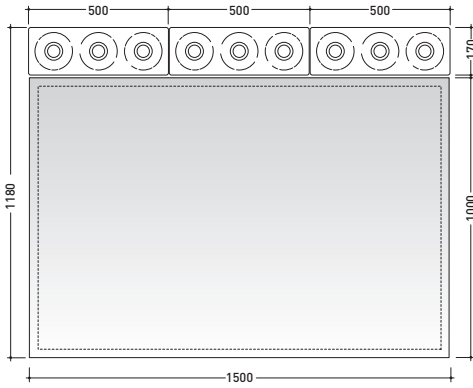

Make-up

➔ **FLAMINIA.**

design **PAOLA NAVONE**

2011

MKS50

Reversible mirror 150x50 cm (horizontal and vertical installation)

Complements: **Make-Up wall lamp** (MKLP)
Make-Up benches (MKP150 - MKP180)

Package dim. 158 x 57 x 7 cm | Weight 12 kg | Pz. Pallet n° -

vista frontale / frontal view

vista laterale / lateral view

vista zenitale / zenital view

size in mm

january 2014

<http://www.ceramicaflaminia.it/en/products/298-make-up>

vista frontale / frontal view
4pcs art. MKLP + art. MKS100

vista frontale / frontal view
6pcs art. MKLP + art. MKS100

vista frontale / frontal view
3pcs art. MKLP + art. MKS100

vista frontale / frontal view
2pcs art. MKLP + art. MKS50

vista frontale / frontal view
1pcs art. MKLP + art. MKS50