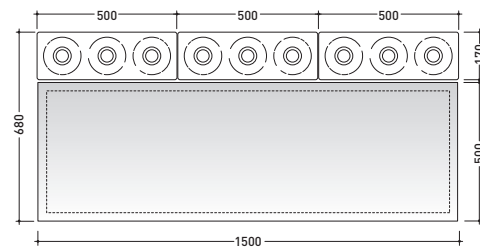

Make-up

➔ **FLAMINIA.**

design **PAOLA NAVONE**

2011

MKS50

Reversible mirror 150x50 cm (horizontal and vertical installation)

Complements: **Make-Up wall lamp** (MKLP)
Make-Up benches (MKP150 - MKP180)

Package dim. 158 x 57 x 7 cm | Weight 12 kg | Pz. Pallet n° -

vista frontale / frontal view

vista laterale / lateral view

vista zenitale / zenital view

size in mm

january 2014

<http://www.ceramicaflaminia.it/en/products/298-make-up>

vista frontale / frontal view
4pcs art. MKLP + art. MKS100

vista frontale / frontal view
6pcs art. MKLP + art. MKS100

vista frontale / frontal view
3pcs art. MKLP + art. MKS100

vista frontale / frontal view
2pcs art. MKLP + art. MKS50

vista frontale / frontal view
1pcs art. MKLP + art. MKS50

vista frontale / frontal view
3pcs art. MKLP + art. MKS50

vista frontale / frontal view
2pcs art. MKLP + art. MKS501

vista frontale / frontal view
1pcs art. MKLP + art. MKS501

vista frontale / frontal view
2pcs art. MKLP + 2pcs art. MKS501