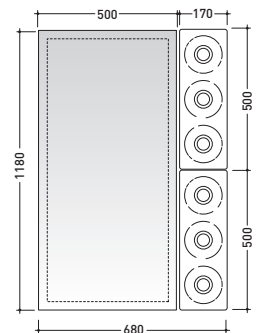

Make-up

➔ **FLAMINIA.**

design **PAOLA NAVONE**

2011

MKS50

Reversible mirror 150x50 cm (horizontal and vertical installation)

Complements: **Make-Up wall lamp** (MKLP)
Make-Up benches (MKP150 - MKP180)

Package dim. 158 x 57 x 7 cm | Weight 12 kg | Pz. Pallet n° -

vista frontale / frontal view

vista laterale / lateral view

vista zenitale / zenital view

size in mm

january 2014

<http://www.ceramicaflaminia.it/en/products/298-make-up>

vista frontale / frontal view
4pcs art. MKLP + art. MKS100

vista frontale / frontal view
3pcs art. MKLP + art. MKS50

vista frontale / frontal view
2pcs art. MKLP + art. MKS501

vista frontale / frontal view
1pcs art. MKLP + art. MKS501

vista frontale / frontal view
2pcs art. MKLP + 2pcs art. MKS501

vista frontale / frontal view
2pcs art. MKLP + art. MKS501