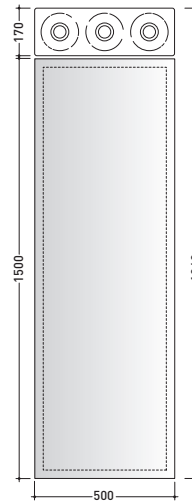

Make-up

➔ **FLAMINIA.**

design **PAOLA NAVONE**

2011

MKS50

Reversible mirror 150x50 cm (horizontal and vertical installation)

Complements: **Make-Up wall lamp** (MKLP)
Make-Up benches (MKP150 - MKP180)

Package dim. 158 x 57 x 7 cm | Weight 12 kg | Pz. Pallet n° -

vista frontale / frontal view

vista laterale / lateral view

vista zenitale / zenital view

size in mm

january 2014

<http://www.ceramicaflaminia.it/en/products/298-make-up>

vista frontale / frontal view
4pcs art. MKLP + art. MKS100

vista frontale / frontal view
6pcs art. MKLP + art. MKS100

vista frontale / frontal view
3pcs art. MKLP + art. MKS100

vista frontale / frontal view
2pcs art. MKLP + art. MKS50

vista frontale / frontal view
1pcs art. MKLP + art. MKS50

vista frontale / frontal view
3pcs art. MKLP + art. MKS50

vista frontale / frontal view
2pcs art. MKLP + art. MKS501

vista frontale / frontal view
1pcs art. MKLP + art. MKS501

vista frontale / frontal view
2pcs art. MKLP + 2pcs art. MKS501