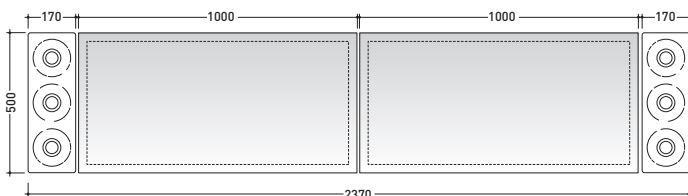

Make-up

➔ **FLAMINIA.**

design **PAOLA NAVONE**

2011

MKS50

Reversible mirror 150x50 cm (horizontal and vertical installation)

Complements: **Make-Up wall lamp** (MKLP)
Make-Up benches (MKP150 - MKP180)

Package dim. 158 x 57 x 7 cm | Weight 12 kg | Pz. Pallet n° -

vista frontale / frontal view

vista laterale / lateral view

vista zenitale / zenital view

size in mm

january 2014

<http://www.ceramicaflaminia.it/en/products/298-make-up>

vista frontale / frontal view
4pcs art. MKLP + art. MKS100

vista frontale / frontal view
6pcs art. MKLP + art. MKS100

vista frontale / frontal view
3pcs art. MKLP + art. MKS100

vista frontale / frontal view
2pcs art. MKLP + art. MKS50

vista frontale / frontal view
1pcs art. MKLP + art. MKS50

vista frontale / frontal view
3pcs art. MKLP + art. MKS50

vista frontale / frontal view
2pcs art. MKLP + art. MKS501

vista frontale / frontal view
1pcs art. MKLP + art. MKS501

vista frontale / frontal view
2pcs art. MKLP + 2pcs art. MKS501