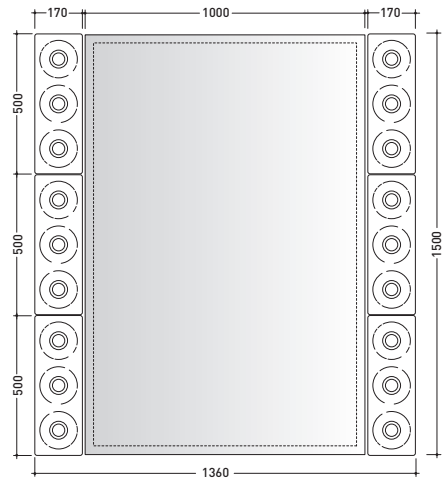

Make-up

➔ **FLAMINIA.**

design **PAOLA NAVONE**

2011

MKS50

Reversible mirror 150x50 cm (horizontal and vertical installation)

Complements: **Make-Up wall lamp** (MKLP)
Make-Up benches (MKP150 - MKP180)

Package dim. 158 x 57 x 7 cm | Weight 12 kg | Pz. Pallet n° -

vista frontale / frontal view

vista laterale / lateral view

vista zenitale / zenital view

size in mm

january 2014

<http://www.ceramicaflaminia.it/en/products/298-make-up>

vista frontale / frontal view
4pcs art. MKLP + art. MKS100

vista frontale / frontal view
6pcs art. MKLP + art. MKS100

vista frontale / frontal view
3pcs art. MKLP + art. MKS100

vista frontale / frontal view
2pcs art. MKLP + art. MKS50

vista frontale / frontal view
1pcs art. MKLP + art. MKS50

vista frontale / frontal view
3pcs art. MKLP + art. MKS50

vista frontale / frontal view
2pcs art. MKLP + art. MKS501

vista frontale / frontal view
1pcs art. MKLP + art. MKS501

vista frontale / frontal view
2pcs art. MKLP + 2pcs art. MKS501