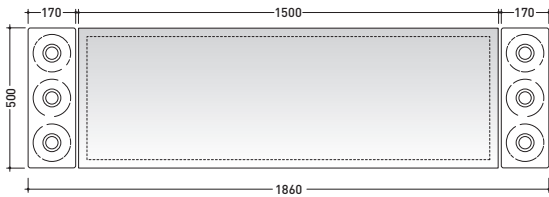

Make-up

➔ **FLAMINIA.**

design **PAOLA NAVONE**

2011

MKS50

Reversible mirror 150x50 cm (horizontal and vertical installation)

Complements: **Make-Up wall lamp** (MKLP)
Make-Up benches (MKP150 - MKP180)

Package dim. 158 x 57 x 7 cm | Weight 12 kg | Pz. Pallet n° -

vista frontale / frontal view

vista laterale / lateral view

vista zenitale / zenital view

size in mm

january 2014

<http://www.ceramicaflaminia.it/en/products/298-make-up>

vista frontale / frontal view
4pcs art. MKLP + art. MKS100

vista frontale / frontal view
6pcs art. MKLP + art. MKS100

vista frontale / frontal view
3pcs art. MKLP + art. MKS100

vista frontale / frontal view
2pcs art. MKLP + art. MKS50

vista frontale / frontal view
1pcs art. MKLP + art. MKS50