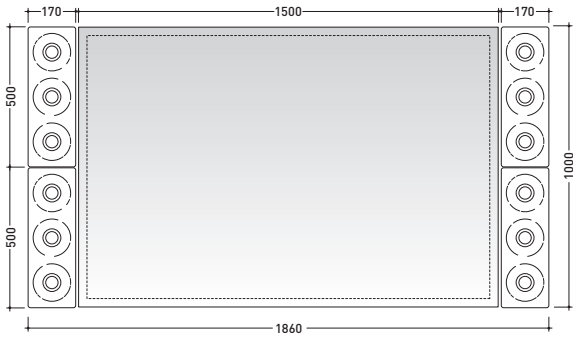

Make-up

➔ **FLAMINIA.**

design **PAOLA NAVONE**

2011

MKS50

Reversible mirror 150x50 cm (horizontal and vertical installation)

Complements: **Make-Up wall lamp** (MKLP)
Make-Up benches (MKP150 - MKP180)

Package dim. 158 x 57 x 7 cm | Weight 12 kg | Pz. Pallet n° -

vista frontale / frontal view

vista laterale / lateral view

vista zenitale / zenital view

size in mm

january 2014

<http://www.ceramicaflaminia.it/en/products/298-make-up>

vista frontale / frontal view
4pcs art. MKLP + art. MKS100

vista frontale / frontal view
6pcs art. MKLP + art. MKS100

vista frontale / frontal view
3pcs art. MKLP + art. MKS100

vista frontale / frontal view
2pcs art. MKLP + art. MKS50

vista frontale / frontal view
1pcs art. MKLP + art. MKS50