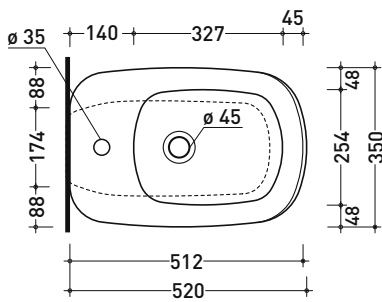

MN217

Back to wall single-hole bidet (floor fixing kit art. 9003 included)
 • with overflow • without tap hole on demand

Complements: **Line taps bidet:** ONE - NOKÉ - SI - FOLD - X1
Line accessories: TWO - HOOP - NOKÉ - FOLD

Technical accessories: **Short chrome siphon for bidet (SIFB/CR)**
Stop & Go drain (PLSG)
CERAMIC Stop & Go drain (PLCE)
Two piece set chrome tap filters (RF026)

Package dim. 53 x 35,5 x 43 cm | Weight 29,5 kg | Pz. Pallet n° 15

UNI EN 14528 - CL20 Dop-No14528

vista zenitale / zenital view

vista laterale / lateral view

sezione longitudinale / section

vista retro / back view

sizes in mm

CERAMIC: glossy finish

white black