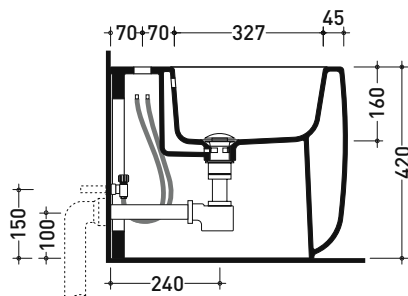

MN217

Back to wall single-hole bidet (floor fixing kit art. 9003 included)
 • with overflow • without tap hole on demand

Complements: **Line taps bidet:** ONE - NOKÉ - SI - FOLD - X1
Line accessories: TWO - HOOP - NOKÉ - FOLD

Technical accessories: **Short chrome siphon for bidet (SIFB/CR)**
Stop & Go drain (PLSG)
CERAMIC Stop & Go drain (PLCE)
Two piece set chrome tap filters (RF026)

Package dim. 53 x 35,5 x 43 cm | Weight 29,5 kg | Pz. Pallet n° 15

UNI EN 14528 - CL20 Dop-No14528

vista zenitale / zenital view

vista laterale / lateral view

sezione longitudinale / section

vista retro / back view

sizes in mm

CERAMIC: glossy finish

white black