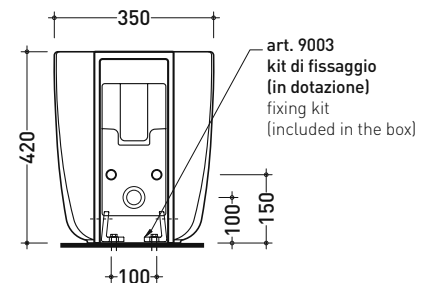

Technical accessories: **Short chrome siphon for bidet (SIFB/CR)**
Stop & Go drain (PLSG)
CERAMIC Stop & Go drain (PLCE)
Two piece set chrome tap filters (RF026)

Package dim. 53 x 35,5 x 43 cm | Weight 29,5 kg | Pz. Pallet n° 15

UNI EN 14528 - CL20 Dop-No14528

vista zenitale / zenital view

vista laterale / lateral view

sezione longitudinale / section

vista retro / back view

sizes in mm

CERAMIC: glossy finish

white black