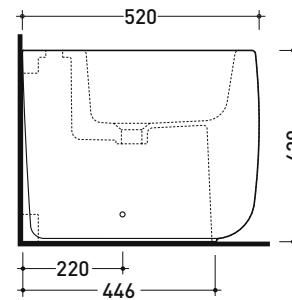

MN217

Back to wall single-hole bidet (floor fixing kit art. 9003 included)
 • with overflow • without tap hole on demand

Complements: **Line taps bidet:** ONE - NOKÉ - SI - FOLD - X1
Line accessories: TWO - HOOP - NOKÉ - FOLD

Technical accessories: **Short chrome siphon for bidet (SIFB/CR)**
Stop & Go drain (PLSG)
CERAMIC Stop & Go drain (PLCE)
Two piece set chrome tap filters (RF026)

Package dim. 53 x 35,5 x 43 cm | Weight 29,5 kg | Pz. Pallet n° 15

UNI EN 14528 - CL20 Dop-No14528

vista zenitale / zenital view

vista laterale / lateral view

sezione longitudinale / section

vista retro / back view

sizes in mm

CERAMIC: glossy finish

white black