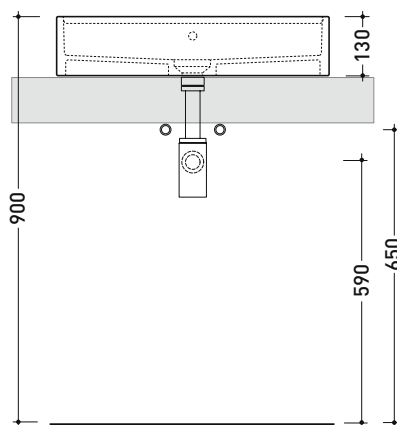

MW60PR Miniwash 60

Countertop basin cm 60 with tap ledge

• WITH OVERFLOW • ARRANGED FOR FIVE TAP HOLES

Complements: FORTY6 shelf (F6MW)
 FILO 75 metal structure (FI75SV - FI75SC)
 Furniture BOX - depth. 50
 Furniture CUBIKA - depth. 50
 Furniture DENVER (DV103M)
 Line taps basin: ONE - NOKÉ - SI - FOLD - X1
 Line accessories: TWO - HOOP - NOKÉ - FOLD

Technical accessories: Chrome siphon (SIFL/CR) - Telescopic chrome siphon (SIFL066)
 Stop & Go drain (PLSG)
 CERAMIC Stop & Go drain (PLCE)
 Two piece set chrome tap filters (RF026)

Package dim.

Weight 21 kg

Pz. Pallet n° 12

UNI EN 14688 - CL20 Dop-No14688

vista zenitale / zenital view

foro consigliato sul piano
suggested hole on the top

vista zenitale / zenital view

vista frontale / frontal view

sezione longitudinale / section