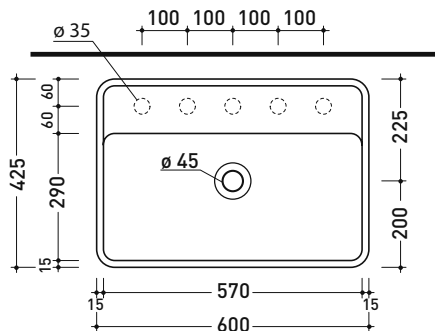

MW60PR Miniwash 60

Countertop basin cm 60 with tap ledge

• WITH OVERFLOW • ARRANGED FOR FIVE TAP HOLES

Complements: FORTY6 shelf (F6MW)
 FILO 75 metal structure (FI75SV - FI75SC)
 Furniture BOX - depth. 50
 Furniture CUBIKA - depth. 50
 Furniture DENVER (DV103M)
 Line taps basin: ONE - NOKÉ - SI - FOLD - X1
 Line accessories: TWO - HOOP - NOKÉ - FOLD

Technical accessories: Chrome siphon (SIFL/CR) - Telescopic chrome siphon (SIFL066)
 Stop & Go drain (PLSG)
 CERAMIC Stop & Go drain (PLCE)
 Two piece set chrome tap filters (RF026)

Package dim.

Weight 21 kg

Pz. Pallet n° 12

UNI EN 14688 - CL20 Dop-No14688

vista zenitale / zenital view

foro consigliato sul piano
suggested hole on the top

vista zenitale / zenital view

vista frontale / frontal view

sezione longitudinale / section