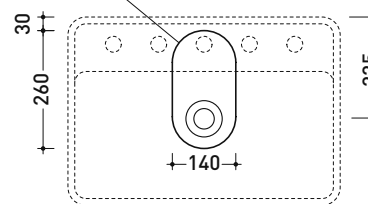

MW60PR Miniwash 60

Countertop basin cm 60 with tap ledge

• WITH OVERFLOW • ARRANGED FOR FIVE TAP HOLES

Complements: FORTY6 shelf (F6MW)
 FILO 75 metal structure (FI75SV - FI75SC)
 Furniture BOX - depth. 50
 Furniture CUBIKA - depth. 50
 Furniture DENVER (DV103M)
 Line taps basin: ONE - NOKÉ - SI - FOLD - X1
 Line accessories: TWO - HOOP - NOKÉ - FOLD

Technical accessories: Chrome siphon (SIFL/CR) - Telescopic chrome siphon (SIFL066)
 Stop & Go drain (PLSG)
 CERAMIC Stop & Go drain (PLCE)
 Two piece set chrome tap filters (RF026)

Package dim.

Weight 21 kg

Pz. Pallet n° 12

UNI EN 14688 - CL20 Dop-No14688

vista zenitale / zenital view

foro consigliato sul piano
suggested hole on the top

vista zenitale / zenital view

vista frontale / frontal view

sezione longitudinale / section