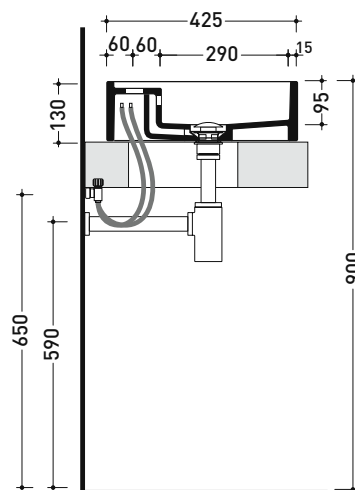

MW60PR Miniwash 60

Countertop basin cm 60 with tap ledge

• WITH OVERFLOW • ARRANGED FOR FIVE TAP HOLES

Complements: FORTY6 shelf (F6MW)
 FILO 75 metal structure (FI75SV - FI75SC)
 Furniture BOX - depth. 50
 Furniture CUBIKA - depth. 50
 Furniture DENVER (DV103M)
 Line taps basin: ONE - NOKÉ - SI - FOLD - X1
 Line accessories: TWO - HOOP - NOKÉ - FOLD

Technical accessories: Chrome siphon (SIFL/CR) - Telescopic chrome siphon (SIFL066)
 Stop & Go drain (PLSG)
 CERAMIC Stop & Go drain (PLCE)
 Two piece set chrome tap filters (RF026)

Package dim.

Weight 21 kg

Pz. Pallet n° 12

UNI EN 14688 - CL20 Dop-No14688

vista zenitale / zenital view

foro consigliato sul piano
suggested hole on the top

vista zenitale / zenital view

vista frontale / frontal view

sezione longitudinale / section