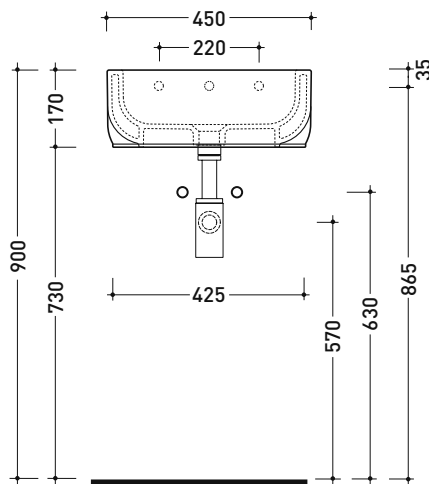

PS31LM Pass 45x31

Countertop - wall hung small basin 45x31 cm

• with overflow • arranged for right/left single-hole tap

Complements: Line taps basin: ONE - NOKÉ - FOLD
Line accessories: TWO - HOOP - NOKÉ - FOLD

Package dim.

Weight 11 kg

Pz. Pallet n° 36

UNI EN 14688 - CL20 Dop-No14688

vista zenitale / zenital view

foro consigliato sul piano
suggested hole on the top

vista zenitale / zenital view

vista frontale / frontal view

sezione longitudinale / section

sizes in mm

CERAMIC: glossy finish

white

Please consider a 2% tolerance on indicated measurements