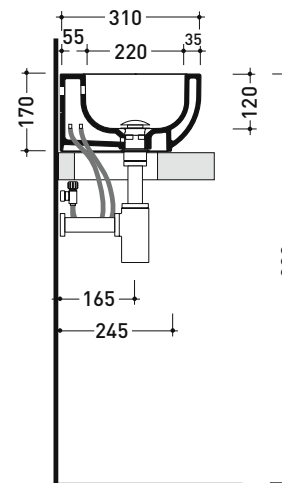

PS31LM Pass 45x31

Countertop - wall hung small basin 45x31 cm

• with overflow • arranged for right/left single-hole tap

Complements: Line taps basin: ONE - NOKÉ - FOLD
Line accessories: TWO - HOOP - NOKÉ - FOLD

Package dim.

Weight 11 kg

Pz. Pallet n° 36

UNI EN 14688 - CL20 Dop-No14688

vista zenitale / zenital view

foro consigliato sul piano
suggested hole on the top

vista zenitale / zenital view

vista frontale / frontal view

sezione longitudinale / section

sizes in mm

CERAMIC: glossy finish

white

Please consider a 2% tolerance on indicated measurements