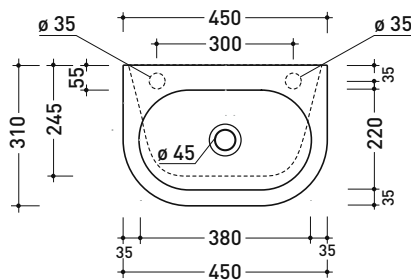

PS31LM Pass 45x31

Countertop - wall hung small basin 45x31 cm

• with overflow • arranged for right/left single-hole tap

Complements: Line taps basin: ONE - NOKÉ - FOLD
Line accessories: TWO - HOOP - NOKÉ - FOLD

Package dim.

Weight 11 kg

Pz. Pallet n° 36

UNI EN 14688 - CL20 Dop-No14688

vista zenitale / zenital view

foro consigliato sul piano
suggested hole on the top

vista zenitale / zenital view

vista frontale / frontal view

sezione longitudinale / section

sizes in mm

CERAMIC: glossy finish

white

Please consider a 2% tolerance on indicated measurements