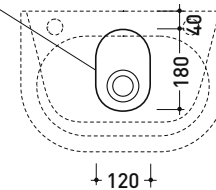

Package dim.

Weight 11 kg

Pz. Pallet n° 36

UNI EN 14688 - CL20 Dop-No14688

vista zenitale / zenital view

foro consigliato sul piano
suggested hole on the top

vista zenitale / zenital view

vista frontale / frontal view

sezione longitudinale / section

sizes in mm

CERAMIC: glossy finish

white

Please consider a 2% tolerance on indicated measurements