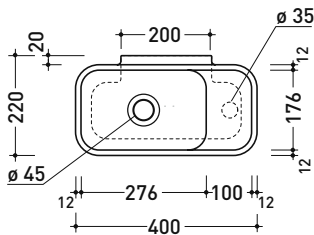

## PS40LD Pass 40x22

Countertop - wall hung small basin 40x22 cm with right tap ledge  
 • without overflow • arranged for right single-hole tap

Complements: **Line taps basin: ONE - NOKÉ - FOLD**  
**Line accessories: TWO - HOOP - NOKÉ - FOLD**

Package dim. | Weight **4,5 kg** | Pz. Pallet n° **88**

CE UNI EN 14688 - CL00 Dop-No14688

vista zenitale / zenital view

vista zenitale / zenital view

vista frontale / frontal view

vista retro / back view

sezione longitudinale / section

sizes in mm

Please consider a 2% tolerance on indicated measurements

CERAMIC: glossy finish

white