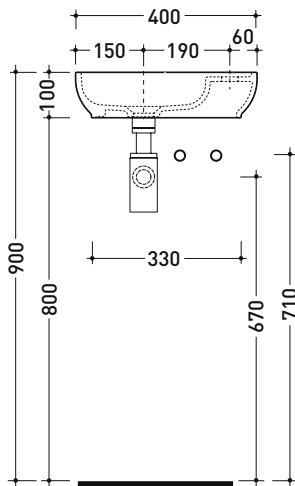

## PS40LD Pass 40x22

Countertop - wall hung small basin 40x22 cm with right tap ledge  
 • without overflow • arranged for right single-hole tap

Complements: **Line taps basin: ONE - NOKÉ - FOLD**  
**Line accessories: TWO - HOOP - NOKÉ - FOLD**

Package dim. | Weight **4,5 kg** | Pz. Pallet n° **88**

CE UNI EN 14688 - CL00 Dop-No14688

vista zenitale / zenital view

vista zenitale / zenital view

vista frontale / frontal view

vista retro / back view

sezione longitudinale / section

sizes in mm

Please consider a 2% tolerance on indicated measurements

CERAMIC: glossy finish

white