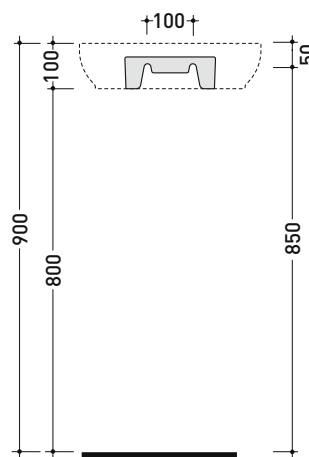

## PS40LD Pass 40x22

Countertop - wall hung small basin 40x22 cm with right tap ledge  
 • without overflow • arranged for right single-hole tap

Complements: **Line taps basin: ONE - NOKÉ - FOLD**  
**Line accessories: TWO - HOOP - NOKÉ - FOLD**

Package dim. | Weight **4,5 kg** | Pz. Pallet n° **88**

CE UNI EN 14688 - CL00 Dop-No14688

vista zenitale / zenital view

vista zenitale / zenital view

vista frontale / frontal view

vista retro / back view

sezione longitudinale / section

sizes in mm

Please consider a 2% tolerance on indicated measurements

CERAMIC: glossy finish

white