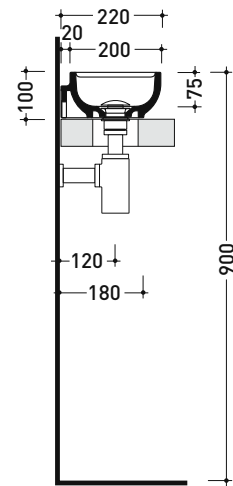

## PS40LD Pass 40x22

Countertop - wall hung small basin 40x22 cm with right tap ledge  
 • without overflow • arranged for right single-hole tap

Complements: **Line taps basin: ONE - NOKÉ - FOLD**  
**Line accessories: TWO - HOOP - NOKÉ - FOLD**

Package dim. | Weight **4,5 kg** | Pz. Pallet n° **88**

CE UNI EN 14688 - CL00 Dop-No14688

vista zenitale / zenital view

vista zenitale / zenital view

vista frontale / frontal view

vista retro / back view

sezione longitudinale / section

sizes in mm

Please consider a 2% tolerance on indicated measurements

CERAMIC: glossy finish

white