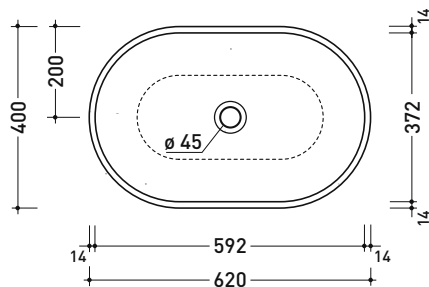

PS62C Pass 62

Countertop basin 62 cm

• without overflow • without tap ledge

Complements: FORTY6 shelf (F6PS65)
 BOX wall hung vanity units depth 37 / 50 cm
 CUBIKA wall hung vanity units depth 37 / 50 cm
 DENVER furniture (DV103M)
 FILO 75 metal structure (FI75SV - FI75SC)
 Line taps basin: ONE - NOKÉ - SI - FOLD - X1
 Line accessories: TWO - HOOP - NOKÉ - FOLD

Package dim.

Weight 13 kg

Pz. Pallet n° 30

UNI EN 14688 - CL00 Dop-No14688

vista zenitale / zenital view

foro consigliato
 sul piano Ø140
 suggested hole
 on the top Ø140

vista zenitale / zenital view

vista frontale / frontal view

sezione longitudinale / section

sizes in mm

Please consider a 2% tolerance on indicated measurements

CERAMIC: glossy finish

white