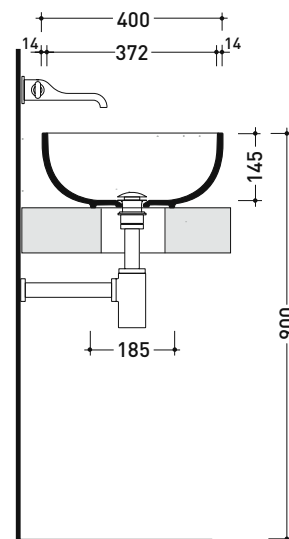

PS62C Pass 62

Countertop basin 62 cm

• without overflow • without tap ledge

Complements: FORTY6 shelf (F6PS65)
 BOX wall hung vanity units depth 37 / 50 cm
 CUBIKA wall hung vanity units depth 37 / 50 cm
 DENVER furniture (DV103M)
 FILO 75 metal structure (FI75SV - FI75SC)
 Line taps basin: ONE - NOKÉ - SI - FOLD - X1
 Line accessories: TWO - HOOP - NOKÉ - FOLD

Package dim.

Weight 13 kg

Pz. Pallet n° 30

UNI EN 14688 - CL00 Dop-No14688

vista zenitale / zenital view

foro consigliato
 sul piano Ø140
 suggested hole
 on the top Ø140

vista zenitale / zenital view

vista frontale / frontal view

sezione longitudinale / section

sizes in mm

Please consider a 2% tolerance on indicated measurements

CERAMIC: glossy finish

white