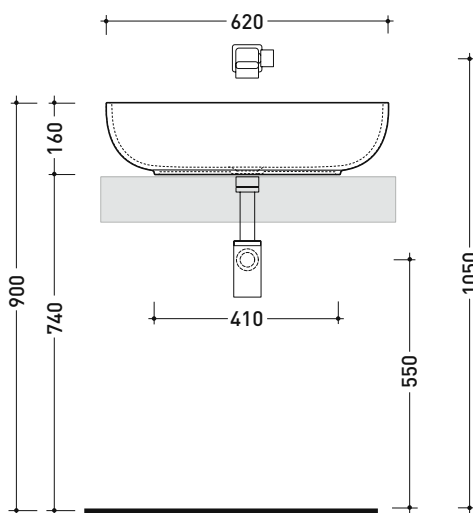

PS62C Pass 62

Countertop basin 62 cm

• without overflow • without tap ledge

Complements: FORTY6 shelf (F6PS65)
 BOX wall hung vanity units depth 37 / 50 cm
 CUBIKA wall hung vanity units depth 37 / 50 cm
 DENVER furniture (DV103M)
 FILO 75 metal structure (FI75SV - FI75SC)
 Line taps basin: ONE - NOKÉ - SI - FOLD - X1
 Line accessories: TWO - HOOP - NOKÉ - FOLD

Package dim.

Weight 13 kg

Pz. Pallet n° 30

UNI EN 14688 - CL00 Dop-No14688

vista zenitale / zenital view

foro consigliato
 sul piano Ø140
 suggested hole
 on the top Ø140

vista zenitale / zenital view

vista frontale / frontal view

sezione longitudinale / section

sizes in mm

Please consider a 2% tolerance on indicated measurements

CERAMIC: glossy finish

white