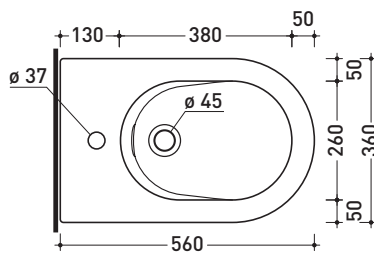

design **FABIO NOVEMBRE**

2008

VD217

Back to wall single-hole bidet (floor fixing kit included)

Complements: **Niagara panel bidet (TR40)**
Line taps bidet: ONE - NOKE' - SI - FOLD
Line accessories: TWO - HOOP - NOKE' - FOLD

Accessori tecnici: **Short chrome siphon for bidet (SIFB/CR)**
Stop & Go drain (PLSG)
CERAMIC Stop & Go drain (PLCE)
Two piece set chrome tap filters (RF026)

Package dim. **57 x 36,5 x 44,5 cm** | Weight **30 kg** | Pz. Pallet n° **15**

vista zenitale / zenital view

vista laterale / lateral view

sezione longitudinale / section

vista retro / view

size in mm

october 2016

CERAMIC: glossy finish

white