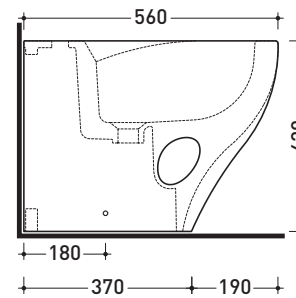

design **FABIO NOVEMBRE**

2008

VD217

Back to wall single-hole bidet (floor fixing kit included)

Complements: **Niagara panel bidet (TR40)**
Line taps bidet: ONE - NOKE' - SI - FOLD
Line accessories: TWO - HOOP - NOKE' - FOLD

Accessori tecnici: **Short chrome siphon for bidet (SIFB/CR)**
Stop & Go drain (PLSG)
CERAMIC Stop & Go drain (PLCE)
Two piece set chrome tap filters (RF026)

Package dim. **57 x 36,5 x 44,5 cm** | Weight **30 kg** | Pz. Pallet n° **15**

vista zenitale / zenital view

vista laterale / lateral view

sezione longitudinale / section

vista retro / view

size in mm

october 2016

CERAMIC: glossy finish

white