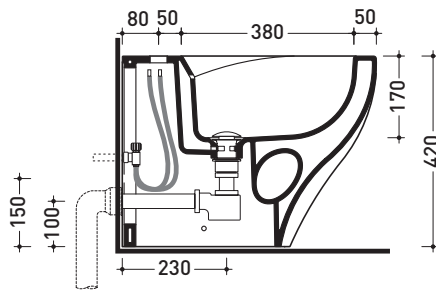

Accessori tecnici: **Short chrome siphon for bidet (SIFB/CR)**
Stop & Go drain (PLSG)
CERAMIC Stop & Go drain (PLCE)
Two piece set chrome tap filters (RF026)

Package dim. **57 x 36,5 x 44,5 cm** | Weight **30 kg** | Pz. Pallet n° **15**

vista zenitale / zenital view

vista laterale / lateral view

sezione longitudinale / section

vista retro / view

size in mm

october 2016

CERAMIC: glossy finish

white