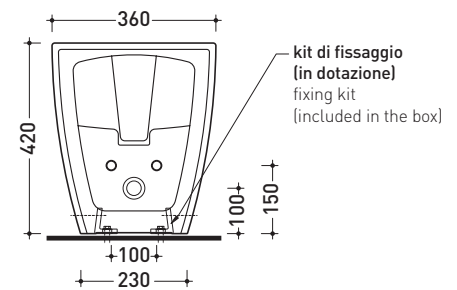

Accessori tecnici: **Short chrome siphon for bidet (SIFB/CR)**
Stop & Go drain (PLSG)
CERAMIC Stop & Go drain (PLCE)
Two piece set chrome tap filters (RF026)

Package dim. **57 x 36,5 x 44,5 cm** | Weight **30 kg** | Pz. Pallet n° **15**

vista zenitale / zenital view

vista laterale / lateral view

sezione longitudinale / section

vista retro / view

size in mm

october 2016

CERAMIC: glossy finish

white