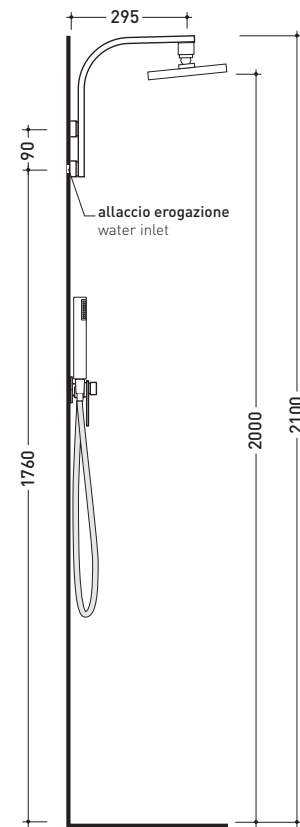

## 112550

Concealed shower set with overhead, mixer and handshower

Complements: **Line accessories:** TWO  
**Line accessories:** HOOP

Package dim. **48 x 40 x 30 cm** | Weight **7 kg** | Pz. Pallet n° -

vista frontale / frontal view

vista laterale / lateral view

size in mm

january 2014

**BRASS:** glossy finish

Chrome