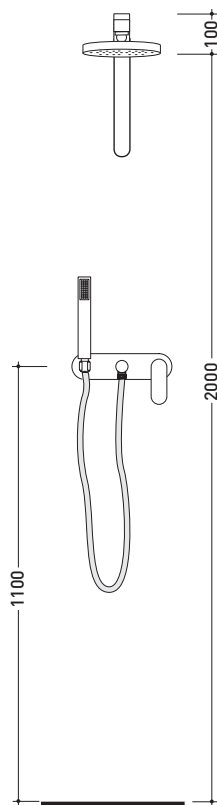

## 112550

Concealed shower set with overhead, mixer and handshower

Complements: **Line accessories:** TWO  
**Line accessories:** HOOP

Package dim. **48 x 40 x 30 cm** | Weight **7 kg** | Pz. Pallet n° -

vista frontale / frontal view

vista laterale / lateral view

size in mm

january 2014

**BRASS:** glossy finish

Chrome