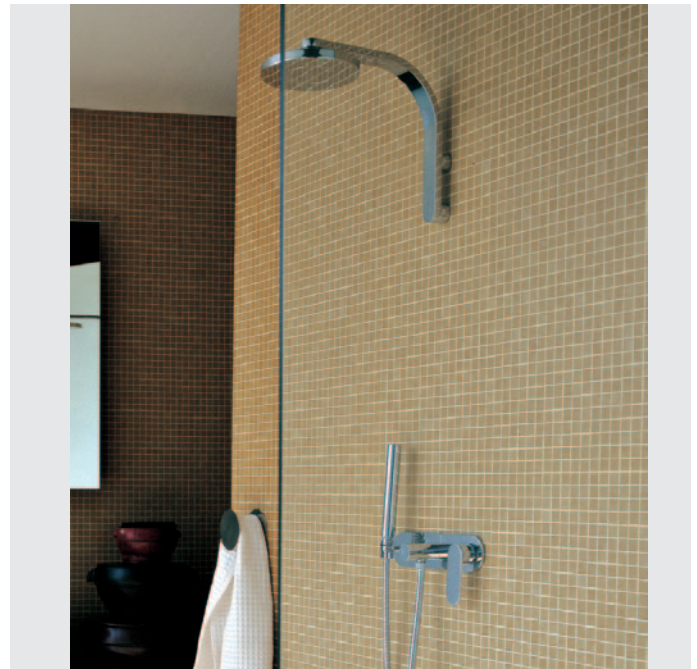

## 112550

Concealed shower set with overhead, mixer and handshower

Complements: **Line accessories:** TWO  
**Line accessories:** HOOP

Package dim. **48 x 40 x 30 cm** | Weight **7 kg** | Pz. Pallet n° -

vista frontale / frontal view

vista laterale / lateral view

size in mm

january 2014

**BRASS:** glossy finish

Chrome