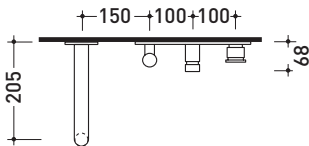

design **LUDOVICA+ROBERTO PALOMBA** and **SERGIO MORI** 2003

112570

Concealed bath set with spout, mixer and hand-shower

Complements: **Line accessories: TWO**
Line accessories: HOOP

Package dim. **40 x 24 x 16 cm** | Weight **4,7 kg** | Pz. Pallet n° -

vista zenitale / zenital view

vista frontale / frontal view

vista laterale / lateral view

size in mm

january 2014

BRASS: glossy finish

Chrome