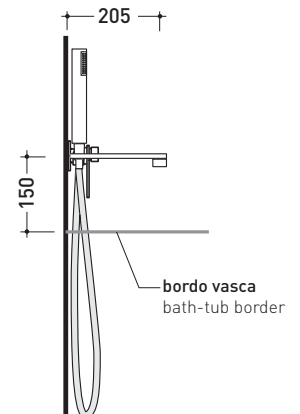

design **LUDOVICA+ROBERTO PALOMBA** and **SERGIO MORI** 2003

112570

Concealed bath set with spout, mixer and hand-shower

Complements: **Line accessories: TWO**
Line accessories: HOOP

Package dim. **40 x 24 x 16 cm** | Weight **4,7 kg** | Pz. Pallet n° -

vista zenitale / zenital view

vista frontale / frontal view

vista laterale / lateral view

size in mm

january 2014

BRASS: glossy finish

Chrome