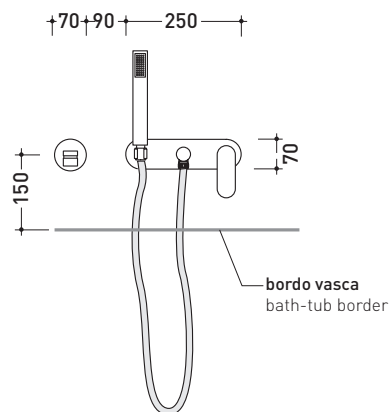

design **LUDOVICA+ROBERTO PALOMBA** and **SERGIO MORI** 2003

112570

Concealed bath set with spout, mixer and hand-shower

Complements: **Line accessories: TWO**
Line accessories: HOOP

Package dim. **40 x 24 x 16 cm** | Weight **4,7 kg** | Pz. Pallet n° -

vista zenitale / zenital view

vista frontale / frontal view

vista laterale / lateral view

size in mm

january 2014

BRASS: glossy finish

Chrome