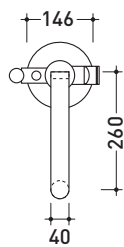

One

➔ FLAMINIA.

design **LUDOVICA+ROBERTO PALOMBA** and **SERGIO MORI** 2003

112580

Free-standing bath set with spout, mixer and hand-shower

Complements: **Line accessories: TWO**
Line accessories: HOOP

Package dim. **127 x 31 x 20 cm** | Weight **11,5 kg** | Pz. Pallet n° -

vista zenitale / zenital view

vista frontale / frontal view

vista laterale / lateral view

size in mm

january 2014

BRASS: glossy finish

Chrome