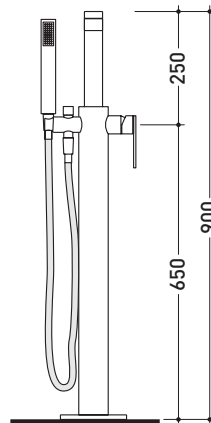

One

➔ FLAMINIA.

design **LUDOVICA+ROBERTO PALOMBA** and **SERGIO MORI** 2003

112580

Free-standing bath set with spout, mixer and hand-shower

Complements: **Line accessories: TWO**
Line accessories: HOOP

Package dim. **127 x 31 x 20 cm** | Weight **11,5 kg** | Pz. Pallet n° -

vista zenitale / zenital view

vista frontale / frontal view

vista laterale / lateral view

size in mm

january 2014

BRASS: glossy finish

Chrome