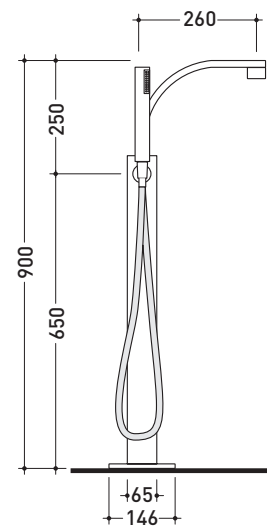

One

➔ FLAMINIA.

design **LUDOVICA+ROBERTO PALOMBA** and **SERGIO MORI** 2003

112580

Free-standing bath set with spout, mixer and hand-shower

Complements: **Line accessories: TWO**
Line accessories: HOOP

Package dim. **127 x 31 x 20 cm** | Weight **11,5 kg** | Pz. Pallet n° -

vista zenitale / zenital view

vista frontale / frontal view

vista laterale / lateral view

size in mm

january 2014

BRASS: glossy finish

Chrome