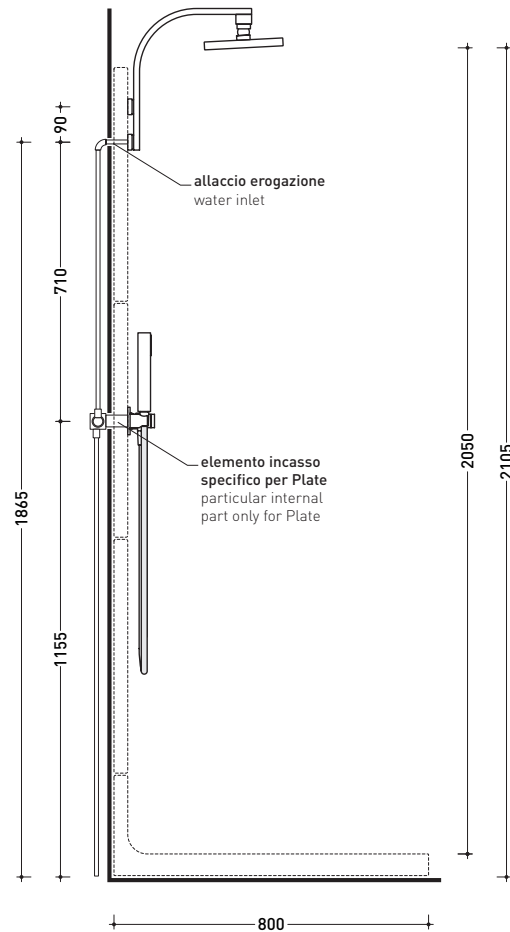

design **LUDOVICA+ROBERTO PALOMBA** and **SERGIO MORI** 2003

112590

Concealed shower set with overhead, mixer and handshower with extension to suit Plate sower system

Complements: Line accessories: TWO
Line accessories: HOOP

Package dim. 45 x 36 x 25 cm | Weight 7,5 kg | Pz. Pallet n° -

vista frontale / frontal view

vista laterale / lateral view

size in mm

january 2014

BRASS: glossy finish

Chrome