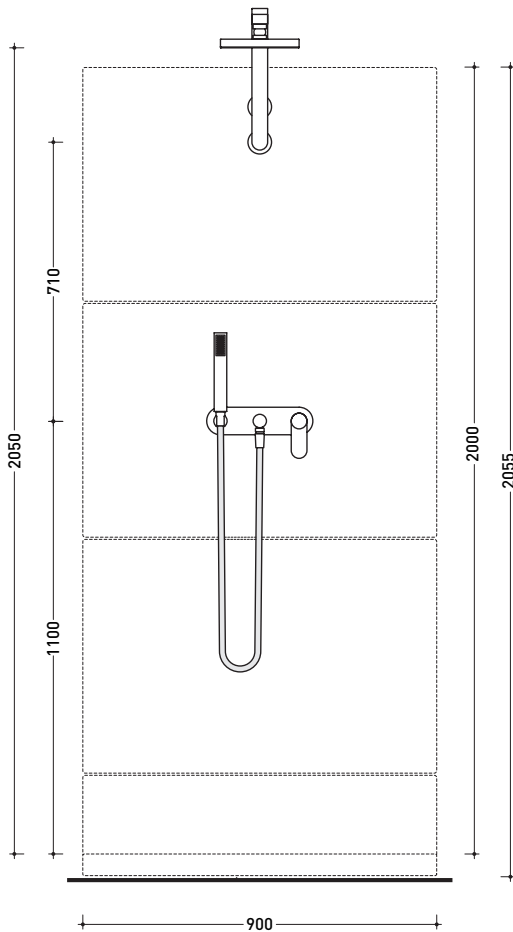

design **LUDOVICA+ROBERTO PALOMBA** and **SERGIO MORI** 2003

112590

Concealed shower set with overhead, mixer and handshower with extension to suit Plate sower system

Complements: Line accessories: TWO
Line accessories: HOOP

Package dim. 45 x 36 x 25 cm | Weight 7,5 kg | Pz. Pallet n° -

vista frontale / frontal view

vista laterale / lateral view

size in mm

january 2014

BRASS: glossy finish

Chrome