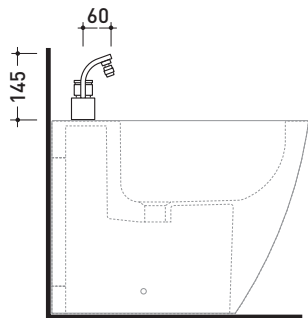

design **LUDOVICA+ROBERTO PALOMBA** and **SERGIO MORI** 2003

114070/F

Single lever bidet mixer (stop&go drain included)

Complements: **Line accessories: TWO**
Line accessories: HOOP

Package dim. **40 x 18 x 9 cm** | Weight **2,5 kg** | Pz. Pallet n° -

vista laterale / lateral view

vista frontale / frontal view

vista zenitale / zenital view

size in mm

january 2014

BRASS: glossy finish

Chrome