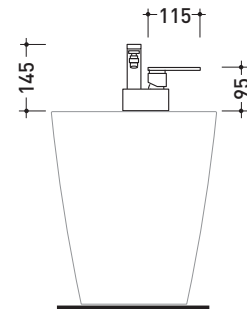

design **LUDOVICA+ROBERTO PALOMBA** and **SERGIO MORI** 2003

114070/F

Single lever bidet mixer (stop&go drain included)

Complements: **Line accessories: TWO**
Line accessories: HOOP

Package dim. **40 x 18 x 9 cm** | Weight **2,5 kg** | Pz. Pallet n° -

vista laterale / lateral view

vista frontale / frontal view

vista zenitale / zenital view

size in mm

january 2014

BRASS: glossy finish

Chrome