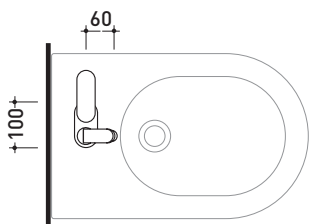

design **LUDOVICA+ROBERTO PALOMBA** and **SERGIO MORI** 2003

114070/F

Single lever bidet mixer (stop&go drain included)

Complements: **Line accessories: TWO**
Line accessories: HOOP

Package dim. **40 x 18 x 9 cm** | Weight **2,5 kg** | Pz. Pallet n° -

vista laterale / lateral view

vista frontale / frontal view

vista zenitale / zenital view

size in mm

january 2014

BRASS: glossy finish

Chrome