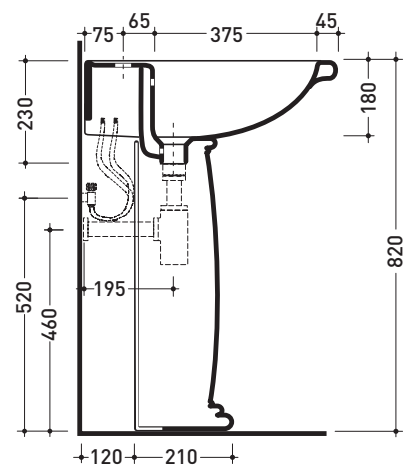

## 3016

Basin 70 cm wall hung or suitable for pedestal

•WITH OVERFLOW •ARRANGED FOR THREE HOLES TAP

Package dim. lavabo | Weight **18,1 kg** | Pz. Pallet n° **20**

Package dim. colonna | Weight **11,5 kg** | Pz. Pallet n° **25**

CE UNI EN 14688 - CL20 Dop-No14688

vista zenitale / zenital view

vista frontale / frontal view

sezione longitudinale / section

sizes in mm

Please consider a 2% tolerance on indicated measurements

**CERAMIC:** glossy finish

matt finish

white

black

milky white