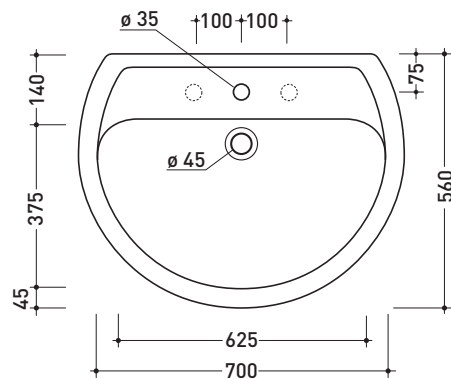

## 3016

Basin 70 cm wall hung or suitable for pedestal

•WITH OVERFLOW •ARRANGED FOR THREE HOLES TAP

## 3018

Ceramic pedestal suitable for Fidia 70 basin

Complements: **Line taps basin:** EVERGREEN  
**Line accessories:** EVERGREEN

Technical accessories: **Chrome siphon (SIFL/CR) - Telescopic chrome siphon (SIFL066)**  
**Stop & Go drain (PLSG)**  
**Ceramic Stop & Go drain (PLCE)**  
**Two piece set chrome tap filters (RF026)**  
**Wall fixing kit (9002)**

Package dim. lavabo | Weight **18,1 kg** | Pz. Pallet n° **20**

Package dim. colonna | Weight **11,5 kg** | Pz. Pallet n° **25**

CE UNI EN 14688 - CL20 Dop-No14688

vista zenitale / zenital view

vista frontale / frontal view

sezione longitudinale / section

sizes in mm

Please consider a 2% tolerance on indicated measurements

**CERAMIC:** glossy finish

matt finish

white

black

milky white