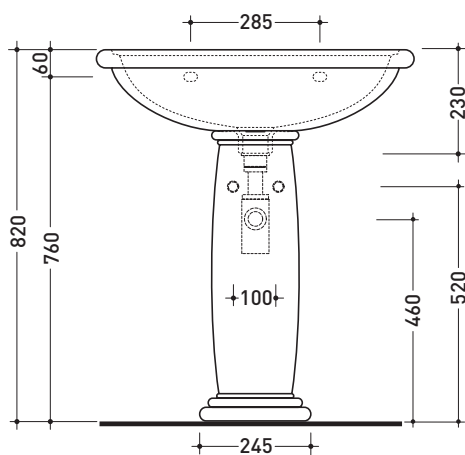

## 3016

Basin 70 cm wall hung or suitable for pedestal

•WITH OVERFLOW •ARRANGED FOR THREE HOLES TAP

## 3018

Ceramic pedestal suitable for Fidia 70 basin

Complements: **Line taps basin:** EVERGREEN  
**Line accessories:** EVERGREEN

Technical accessories: **Chrome siphon (SIFL/CR) - Telescopic chrome siphon (SIFL066)**  
**Stop & Go drain (PLSG)**  
**Ceramic Stop & Go drain (PLCE)**  
**Two piece set chrome tap filters (RF026)**  
**Wall fixing kit (9002)**

Package dim. lavabo | Weight **18,1 kg** | Pz. Pallet n° **20**

Package dim. colonna | Weight **11,5 kg** | Pz. Pallet n° **25**

CE UNI EN 14688 - CL20 Dop-No14688

vista zenitale / zenital view

vista frontale / frontal view

sezione longitudinale / section

sizes in mm

Please consider a 2% tolerance on indicated measurements

**CERAMIC:** glossy finish

matt finish

white

black

milky white