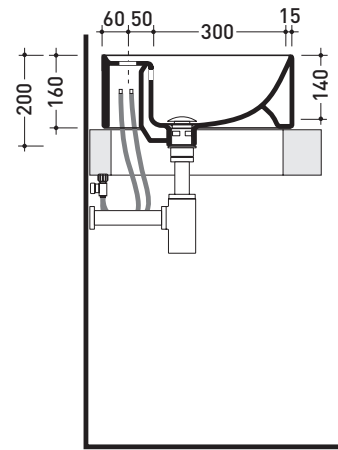

design **LUDOVICA+ROBERTO PALOMBA**

1997

5050/42A Twin Set 42

Countertop basin 42 cm with tap ledge

Complements: **Line taps basin:** ONE - NOKE' - FOLD
Line accessories: TWO - HOOP - NOKE' - FOLD

Technical accessories: **Chrome siphon (SIFL/CR) - Telescopic chrome siphon (SIFL066)**
Stop & Go drain (PLSG)
Ceramic Stop&Go drain (PLCE)
Two piece set chrome tap filters (RF026)

Package dim. **44 x 20 x 45 cm** | Weight **13 kg** | Pz. Pallet n° **30**

vista zenitale / zenital view

vista zenitale / zenital view

vista frontale / frontal view

sezione longitudinale / section

size in mm