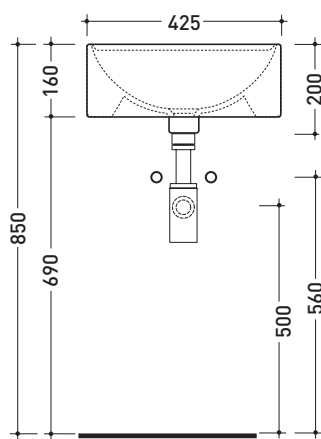

design **LUDOVICA+ROBERTO PALOMBA**

1997

5050/42A Twin Set 42

Countertop basin 42 cm with tap ledge

Complements: **Line taps basin:** ONE - NOKE' - FOLD
Line accessories: TWO - HOOP - NOKE' - FOLD

Technical accessories: **Chrome siphon (SIFL/CR) - Telescopic chrome siphon (SIFL066)**
Stop & Go drain (PLSG)
Ceramic Stop&Go drain (PLCE)
Two piece set chrome tap filters (RF026)

Package dim. **44 x 20 x 45 cm** | Weight **13 kg** | Pz. Pallet n° **30**

vista zenitale / zenital view

vista zenitale / zenital view

vista frontale / frontal view

sezione longitudinale / section

size in mm