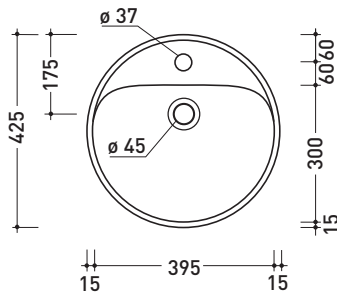

design **LUDOVICA+ROBERTO PALOMBA**

1997

5050/42A Twin Set 42

Countertop basin 42 cm with tap ledge

Complements: **Line taps basin:** ONE - NOKE' - FOLD
Line accessories: TWO - HOOP - NOKE' - FOLD

Technical accessories: **Chrome siphon (SIFL/CR) - Telescopic chrome siphon (SIFL066)**
Stop & Go drain (PLSG)
Ceramic Stop&Go drain (PLCE)
Two piece set chrome tap filters (RF026)

Package dim. **44 x 20 x 45 cm** | Weight **13 kg** | Pz. Pallet n° **30**

vista zenitale / zenital view

vista zenitale / zenital view

vista frontale / frontal view

sezione longitudinale / section

size in mm