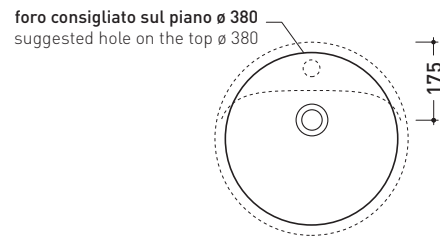

design **LUDOVICA+ROBERTO PALOMBA**

1997

5050/42A Twin Set 42

Countertop basin 42 cm with tap ledge

Complements: **Line taps basin:** ONE - NOKE' - FOLD
Line accessories: TWO - HOOP - NOKE' - FOLD

Technical accessories: **Chrome siphon (SIFL/CR) - Telescopic chrome siphon (SIFL066)**
Stop & Go drain (PLSG)
Ceramic Stop&Go drain (PLCE)
Two piece set chrome tap filters (RF026)

Package dim. **44 x 20 x 45 cm** | Weight **13 kg** | Pz. Pallet n° **30**

vista zenitale / zenital view

vista zenitale / zenital view

vista frontale / frontal view

sezione longitudinale / section

size in mm