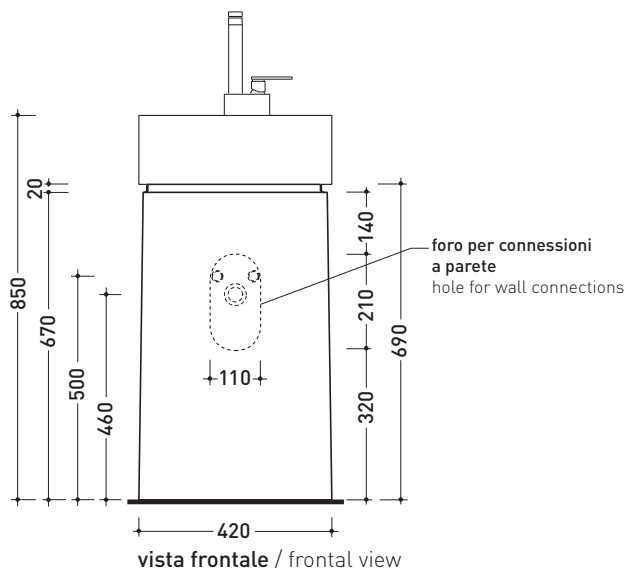

Technical accessories: **Chrome siphon (SIFL/CR) - Telescopic chrome siphon (SIFL066)**
Stop & Go drain (PLSG)
Ceramic Stop&Go drain (PLCE)
Two piece set chrome tap filters (RF026)

Package dim. 45 x 45 x 72 cm | Weight 24,9 kg | Pz. Pallet n° 4

Twin Column **5050/COLP**
 + Twin Set 42 **5050/42A**

vista zenitale / zenital view

Twin Column **5050/COLP**
 + Twin Set 42 **5050/42C**

vista zenitale / zenital view

vista frontale / frontal view

sezione longitudinale / section