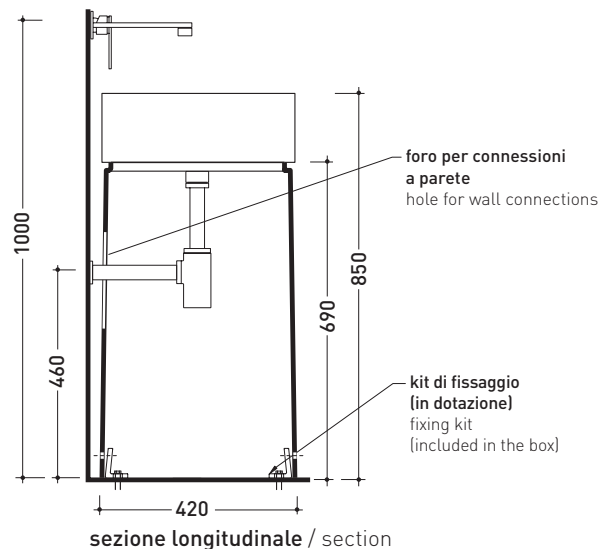

design LUDOVICA+ROBERTO PALOMBA

1997

5050/COLP Twin Column

Ceramic pedestal to wall for Twin Set 42 basins (5050/42A - 5050/42C)
WASHBASIN NOT INCLUDED (floor fixing kit art. 9005 included)

Complements: **Line taps basin:** ONE - NOKE' - FOLD
Line accessories: TWO - HOOP - NOKE' - FOLD

Technical accessories: **Chrome siphon (SIFL/CR) - Telescopic chrome siphon (SIFL066)**
Stop & Go drain (PLSG)
Ceramic Stop&Go drain (PLCE)
Two piece set chrome tap filters (RF026)

Package dim. 45 x 45 x 72 cm | Weight 24,9 kg | Pz. Pallet n° 4

Twin Column **5050/COLP**
 + Twin Set 42 **5050/42A**

vista zenitale / zenital view

Twin Column **5050/COLP**
 + Twin Set 42 **5050/42C**

vista zenitale / zenital view

vista frontale / frontal view

sezione longitudinale / section