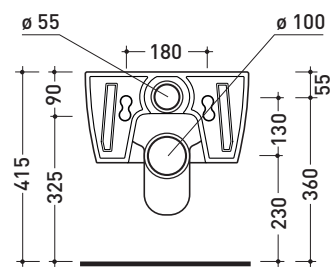

Technical accessories: Universal fixing bracket for wall hung wc/bidet (41/P)

Package dim. 58 x 36,5 x 36 cm | Weight 21,5 kg | Pz. Pallet n° 15

vista zenitale / zenital view

vista laterale / lateral view

sezione longitudinale / section

vista retro / back view

size in mm

june 2015

CERAMIC: glossy finish

matt finish

white

black