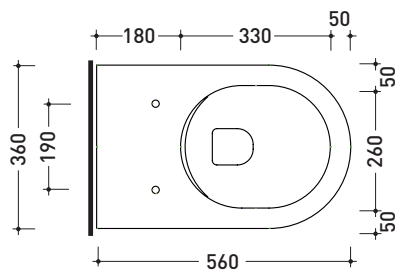

Technical accessories: Universal fixing bracket for wall hung wc/bidet (41/P)

Package dim. 58 x 36,5 x 36 cm | Weight 21,5 kg | Pz. Pallet n° 15

vista zenitale / zenital view

vista laterale / lateral view

sezione longitudinale / section

vista retro / back view

size in mm

june 2015

CERAMIC: glossy finish

matt finish

white

black