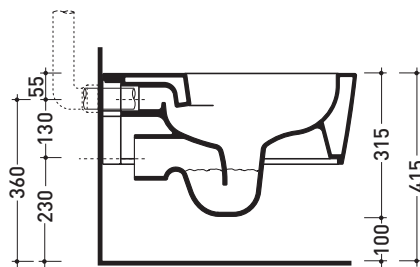

Technical accessories: Universal fixing bracket for wall hung wc/bidet (41/P)

Package dim. 58 x 36,5 x 36 cm | Weight 21,5 kg | Pz. Pallet n° 15

vista zenitale / zenital view

vista laterale / lateral view

sezione longitudinale / section

vista retro / back view

size in mm

june 2015

CERAMIC: glossy finish

matt finish

white

black