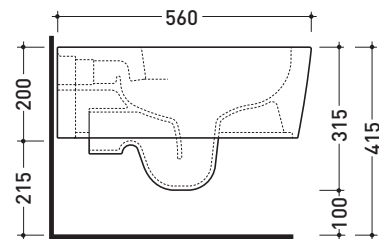

Technical accessories: Universal fixing bracket for wall hung wc/bidet (41/P)

Package dim. 58 x 36,5 x 36 cm | Weight 21,5 kg | Pz. Pallet n° 15

vista zenitale / zenital view

vista laterale / lateral view

sezione longitudinale / section

vista retro / back view

size in mm

june 2015

CERAMIC: glossy finish

matt finish

white

black