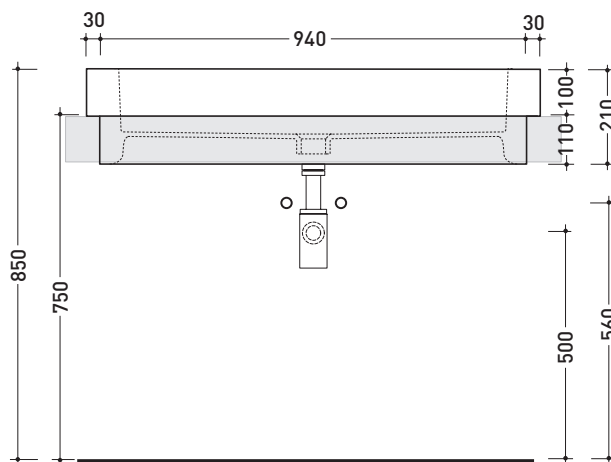

Acquagrande

➔ **FLAMINIA.**

design **GIULIO CAPPELLINI** and **ROBERTO PALOMBA** 1997

5051/INC Acquagrande 100

Recessed basin 100 cm

Complements: **Line taps basin:** ONE - NOKE' - SI - FOLD
Line accessories: TWO - HOOP - NOKE' - FOLD

Technical accessories: **Chrome siphon (SIFL/CR)** - **Telescopic chrome siphon (SIFL066)**
Stop & Go drain (PLSG)
Two piece set chrome tap filters (RF026)

Package dim. 104 x 25 x 60 cm | Weight 41,5 kg | Pz. Pallet n° 8

vista zenitale / zenital view

vista zenitale / zenital view

vista frontale / frontal view

sezione longitudinale / section

size in mm

april 2016

CERAMIC: glossy finish

matt finish