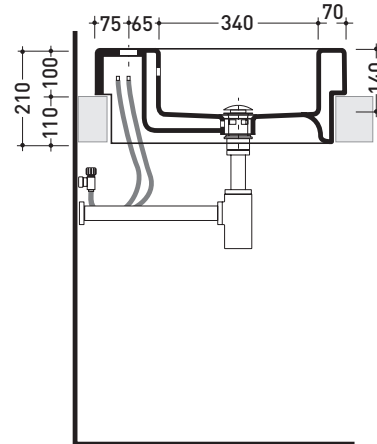

Acquagrande

➔ **FLAMINIA.**

design **GIULIO CAPPELLINI** and **ROBERTO PALOMBA** 1997

5051/INC Acquagrande 100

Recessed basin 100 cm

Complements: **Line taps basin:** ONE - NOKE' - SI - FOLD
Line accessories: TWO - HOOP - NOKE' - FOLD

Technical accessories: **Chrome siphon (SIFL/CR)** - **Telescopic chrome siphon (SIFL066)**
Stop & Go drain (PLSG)
Two piece set chrome tap filters (RF026)

Package dim. 104 x 25 x 60 cm | Weight 41,5 kg | Pz. Pallet n° 8

vista zenitale / zenital view

vista zenitale / zenital view

vista frontale / frontal view

sezione longitudinale / section

size in mm

april 2016

CERAMIC: glossy finish

matt finish