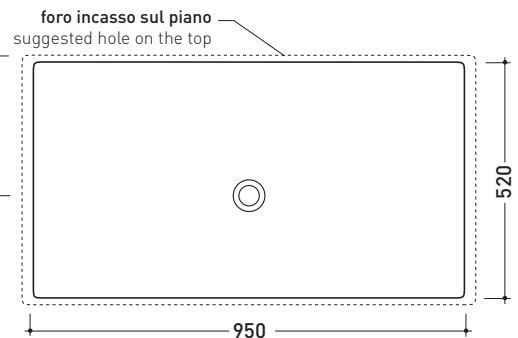

Acquagrande

➔ **FLAMINIA.**

design **GIULIO CAPPELLINI** and **ROBERTO PALOMBA** 1997

5051/INC Acquagrande 100

Recessed basin 100 cm

Complements: **Line taps basin:** ONE - NOKE' - SI - FOLD
Line accessories: TWO - HOOP - NOKE' - FOLD

Technical accessories: **Chrome siphon (SIFL/CR)** - **Telescopic chrome siphon (SIFL066)**
Stop & Go drain (PLSG)
Two piece set chrome tap filters (RF026)

Package dim. 104 x 25 x 60 cm | Weight 41,5 kg | Pz. Pallet n° 8

vista zenitale / zenital view

vista zenitale / zenital view

vista frontale / frontal view

sezione longitudinale / section

size in mm

april 2016

CERAMIC: glossy finish

matt finish