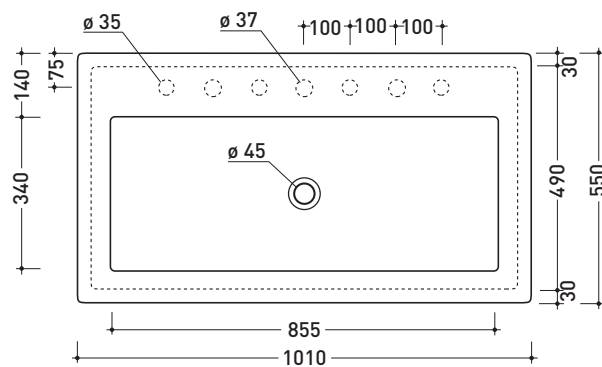

Acquagrande

➔ **FLAMINIA.**

design **GIULIO CAPPELLINI** and **ROBERTO PALOMBA** 1997

5051/INC Acquagrande 100

Recessed basin 100 cm

Complements: **Line taps basin:** ONE - NOKE' - SI - FOLD
Line accessories: TWO - HOOP - NOKE' - FOLD

Technical accessories: **Chrome siphon (SIFL/CR)** - **Telescopic chrome siphon (SIFL066)**
Stop & Go drain (PLSG)
Two piece set chrome tap filters (RF026)

Package dim. 104 x 25 x 60 cm | Weight 41,5 kg | Pz. Pallet n° 8

vista zenitale / zenital view

vista zenitale / zenital view

vista frontale / frontal view

sezione longitudinale / section

size in mm

april 2016

CERAMIC: glossy finish

matt finish