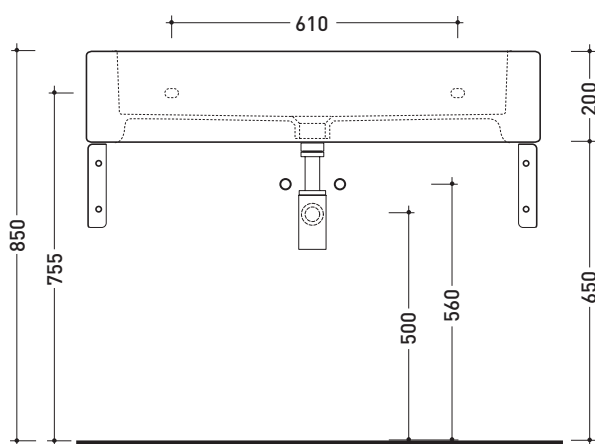

## 5051 Acquagrande 100

Bench - wall hung basin 100 cm

Complements: **Couple brackets** (AQ04)  
**Bracket with towel holder** (STUB100)  
**Frisco bench** (PF150R - PF180R)  
**Make-Up bench** (MKP150 - MKP180)  
**Line taps basin:** ONE - NOKE' - SI - FOLD  
**Line accessories:** TWO - HOOP - NOKE' - FOLD

Package dim. 104 x 25 x 60 cm | Weight 57 kg | Pz. Pallet n° 8

vista zenitale / zenital view

foro consigliato sul piano  
suggested hole on the top

vista zenitale / zenital view

vista frontale / frontal view

sezione longitudinale / section

art. AQ04 (OPTIONAL)  
staffe di sostegno / supporting brackets

size in mm

may 2015

CERAMIC: glossy finish

matt finish

COLORS IN ELIMINATION