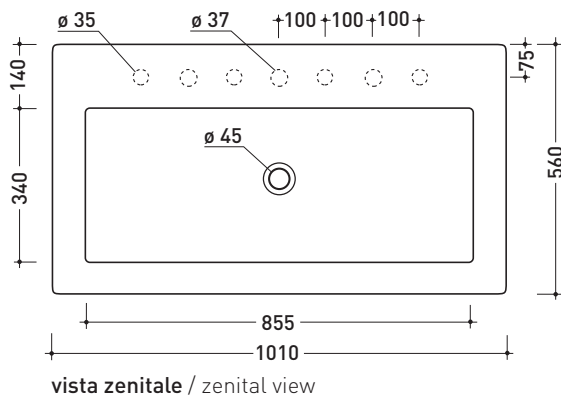

## 5051 Acquagrande 100

Bench - wall hung basin 100 cm

Complements: **Couple brackets** (AQ04)  
**Bracket with towel holder** (STUB100)  
**Frisco bench** (PF150R - PF180R)  
**Make-Up bench** (MKP150 - MKP180)  
**Line taps basin:** ONE - NOKE' - SI - FOLD  
**Line accessories:** TWO - HOOP - NOKE' - FOLD

Package dim. 104 x 25 x 60 cm | Weight 57 kg | Pz. Pallet n° 8

vista zenitale / zenital view

foro consigliato sul piano  
suggested hole on the top

vista zenitale / zenital view

vista frontale / frontal view