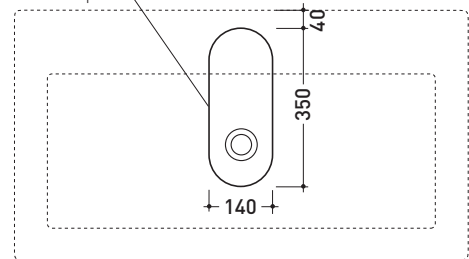

## 5051 Acquagrande 100

Bench - wall hung basin 100 cm

Complements: **Couple brackets** (AQ04)  
**Bracket with towel holder** (STUB100)  
**Frisco bench** (PF150R - PF180R)  
**Make-Up bench** (MKP150 - MKP180)  
**Line taps basin:** ONE - NOKE' - SI - FOLD  
**Line accessories:** TWO - HOOP - NOKE' - FOLD

Package dim. 104 x 25 x 60 cm | Weight 57 kg | Pz. Pallet n° 8

vista zenitale / zenital view

foro consigliato sul piano  
suggested hole on the top

vista zenitale / zenital view

vista frontale / frontal view