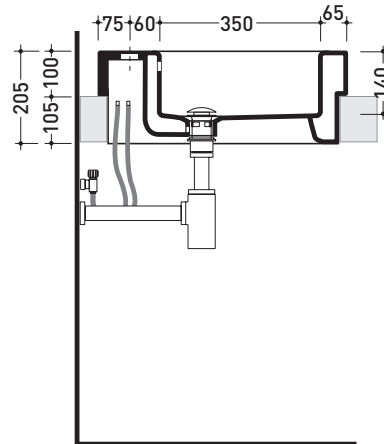

Acquagrande

➔ **FLAMINIA.**

design **GIULIO CAPPELLINI** and **ROBERTO PALOMBA** 1997

5052/INC Acquagrande 60

Recessed basin 60 cm

Complements: **Line taps basin:** ONE - NOKE' - SI - FOLD
Line accessories: TWO - HOOP - NOKE' - FOLD

Technical accessories: **Chrome siphon (SIFL/CR)** - **Telescopic chrome siphon (SIFL066)**
Stop & Go drain (PLSG)
Two piece set chrome tap filters (RF026)

Package dim. 62,5 x 25 x 60 cm | Weight 27,5 kg | Pz. Pallet n° 12

vista zenitale / zenital view

vista zenitale / zenital view

vista frontale / frontal view

sezione longitudinale / section

size in mm

april 2016

CERAMIC: glossy finish

matt finish