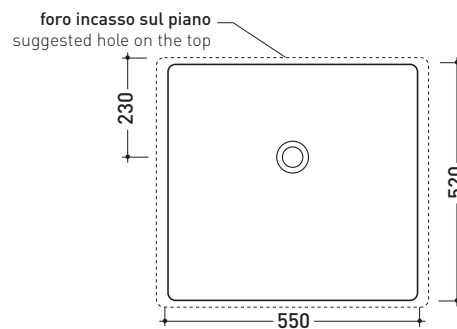

Acquagrande

➔ **FLAMINIA.**

design **GIULIO CAPPELLINI** and **ROBERTO PALOMBA** 1997

5052/INC Acquagrande 60

Recessed basin 60 cm

Complements: **Line taps basin:** ONE - NOKE' - SI - FOLD
Line accessories: TWO - HOOP - NOKE' - FOLD

Technical accessories: **Chrome siphon (SIFL/CR)** - **Telescopic chrome siphon (SIFL066)**
Stop & Go drain (PLSG)
Two piece set chrome tap filters (RF026)

Package dim. 62,5 x 25 x 60 cm | Weight 27,5 kg | Pz. Pallet n° 12

vista zenitale / zenital view

vista zenitale / zenital view

vista frontale / frontal view

sezione longitudinale / section

size in mm

april 2016

CERAMIC: glossy finish

matt finish