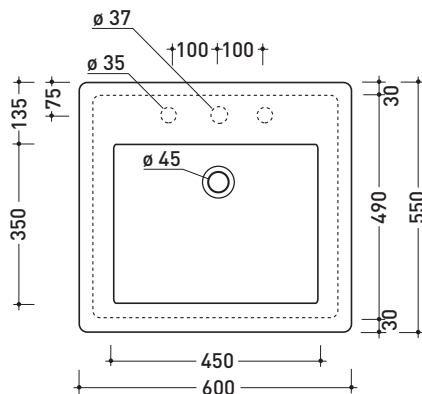

Acquagrande

➔ **FLAMINIA.**

design **GIULIO CAPPELLINI** and **ROBERTO PALOMBA** 1997

5052/INC Acquagrande 60

Recessed basin 60 cm

Complements: **Line taps basin:** ONE - NOKE' - SI - FOLD
Line accessories: TWO - HOOP - NOKE' - FOLD

Technical accessories: **Chrome siphon (SIFL/CR)** - **Telescopic chrome siphon (SIFL066)**
Stop & Go drain (PLSG)
Two piece set chrome tap filters (RF026)

Package dim. 62,5 x 25 x 60 cm | Weight 27,5 kg | Pz. Pallet n° 12

vista zenitale / zenital view

vista zenitale / zenital view

vista frontale / frontal view

sezione longitudinale / section

size in mm

april 2016

CERAMIC: glossy finish

matt finish