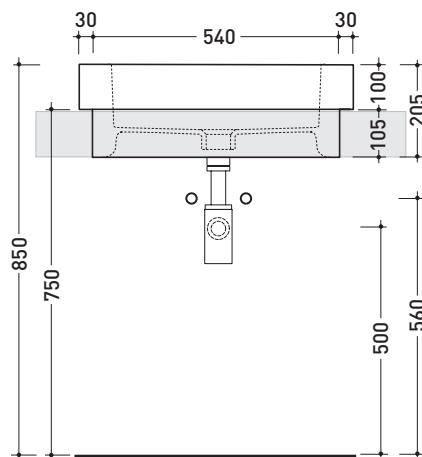

Acquagrande

➔ **FLAMINIA.**

design **GIULIO CAPPELLINI** and **ROBERTO PALOMBA** 1997

5052/INC Acquagrande 60

Recessed basin 60 cm

Complements: **Line taps basin:** ONE - NOKE' - SI - FOLD
Line accessories: TWO - HOOP - NOKE' - FOLD

Technical accessories: **Chrome siphon (SIFL/CR)** - **Telescopic chrome siphon (SIFL066)**
Stop & Go drain (PLSG)
Two piece set chrome tap filters (RF026)

Package dim. 62,5 x 25 x 60 cm | Weight 27,5 kg | Pz. Pallet n° 12

vista zenitale / zenital view

vista zenitale / zenital view

vista frontale / frontal view

sezione longitudinale / section

size in mm

april 2016

CERAMIC: glossy finish

matt finish