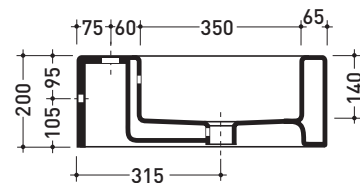

Technical accessories: **Chrome siphon** (SIFL/CR) - **Telescopic chrome siphon** (SIFL066)
Stop & Go drain (PLSG)
Two piece set chrome tap filters (RF026)
Fixing kit for wall (9002)

Package dim. 62,5 x 25 x 60 cm | Weight 32,5 kg | Pz. Pallet n° 12

vista zenitale / zenital view

foro consigliato sul piano
suggested hole on the top

vista zenitale / zenital view

vista frontale / frontal view

sezione longitudinale / section

art. AQ04 (OPTIONAL)
staffe di sostegno / supporting brackets

size in mm

april 2016

CERAMIC: glossy finish

matt finish

COLORS IN ELIMINATION