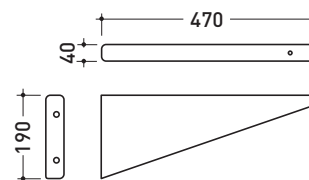

Technical accessories: **Chrome siphon** (SIFL/CR) - **Telescopic chrome siphon** (SIFL066)
Stop & Go drain (PLSG)
Two piece set chrome tap filters (RF026)
Fixing kit for wall (9002)

Package dim. 62,5 x 25 x 60 cm | Weight 32,5 kg | Pz. Pallet n° 12

vista zenitale / zenital view

foro consigliato sul piano
suggested hole on the top

vista zenitale / zenital view

vista frontale / frontal view

sezione longitudinale / section

art. AQ04 (OPTIONAL)
staffe di sostegno / supporting brackets

size in mm

april 2016

CERAMIC: glossy finish

matt finish

COLORS IN ELIMINATION