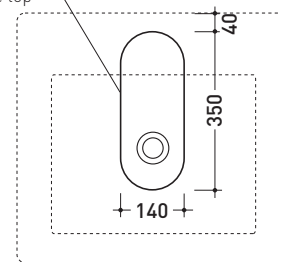

Acquagrande

➔ **FLAMINIA.**

design **GIULIO CAPPELLINI** and **ROBERTO PALOMBA** 1997

5052 Acquagrande 60

Countertop - wall hung basin 60 cm

Complements: **Couple brackets** (AQ04)
Bracket with towel holder (STUB60)
Make-Up bench (MKP150 - MKP180)
Compono System benches (CSM90 - CSM135R/L - CSP135R/L - CSP180D)
Line taps basin: ONE - NOKE' - SI - FOLD
Line accessories: TWO - HOOP - NOKE' - FOLD

Technical accessories: **Chrome siphon** (SIFL/CR) - **Telescopic chrome siphon** (SIFL066)
Stop & Go drain (PLSG)
Two piece set chrome tap filters (RF026)
Fixing kit for wall (9002)

Package dim. 62,5 x 25 x 60 cm | Weight 32,5 kg | Pz. Pallet n° 12

vista zenitale / zenital view

foro consigliato sul piano
suggested hole on the top

vista zenitale / zenital view

vista frontale / frontal view

sezione longitudinale / section

art. AQ04 (OPTIONAL)
staffe di sostegno / supporting brackets