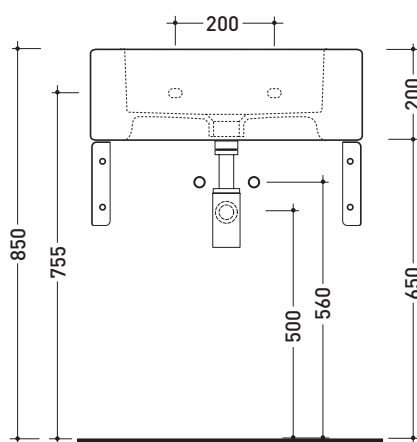

Acquagrande

➔ **FLAMINIA.**

design **GIULIO CAPPELLINI** and **ROBERTO PALOMBA** 1997

5052 Acquagrande 60

Countertop - wall hung basin 60 cm

Complements: **Couple brackets** (AQ04)
Bracket with towel holder (STUB60)
Make-Up bench (MKP150 - MKP180)
Compono System benches (CSM90 - CSM135R/L - CSP135R/L - CSP180D)
Line taps basin: ONE - NOKE' - SI - FOLD
Line accessories: TWO - HOOP - NOKE' - FOLD

Technical accessories: **Chrome siphon** (SIFL/CR) - **Telescopic chrome siphon** (SIFL066)
Stop & Go drain (PLSG)
Two piece set chrome tap filters (RF026)
Fixing kit for wall (9002)

Package dim. 62,5 x 25 x 60 cm | Weight 32,5 kg | Pz. Pallet n° 12

vista zenitale / zenital view

foro consigliato sul piano
suggested hole on the top

vista zenitale / zenital view

vista frontale / frontal view

sezione longitudinale / section

art. AQ04 (OPTIONAL)
staffe di sostegno / supporting brackets