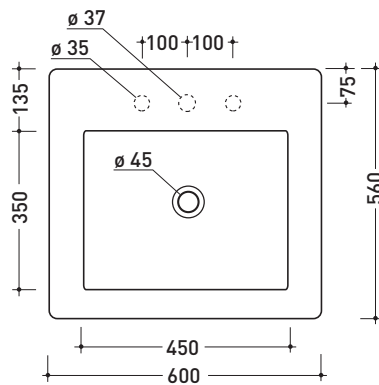

Acquagrande

➔ **FLAMINIA.**

design **GIULIO CAPPELLINI** and **ROBERTO PALOMBA** 1997

5052 Acquagrande 60

Countertop - wall hung basin 60 cm

Complements: **Couple brackets** (AQ04)
Bracket with towel holder (STUB60)
Make-Up bench (MKP150 - MKP180)
Compono System benches (CSM90 - CSM135R/L - CSP135R/L - CSP180D)
Line taps basin: ONE - NOKE' - SI - FOLD
Line accessories: TWO - HOOP - NOKE' - FOLD

Technical accessories: **Chrome siphon** (SIFL/CR) - **Telescopic chrome siphon** (SIFL066)
Stop & Go drain (PLSG)
Two piece set chrome tap filters (RF026)
Fixing kit for wall (9002)

Package dim. 62,5 x 25 x 60 cm | Weight 32,5 kg | Pz. Pallet n° 12

vista zenitale / zenital view

foro consigliato sul piano
suggested hole on the top

vista zenitale / zenital view

vista frontale / frontal view

sezione longitudinale / section

art. AQ04 (OPTIONAL)
staffe di sostegno / supporting brackets