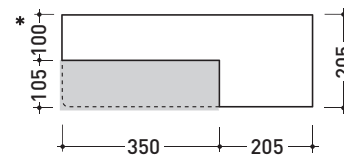

## 5053 Acquagrande 60

Semi-inset basin 60 cm

Complements: **Wooden Set unit (MAS60)**  
**Line taps basin: ONE - NOKE' - SI - FOLD**  
**Line accessories: TWO - HOOP - NOKE' - FOLD**

Technical accessories: **Chrome siphon (SIFL/CR) - Telescopic chrome siphon (SIFL066)**  
**Stop & Go drain (PLSG)**  
**Two piece set chrome tap filters (RF026)**  
**Fixing kit for wall (9002)**

Package dim. 62,5 x 25 x 60 cm | Weight 30 kg | Pz. Pallet n° 12

vista zenitale / zenital view

\* **ATTENZIONE:** questo lavabo va fissato a parete  
**ATTENTION:** this basin is only wall mount

vista laterale / side view

vista frontale / frontal view

sezione longitudinale / section

size in mm

april 2016

**CERAMIC:** glossy finish

**matt finish**

**COLORS IN ELIMINATION**