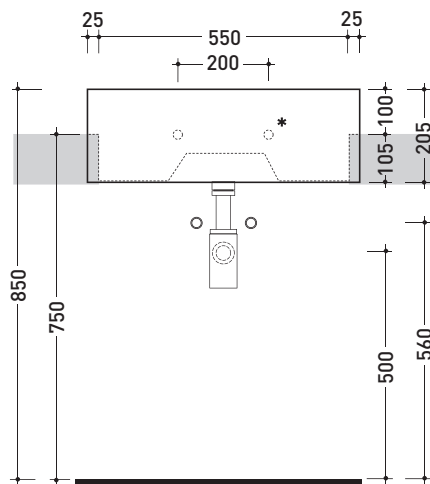

## 5053 Acquagrande 60

Semi-inset basin 60 cm

Complements: **Wooden Set unit (MAS60)**  
**Line taps basin: ONE - NOKE' - SI - FOLD**  
**Line accessories: TWO - HOOP - NOKE' - FOLD**

Technical accessories: **Chrome siphon (SIFL/CR) - Telescopic chrome siphon (SIFL066)**  
**Stop & Go drain (PLSG)**  
**Two piece set chrome tap filters (RF026)**  
**Fixing kit for wall (9002)**

Package dim. 62,5 x 25 x 60 cm | Weight 30 kg | Pz. Pallet n° 12

vista zenitale / zenital view

\* **ATTENZIONE:** questo lavabo va fissato a parete  
**ATTENTION:** this basin is only wall mount

vista laterale / side view

vista frontale / frontal view

sezione longitudinale / section

size in mm

april 2016

**CERAMIC:** glossy finish

**matt finish**

**COLORS IN ELIMINATION**