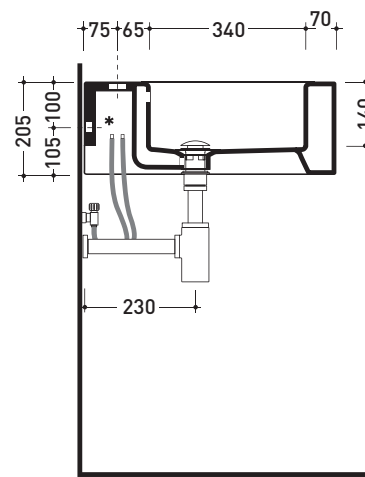

## 5053 Acquagrande 60

Semi-inset basin 60 cm

Complements: **Wooden Set unit (MAS60)**  
**Line taps basin: ONE - NOKE' - SI - FOLD**  
**Line accessories: TWO - HOOP - NOKE' - FOLD**

Technical accessories: **Chrome siphon (SIFL/CR) - Telescopic chrome siphon (SIFL066)**  
**Stop & Go drain (PLSG)**  
**Two piece set chrome tap filters (RF026)**  
**Fixing kit for wall (9002)**

Package dim. 62,5 x 25 x 60 cm | Weight 30 kg | Pz. Pallet n° 12

vista zenitale / zenital view

\* **ATTENZIONE:** questo lavabo va fissato a parete  
**ATTENTION:** this basin is only wall mount

vista laterale / side view

vista frontale / frontal view

sezione longitudinale / section

size in mm

april 2016

**CERAMIC:** glossy finish

**matt finish**

**COLORS IN ELIMINATION**