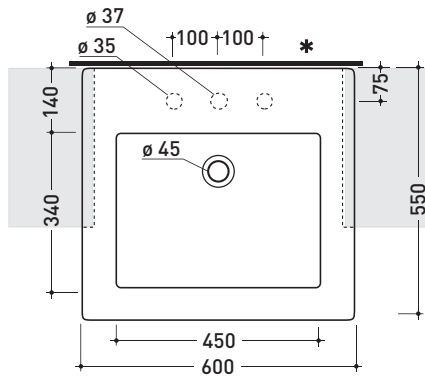

## 5053 Acquagrande 60

Semi-inset basin 60 cm

Complements: **Wooden Set unit (MAS60)**  
**Line taps basin: ONE - NOKE' - SI - FOLD**  
**Line accessories: TWO - HOOP - NOKE' - FOLD**

Technical accessories: **Chrome siphon (SIFL/CR) - Telescopic chrome siphon (SIFL066)**  
**Stop & Go drain (PLSG)**  
**Two piece set chrome tap filters (RF026)**  
**Fixing kit for wall (9002)**

Package dim. 62,5 x 25 x 60 cm | Weight 30 kg | Pz. Pallet n° 12

vista zenitale / zenital view

\* **ATTENZIONE:** questo lavabo va fissato a parete  
**ATTENTION:** this basin is only wall mount

vista laterale / side view

vista frontale / frontal view

sezione longitudinale / section

size in mm

april 2016

**CERAMIC:** glossy finish

**matt finish**

**COLORS IN ELIMINATION**