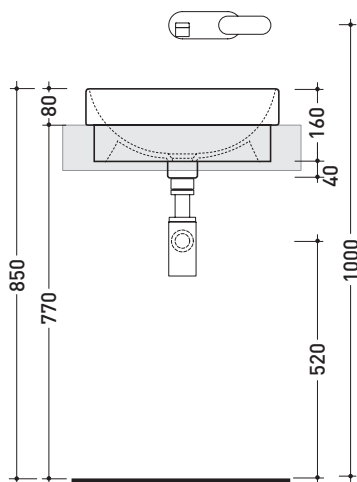

design LUDOVICA+ROBERTO PALOMBA

1997

5055/42C Twin Set 42

Recessed basin 42 cm

Complements: **Line taps basin:** ONE - NOKE' - FOLD
Line accessories: TWO - HOOP - NOKE' - FOLD

Technical accessories: **Chrome siphon (SIFL/CR) - Telescopic chrome siphon (SIFL066)**
Stop & Go drain (PLSG)
Ceramic Stop&Go drain (PLCE)
Two piece set chrome tap filters (RF026)

Package dim. 44 x 20 x 44 cm | Weight 11 kg | Pz. Pallet n° 30

vista zenitale / zenital view

foro consigliato sul piano \varnothing 400
 suggested hole on the top \varnothing 400

vista zenitale / zenital view

vista frontale / frontal view

sezione longitudinale / section

size in mm

september 2016

CERAMIC: glossy finish

white black

matt finish

milky white graphite antracite lava grey nuvola fango