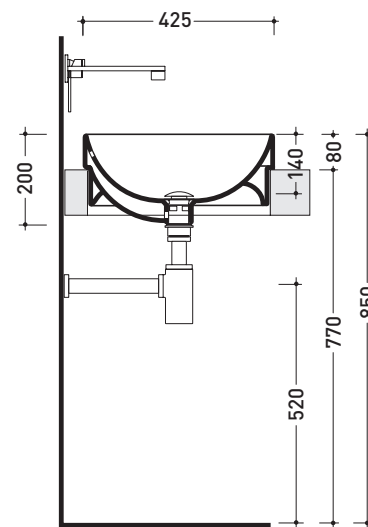

design LUDOVICA+ROBERTO PALOMBA

1997

5055/42C Twin Set 42

Recessed basin 42 cm

Complements: **Line taps basin:** ONE - NOKE' - FOLD
Line accessories: TWO - HOOP - NOKE' - FOLD

Technical accessories: **Chrome siphon (SIFL/CR) - Telescopic chrome siphon (SIFL066)**
Stop & Go drain (PLSG)
Ceramic Stop&Go drain (PLCE)
Two piece set chrome tap filters (RF026)

Package dim. 44 x 20 x 44 cm | Weight 11 kg | Pz. Pallet n° 30

vista zenitale / zenital view

foro consigliato sul piano \varnothing 400
 suggested hole on the top \varnothing 400

vista zenitale / zenital view

vista frontale / frontal view

sezione longitudinale / section

size in mm

september 2016

CERAMIC: glossy finish

white black

matt finish

milky white graphite antracite lava grey nuvola fango