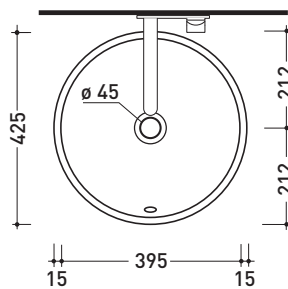

design LUDOVICA+ROBERTO PALOMBA

1997

5055/42C Twin Set 42

Recessed basin 42 cm

Complements: **Line taps basin:** ONE - NOKE' - FOLD
Line accessories: TWO - HOOP - NOKE' - FOLD

Technical accessories: **Chrome siphon (SIFL/CR) - Telescopic chrome siphon (SIFL066)**
Stop & Go drain (PLSG)
Ceramic Stop&Go drain (PLCE)
Two piece set chrome tap filters (RF026)

Package dim. 44 x 20 x 44 cm | Weight 11 kg | Pz. Pallet n° 30

vista zenitale / zenital view

foro consigliato sul piano \varnothing 400
 suggested hole on the top \varnothing 400

vista zenitale / zenital view

vista frontale / frontal view

sezione longitudinale / section

size in mm

september 2016

CERAMIC: glossy finish

white black

matt finish

milky white graphite antracite lava grey nuvola fango