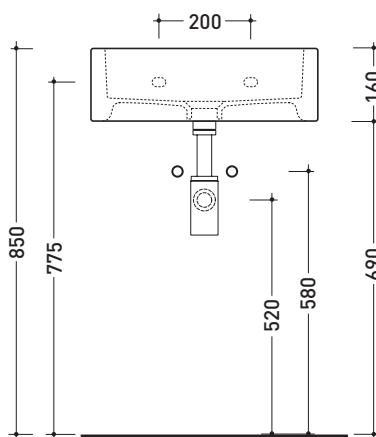

## 5058 Acqualight

Countertop - wall hung basin 50 cm

Complements: **Bracket with towel holder** (STUB50)  
**Forty6 shelf** (F65058)  
**Solid shelf** (SL5058)  
**Make-Up bench** (MKP150 - MKP180)  
**Panche Compono System** (CSM90 - CSM135R/L - CSP135R/L - CSP180D)  
**Line taps basin: ONE - NOKE' - SI - FOLD**  
**Line accessories: TWO - HOOP - NOKE' - FOLD**

Package dim. 52,5 x 19,5 x 48 cm | Weight 21 kg | Pz. Pallet n° 16

vista zenitale / zenital view

foro consigliato sul piano  
suggested hole on the top

vista zenitale / zenital view

vista frontale / frontal view

sezione longitudinale / section

size in mm

april 2016

**CERAMIC:** glossy finish

**matt finish**

**COLORS IN ELIMINATION**