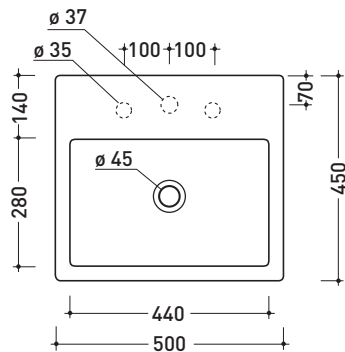

## 5058 Acqualight

Countertop - wall hung basin 50 cm

Complements: **Bracket with towel holder** (STUB50)  
**Forty6 shelf** (F65058)  
**Solid shelf** (SL5058)  
**Make-Up bench** (MKP150 - MKP180)  
**Panche Compono System** (CSM90 - CSM135R/L - CSP135R/L - CSP180D)  
**Line taps basin: ONE - NOKE' - SI - FOLD**  
**Line accessories: TWO - HOOP - NOKE' - FOLD**

Package dim. 52,5 x 19,5 x 48 cm | Weight 21 kg | Pz. Pallet n° 16

vista zenitale / zenital view

foro consigliato sul piano  
suggested hole on the top

vista zenitale / zenital view

vista frontale / frontal view

sezione longitudinale / section

size in mm

april 2016

**CERAMIC:** glossy finish

**matt finish**

**COLORS IN ELIMINATION**