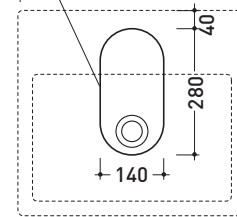

## 5058 Acqualight

Countertop - wall hung basin 50 cm

Complements: **Bracket with towel holder** (STUB50)  
**Forty6 shelf** (F65058)  
**Solid shelf** (SL5058)  
**Make-Up bench** (MKP150 - MKP180)  
**Panche Compono System** (CSM90 - CSM135R/L - CSP135R/L - CSP180D)  
**Line taps basin: ONE - NOKE' - SI - FOLD**  
**Line accessories: TWO - HOOP - NOKE' - FOLD**

Package dim. 52,5 x 19,5 x 48 cm | Weight 21 kg | Pz. Pallet n° 16

vista zenitale / zenital view

foro consigliato sul piano  
suggested hole on the top

vista zenitale / zenital view

vista frontale / frontal view