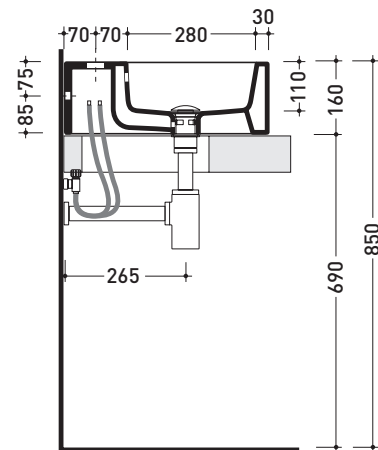

## 5058 Acqualight

Countertop - wall hung basin 50 cm

Complements: **Bracket with towel holder** (STUB50)  
**Forty6 shelf** (F65058)  
**Solid shelf** (SL5058)  
**Make-Up bench** (MKP150 - MKP180)  
**Panche Compono System** (CSM90 - CSM135R/L - CSP135R/L - CSP180D)  
**Line taps basin: ONE - NOKE' - SI - FOLD**  
**Line accessories: TWO - HOOP - NOKE' - FOLD**

Package dim. 52,5 x 19,5 x 48 cm | Weight 21 kg | Pz. Pallet n° 16

vista zenitale / zenital view

foro consigliato sul piano  
suggested hole on the top

vista zenitale / zenital view

vista frontale / frontal view

sezione longitudinale / section

size in mm

april 2016

**CERAMIC:** glossy finish

**matt finish**

**COLORS IN ELIMINATION**