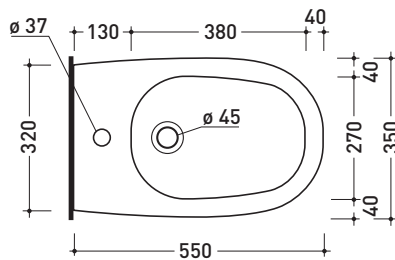

5086

Bidet sospeso monoforo

Complements: **Rubinetti bidet linea ONE - NOKE' - SI - FOLD**
Accessori linea TWO - HOOP - NOKE' - FOLD

Technical accessories: **Universal fixing bracket for wall hung wc/bidet (41/P)**
Short chrome siphon for bidet (SIFB/CR)
Stop & Go drain (PLSG)
Stop&Go CERAMIC drain (PLCE)
Two piece set chrome tap filters (RF026)

Package dim. **56 x 37 x 40 cm** | Weight **19,8 kg** | Pz. Pallet n° **15**

vista zenitale / zenital view

vista laterale / lateral view

sezione longitudinale / section

vista retro / back view

size in mm

september 2016