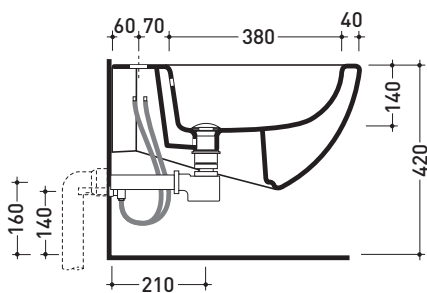

5086

Bidet sospeso monoforo

Complements: **Rubinetti bidet linea ONE - NOKE' - SI - FOLD**
Accessori linea TWO - HOOP - NOKE' - FOLD

Technical accessories: **Universal fixing bracket for wall hung wc/bidet (41/P)**
Short chrome siphon for bidet (SIFB/CR)
Stop & Go drain (PLSG)
Stop&Go CERAMIC drain (PLCE)
Two piece set chrome tap filters (RF026)

Package dim. **56 x 37 x 40 cm** | Weight **19,8 kg** | Pz. Pallet n° **15**

vista zenitale / zenital view

vista laterale / lateral view

sezione longitudinale / section

vista retro / back view

size in mm

september 2016