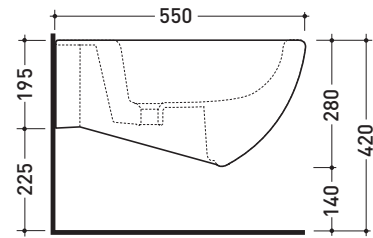

5086

Bidet sospeso monoforo

Complements: **Rubinetti bidet linea ONE - NOKE' - SI - FOLD**
Accessori linea TWO - HOOP - NOKE' - FOLD

Technical accessories: **Universal fixing bracket for wall hung wc/bidet (41/P)**
Short chrome siphon for bidet (SIFB/CR)
Stop & Go drain (PLSG)
Stop&Go CERAMIC drain (PLCE)
Two piece set chrome tap filters (RF026)

Package dim. **56 x 37 x 40 cm** | Weight **19,8 kg** | Pz. Pallet n° **15**

vista zenitale / zenital view

vista laterale / lateral view

sezione longitudinale / section

vista retro / back view

size in mm

september 2016