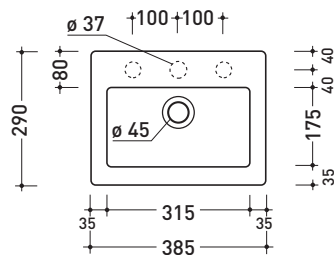

Acquagrande

➔ **FLAMINIA.**

design **GIULIO CAPPELLINI** and **ROBERTO PALOMBA** 1997

5088 Acquababy

Countertop - wall hung basin 38,5 cm

Complements: **Line taps basin:** ONE - NOKE' - SI - FOLD
Line accessories: TWO - HOOP - NOKE' - FOLD

Technical accessories: **Chrome siphon (SIFL/CR) - Telescopic chrome siphon (SIFL066)**
Stop & Go drain (PLSG)
Two piece set chrome tap filters (RF026)
Fixing kit for wall (9002)

Package dim. 45 x 20,5 x 36 cm | Weight 10,5 kg | Pz. Pallet n° 30

vista zenitale / zenital view

foro consigliato sul piano
suggested hole on the top

vista zenitale / zenital view

vista frontale / frontal view

sezione longitudinale / section

size in mm

april 2016

CERAMIC: glossy finish