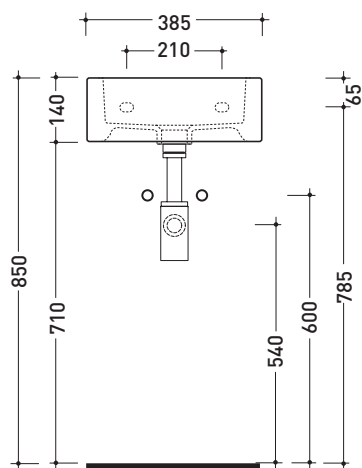

Acquagrande

➔ **FLAMINIA.**

design **GIULIO CAPPELLINI** and **ROBERTO PALOMBA** 1997

5088 Acquababy

Countertop - wall hung basin 38,5 cm

Complements: **Line taps basin:** ONE - NOKE' - SI - FOLD
Line accessories: TWO - HOOP - NOKE' - FOLD

Technical accessories: **Chrome siphon (SIFL/CR) - Telescopic chrome siphon (SIFL066)**
Stop & Go drain (PLSG)
Two piece set chrome tap filters (RF026)
Fixing kit for wall (9002)

Package dim. 45 x 20,5 x 36 cm | Weight 10,5 kg | Pz. Pallet n° 30

vista zenitale / zenital view

foro consigliato sul piano
suggested hole on the top

vista zenitale / zenital view

vista frontale / frontal view

sezione longitudinale / section

size in mm

april 2016

CERAMIC: glossy finish