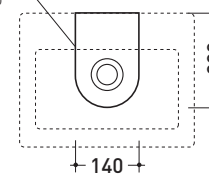

Acquagrande

➔ **FLAMINIA.**

design **GIULIO CAPPELLINI** and **ROBERTO PALOMBA** 1997

5088 Acquababy

Countertop - wall hung basin 38,5 cm

Complements: **Line taps basin:** ONE - NOKE' - SI - FOLD
Line accessories: TWO - HOOP - NOKE' - FOLD

Technical accessories: **Chrome siphon (SIFL/CR) - Telescopic chrome siphon (SIFL066)**
Stop & Go drain (PLSG)
Two piece set chrome tap filters (RF026)
Fixing kit for wall (9002)

Package dim. 45 x 20,5 x 36 cm | Weight 10,5 kg | Pz. Pallet n° 30

vista zenitale / zenital view

foro consigliato sul piano
suggested hole on the top

vista zenitale / zenital view

vista frontale / frontal view

sezione longitudinale / section

size in mm

april 2016

CERAMIC: glossy finish