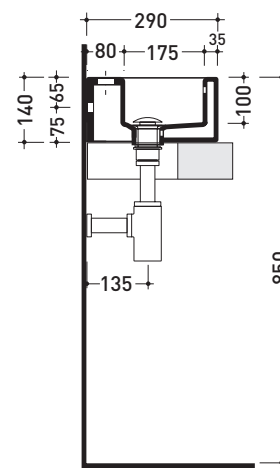

Technical accessories: **Chrome siphon (SIFL/CR) - Telescopic chrome siphon (SIFL066)**
Stop & Go drain (PLSG)
Two piece set chrome tap filters (RF026)
Fixing kit for wall (9002)

Package dim. 45 x 20,5 x 36 cm | Weight 10,5 kg | Pz. Pallet n° 30

vista zenitale / zenital view

foro consigliato sul piano
suggested hole on the top

vista zenitale / zenital view

vista frontale / frontal view

sezione longitudinale / section

size in mm

april 2016

CERAMIC: glossy finish