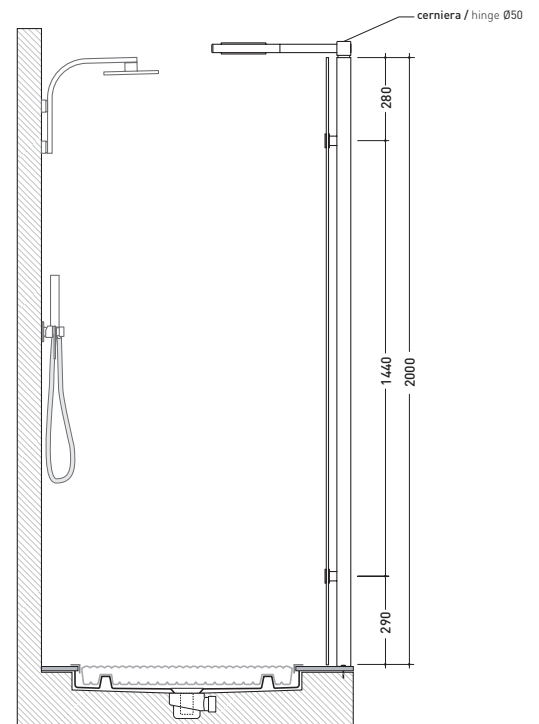

## 50B90

Reversible door in tempered crystal glass to 8mm and chromed brass structure up to 90 cm

## 50B120

Reversible door in tempered crystal glass to 8mm and chromed brass structure from 90 to 120 cm

Complements: **Floor level shower trays:** TATAMI - WATER DROP - ALBERO - VOLO  
**Line accessories:** TWO - HOOP - NOKE' - FOLD

vista zenitale / zenital view

vista frontale / frontal view

sezione longitudinale / section

size in mm

january 2014