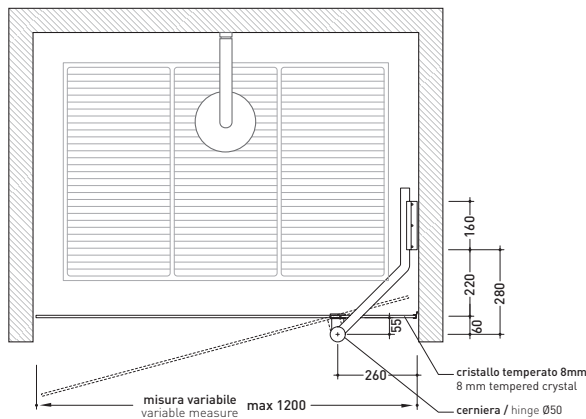

## 50B90

Reversible door in tempered crystal glass to 8mm and chromed brass structure up to 90 cm

## 50B120

Reversible door in tempered crystal glass to 8mm and chromed brass structure from 90 to 120 cm

Complements: **Floor level shower trays:** TATAMI - WATER DROP - ALBERO - VOLO  
**Line accessories:** TWO - HOOP - NOKE' - FOLD

vista zenitale / zenital view

vista frontale / frontal view

sezione longitudinale / section

size in mm

january 2014