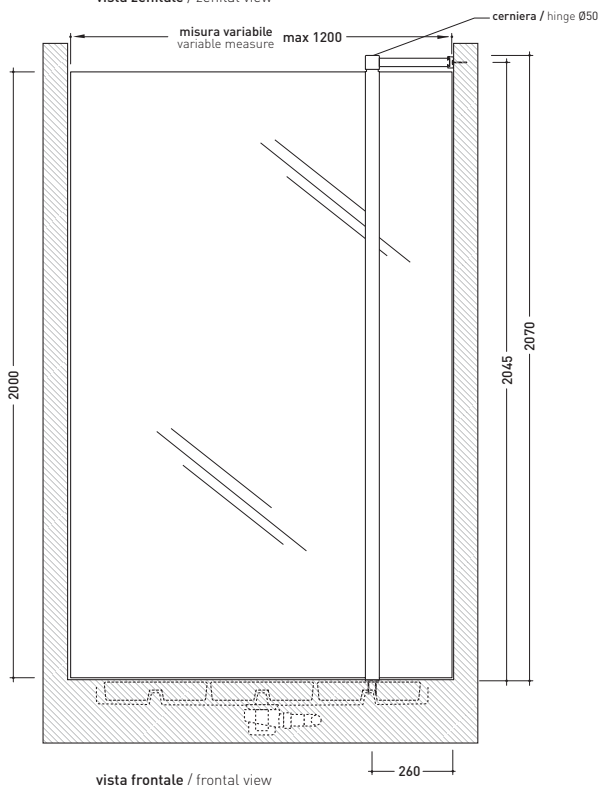

## 50B90

Reversible door in tempered crystal glass to 8mm and chromed brass structure up to 90 cm

## 50B120

Reversible door in tempered crystal glass to 8mm and chromed brass structure from 90 to 120 cm

Complements: **Floor level shower trays:** TATAMI - WATER DROP - ALBERO - VOLO  
**Line accessories:** TWO - HOOP - NOKE' - FOLD

vista zenitale / zenital view

vista frontale / frontal view

sezione longitudinale / section

size in mm

january 2014