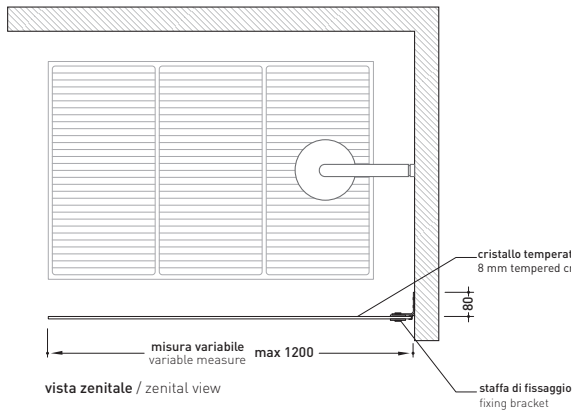

Bamboo

design LUDOVICA+ROBERTO PALOMBA

1998

50BF/1

Fixed side panel reversible in tempered crystal glass to 8mm and chromed brass accessories up to 80 cm

50BF/2

Fixed side panel reversible in tempered crystal glass to 8mm and chromed brass accessories from 80 to 100 cm

50BF/3

Fixed side panel reversible in tempered crystal glass to 8mm and chromed brass accessories from 100 to 120 cm

Complements: **Floor level shower trays:** TATAMI - WATER DROP - ALBERO - VOLO
Line accessories: TWO - HOOP - NOKE' - FOLD

➔ FLAMINIA.

size in mm

january 2014