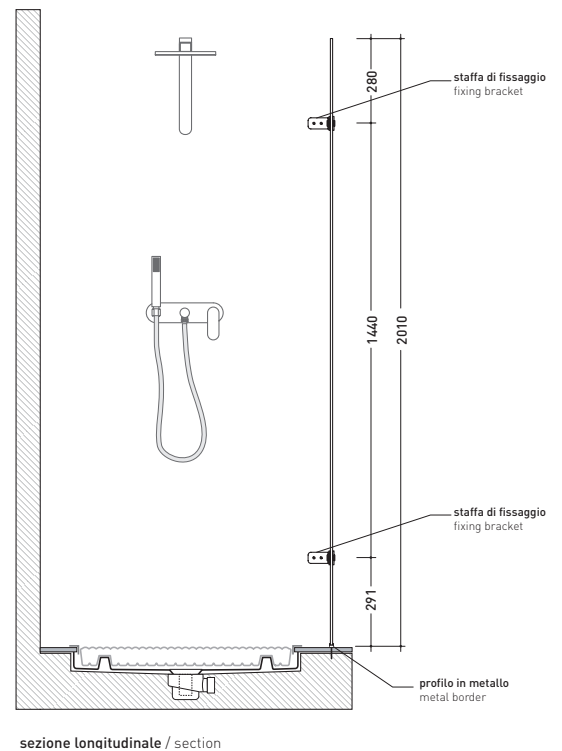

Bamboo

design LUDOVICA+ROBERTO PALOMBA

1998

50BF/1

Fixed side panel reversible in tempered crystal glass to 8mm and chromed brass accessories up to 80 cm

50BF/2

Fixed side panel reversible in tempered crystal glass to 8mm and chromed brass accessories from 80 to 100 cm

50BF/3

Fixed side panel reversible in tempered crystal glass to 8mm and chromed brass accessories from 100 to 120 cm

Complements: **Floor level shower trays:** TATAMI - WATER DROP - ALBERO - VOLO
Line accessories: TWO - HOOP - NOKE' - FOLD

➔ FLAMINIA.

size in mm

january 2014