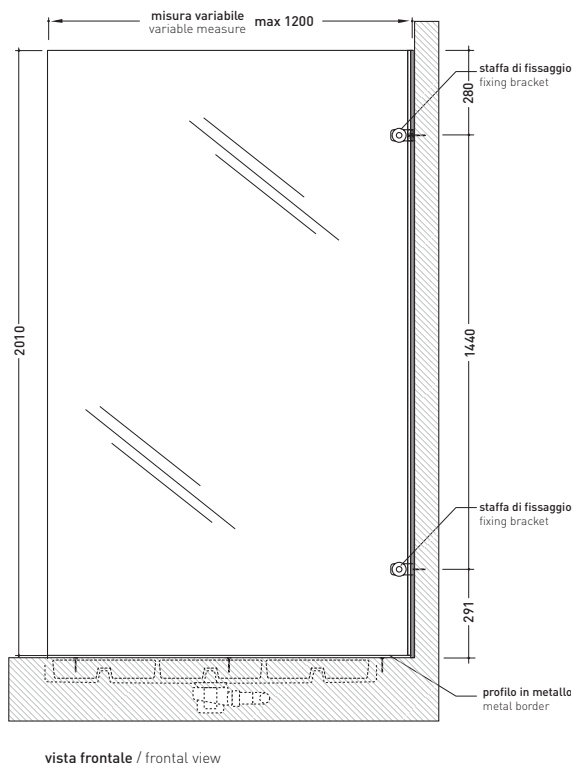

Bamboo

design LUDOVICA+ROBERTO PALOMBA

1998

50BF/1

Fixed side panel reversible in tempered crystal glass to 8mm and chromed brass accessories up to 80 cm

50BF/2

Fixed side panel reversible in tempered crystal glass to 8mm and chromed brass accessories from 80 to 100 cm

50BF/3

Fixed side panel reversible in tempered crystal glass to 8mm and chromed brass accessories from 100 to 120 cm

Complements: **Floor level shower trays:** TATAMI - WATER DROP - ALBERO - VOLO
Line accessories: TWO - HOOP - NOKE' - FOLD

➔ FLAMINIA.

size in mm

january 2014