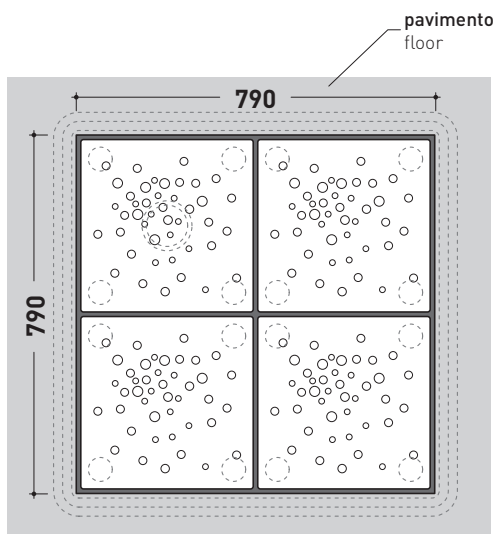

MODULAR SHOWER TRAY 79 X 79 CM

composed by:

1 container . **AB4M**

4 shower bricks . **ABM**

CERAMIC: glossy finish

white

black

matt finish

milky white

graphite

lava grey

design MASSIMILIATO ABATI

2010

AB4M + n. 4 ABM

Modular shower tray 79 x 79 cm

[composed by: container + n.4 shower bricks]

Complements: BAMB00 composable shower box

Line taps shower: ONE - NOKE' - SI - FOLD

Line accessories: TWO - HOOP - NOKE' - FOLD

vista zenitale / zenital view
art. **AB4M**

vista zenitale / zenital view
4pcs art. **ABM**

vista zenitale / zenital view
art. **AB4M + 4pcs art. ABM**

sezione longitudinale / section

size in mm

april 2016

design **MASSIMILIATO ABATI**

2010

ABM

Ceramic shower brick