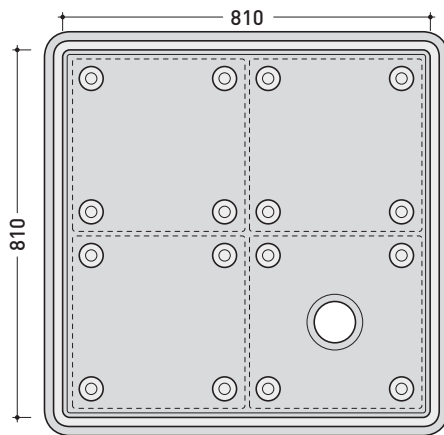

MODULAR SHOWER TRAY 79 X 79 CM

composed by:

1 container . **AB4M**

4 shower bricks . **ABM**

CERAMIC: glossy finish

white

black

matt finish

milky white

graphite

lava grey

design MASSIMILIATO ABATI

2010

AB4M + n. 4 ABM

Modular shower tray 79 x 79 cm

[composed by: container + n.4 shower bricks]

Complements: BAMB00 composable shower box

Line taps shower: ONE - NOKE' - SI - FOLD

Line accessories: TWO - HOOP - NOKE' - FOLD

vista zenitale / zenital view
art. **AB4M**

vista zenitale / zenital view
4pcs art. **ABM**

Complements: **ABS containers** (AB4M - AB6M - AB9M - AB4A - AB6AS - AB6AD - AB9A)

Package dim. **39 x 4,3 x 40 cm** | Weight **6 kg** | Pz. Pallet n°

vista zenitale / zenital view

vista frontale / frontal view