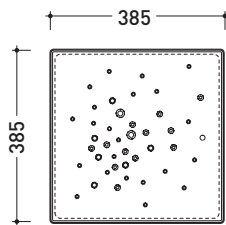

milky white

graphite

lava grey

design MASSIMILIATO ABATI

2010

AB4M + n. 4 ABM

Modular shower tray 79 x 79 cm

[composed by: container + n.4 shower bricks]

vista zenitale / zenital view
art. **AB4M + 4pcs art. ABM**

sezione longitudinale / section

size in mm

april 2016

design **MASSIMILIATO ABATI**

2010

ABM

Ceramic shower brick

Complements: **ABS containers** (AB4M - AB6M - AB9M - AB4A - AB6AS - AB6AD - AB9A)

Package dim. **39 x 4,3 x 40 cm** | Weight **6 kg** | Pz. Pallet n°

vista zenitale / zenital view

vista frontale / frontal view

sezione longitudinale / section

size in mm

april 2016

CERAMIC: glossy finish

white

black

matt finish

milky white