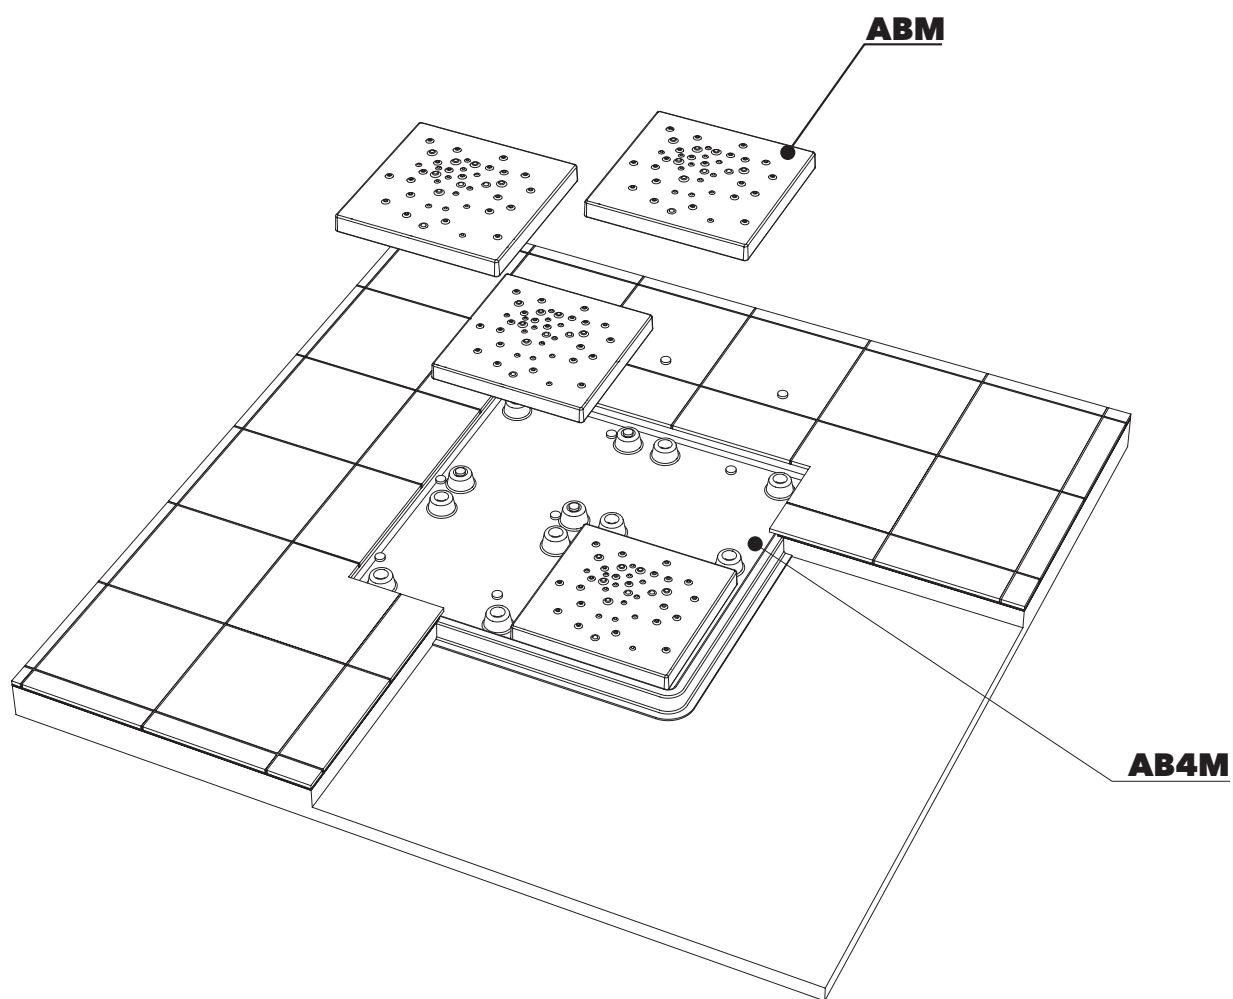

MODULAR SHOWER TRAY 79 X 79 CM

composed by:

1 container . **AB4M**

4 shower bricks . **ABM**

CERAMIC: glossy finish

white

black

matt finish

milky white

graphite

lava grey

design MASSIMILIATO ABATI

2010

AB4M + n. 4 ABM

Modular shower tray 79 x 79 cm

[composed by: container + n.4 shower bricks]

Complements: BAMB00 composable shower box

Line taps shower: ONE - NOKE' - SI - FOLD

Line accessories: TWO - HOOP - NOKE' - FOLD

vista zenitale / zenital view
art. **AB4M**

vista zenitale / zenital view
4pcs art. **ABM**