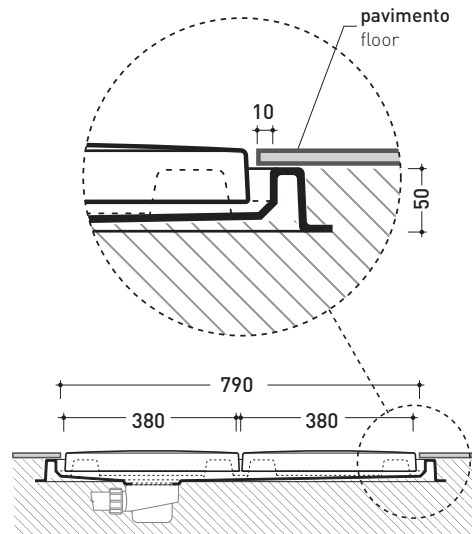

Complements: BAMB00 composable shower box

Line taps shower: ONE - NOKE' - SI - FOLD

Line accessories: TWO - HOOP - NOKE' - FOLD

vista zenitale / zenital view
art. **AB4M**

vista zenitale / zenital view
4pcs art. **ABM**

vista zenitale / zenital view
art. **AB4M + 4pcs art. ABM**

sezione longitudinale / section

size in mm

april 2016

design **MASSIMILIATO ABATI**

2010

ABM

Ceramic shower brick