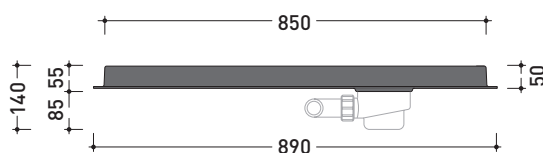

vista zenitale / zenital view
art. **AB4M + 4pcs art. ABM**

sezione longitudinale / section

size in mm

april 2016

design **MASSIMILIATO ABATI**

2010

ABM

Ceramic shower brick

sezione longitudinale / section

size in mm

april 2016

CERAMIC: glossy finish

white

black

matt finish

milky white

graphite

lava grey

design **MASSIMILIATO ABATI**

2010

AB4M

ABS container suitable for four brick (art. ABM)
(\varnothing 90 mm GEBERIT drainage system included)

Complements: **Albero shower brick (ABM)**

Package dim. **91 x 91 x 5 cm** | Weight | Pz. Pallet n° -

vista zenitale / zenital view

Piletta sifonata / Drainage
Portata / Flow rate: **0,50 l/sec** (EN 274 > 0,4 l/sec)

dettaglio piletta / drain detail

vista frontale / frontal view

sezione longitudinale / section