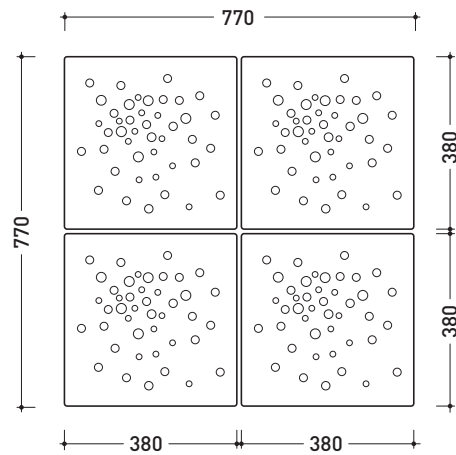

MODULAR SHOWER TRAY 79 X 79 CM

composed by:

1 container . **AB4M**

4 shower bricks . **ABM**

CERAMIC: glossy finish

white

black

matt finish

milky white

graphite

lava grey

design MASSIMILIATO ABATI

2010

AB4M + n. 4 ABM

Modular shower tray 79 x 79 cm

[composed by: container + n.4 shower bricks]

Complements: BAMB00 composable shower box

Line taps shower: ONE - NOKE' - SI - FOLD

Line accessories: TWO - HOOP - NOKE' - FOLD

vista zenitale / zenital view
art. **AB4M**

vista zenitale / zenital view
4pcs art. **ABM**

vista zenitale / zenital view
art. **AB4M + 4pcs art. ABM**

sezione longitudinale / section

size in mm

april 2016

design **MASSIMILIATO ABATI**

2010

ABM

Ceramic shower brick