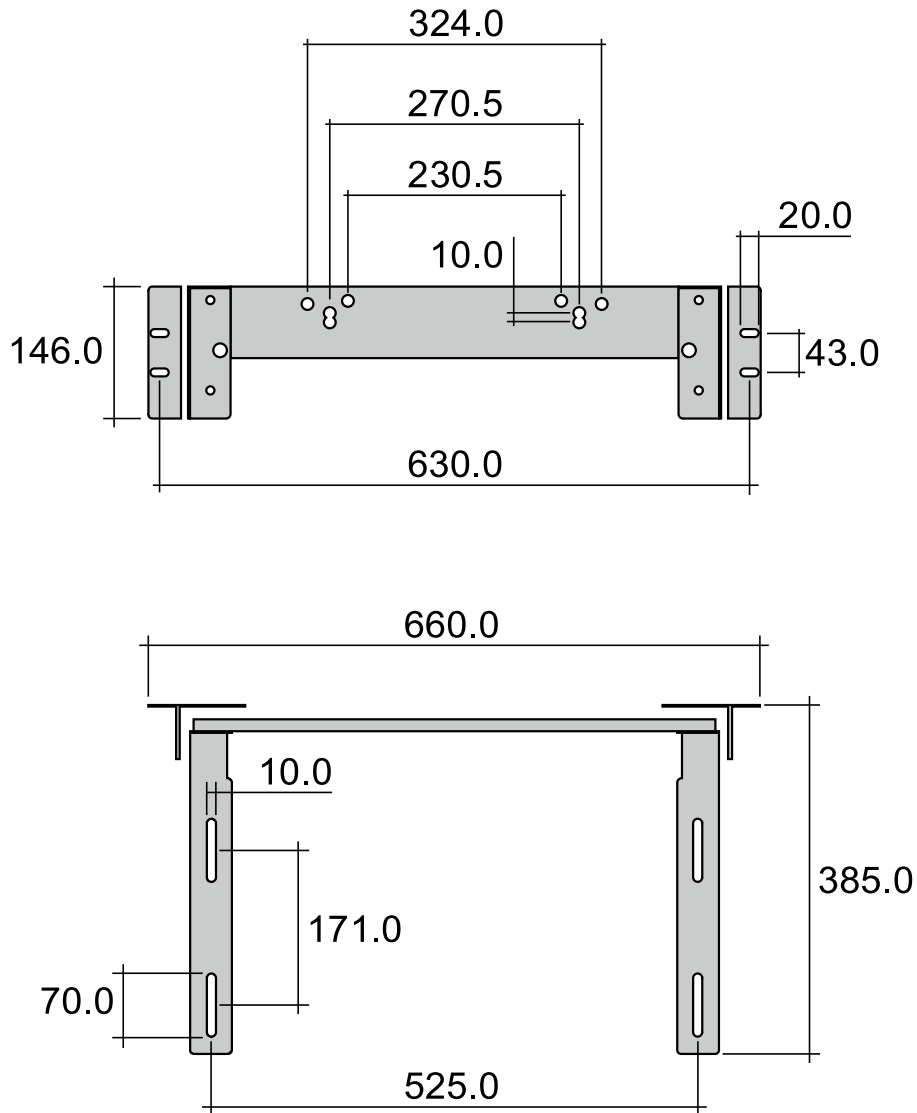

ADIR

Adjustable support suitable for ergonomic basin

Complements: Ergonomic basin (G1009)

Package dim.

Weight 4,8 kg

Pz. Pallet n° -

sizes in mm

<http://www.ceramicaflaminia.it/en/downloads>