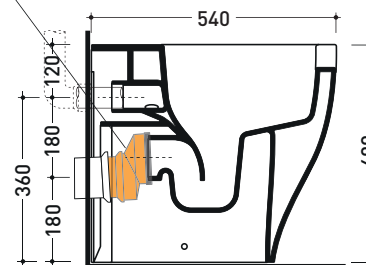

Technical accessories: **Floor fixing kit (9003)**

Package dim. cm | Weight 29,6 kg | Pz. Pallet n°

UNI EN 997

Dop-No997

Flaminia does not recommend combining this toilet model with rapid-flow/flushometer systems or traditional high tanks

vista zenitale / zenital view

vista laterale / lateral view

vista retro / back view

sezione longitudinale / section

art. LK1012 (LKR90+LKR40)
connessioni di scarico
(in dotazione)
drainage connector
(included in the box)

sezione longitudinale / section

sizes in mm

CERAMIC: glossy finish

white

matt finish

latte

carbone

Please consider a 2% tolerance on indicated measurements