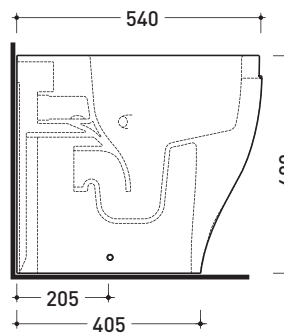

AP114S

Back to wall wc gosilent with S/P trap and front opening
(drainage connectors art. LK1012 and flow reducer art. RIDFLUGOS included)

Complements: **SLIM thermosetting seat&cover with front opening (APCW04)**
SLIM soft-closing thermosetting seat&cover with front opening (APCW05)
Line accessories: TWO - HOOP - NOKÉ - FOLD

Technical accessories: **Floor fixing kit (9003)**

Package dim. cm | Weight 29,6 kg | Pz. Pallet n°

UNI EN 997

Dop-No997

Flaminia does not recommend combining this toilet model with rapid-flow/flushometer systems or traditional high tanks

vista zenitale / zenital view

vista laterale / lateral view

vista retro / back view

sezione longitudinale / section

art. LK1012 (LKR90+LKR40)
connessioni di scarico
(in dotazione)
drainage connector
(included in the box)

sezione longitudinale / section

sizes in mm

CERAMIC: glossy finish

white

matt finish

latte

carbone

Please consider a 2% tolerance on indicated measurements