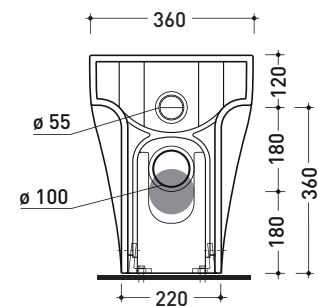

Technical accessories: **Floor fixing kit (9003)**

Package dim. cm | Weight 29,6 kg | Pz. Pallet n°

UNI EN 997

Dop-No997

Flaminia does not recommend combining this toilet model with rapid-flow/flushometer systems or traditional high tanks

vista zenitale / zenital view

vista laterale / lateral view

vista retro / back view

sezione longitudinale / section

art. LK1012 (LKR90+LKR40)
connessioni di scarico
(in dotazione)
drainage connector
(included in the box)

sezione longitudinale / section

sizes in mm

CERAMIC: glossy finish

white

matt finish

latte

carbone

Please consider a 2% tolerance on indicated measurements