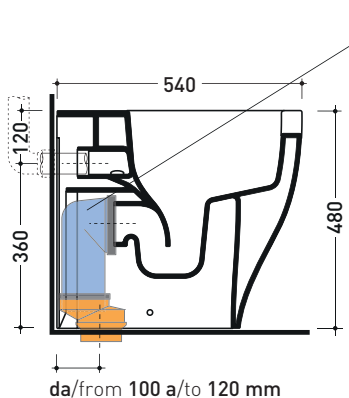

AP114S

Back to wall wc gosilent with S/P trap and front opening
(drainage connectors art. LK1012 and flow reducer art. RIDFLUGOS included)

Complements: **SLIM thermosetting seat&cover with front opening (APCW04)**
SLIM soft-closing thermosetting seat&cover with front opening (APCW05)
Line accessories: TWO - HOOP - NOKÉ - FOLD

Technical accessories: **Floor fixing kit (9003)**

Package dim. cm | Weight 29,6 kg | Pz. Pallet n°

UNI EN 997

Dop-No997

Flaminia does not recommend combining this toilet model with rapid-flow/flushometer systems or traditional high tanks

vista zenitale / zenital view

vista laterale / lateral view

vista retro / back view

sezione longitudinale / section

art. LK1012 (LKR90+LKR40)
connessioni di scarico
(in dotazione)
drainage connector
(included in the box)

sezione longitudinale / section

sizes in mm

CERAMIC: glossy finish

white

matt finish

latte

carbone

Please consider a 2% tolerance on indicated measurements