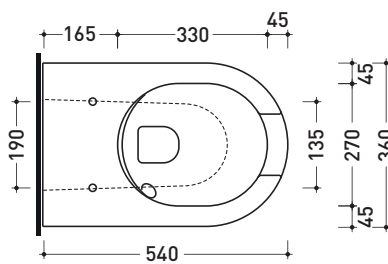

Technical accessories: **Floor fixing kit (9003)**

Package dim. cm | Weight 29,6 kg | Pz. Pallet n°

UNI EN 997

Dop-No997

Flaminia does not recommend combining this toilet model with rapid-flow/flushometer systems or traditional high tanks

vista zenitale / zenital view

vista laterale / lateral view

vista retro / back view

sezione longitudinale / section

art. LK1012 (LKR90+LKR40)
connessioni di scarico
(in dotazione)
drainage connector
(included in the box)

sezione longitudinale / section

sizes in mm

CERAMIC: glossy finish

white

matt finish

latte

carbone

Please consider a 2% tolerance on indicated measurements