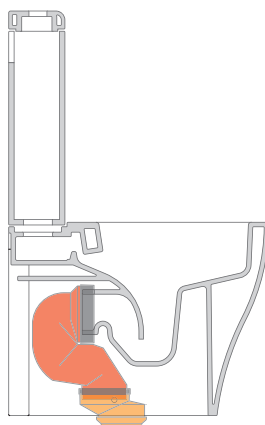

Technical accessories:
*Kit suitable for wall trap H 230 mm (LKR00)
*Kit suitable for floor trap from 50 to 180 mm (LK5018)
*Kit suitable for floor trap from 180 to 240 mm (LK2022)
*Kit suitable for floor trap from 240 to 380 mm (LK2438)
Floor fixing kit (9003)
OLI double flushing system (MBBO)

Package dim. wc | Weight 33 kg | Pz. Pallet n° 18

Package dim. cistern | Weight 14 kg | Pz. Pallet n° 36

CE UNI EN 997

Dop-No997

pag. 1/2

vista zenitale / zenital view

sezione longitudinale / section

sezione longitudinale / section

argilla

cenere

KIT SUITABLE FOR WALL TRAP

LKR00 (SET: LKR00)

KIT SUITABLE FOR FLOOR TRAP

LK5018 (SET: TR38CON+LKR40)

da/from 50 a/to 180 mm

LK2022 (SET: LKRS+LKR40)

da/from 180 a/to 240 mm

LK2438 (SET: TR38CON+LKR33)

da/from 240 a/to 380* mm

ATTENTION: THE DRAINAGE CONNECTORS ARE NOT INCLUDED