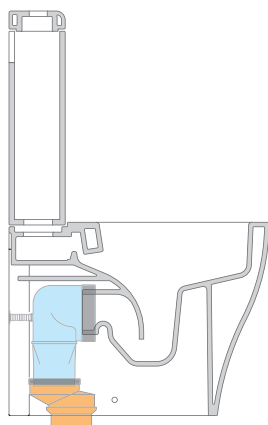

Technical accessories:
*Kit suitable for wall trap H 230 mm (LKR00)
*Kit suitable for floor trap from 50 to 180 mm (LK5018)
*Kit suitable for floor trap from 180 to 240 mm (LK2022)
*Kit suitable for floor trap from 240 to 380 mm (LK2438)
Floor fixing kit (9003)
OLI double flushing system (MBBO)

Package dim. wc | Weight 33 kg | Pz. Pallet n° 18

Package dim. cistern | Weight 14 kg | Pz. Pallet n° 36

CE UNI EN 997

Dop-No997

pag. 1/2

vista zenitale / zenital view

sezione longitudinale / section

sezione longitudinale / section

argilla

cenere

KIT SUITABLE FOR WALL TRAP

LKR00 (SET: LKR00)

KIT SUITABLE FOR FLOOR TRAP

LK5018 (SET: TR38CON+LKR40)

da/from 50 a/to 180 mm

LK2022 (SET: LKRS+LKR40)

da/from 180 a/to 240 mm

LK2438 (SET: TR38CON+LKR33)

da/from 240 a/to 380* mm

ATTENTION: THE DRAINAGE CONNECTORS ARE NOT INCLUDED