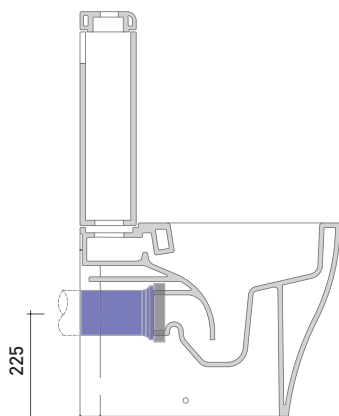

Package dim. wc | Weight 33 kg | Pz. Pallet n° 18

Package dim. cistern | Weight 14 kg | Pz. Pallet n° 36

CE UNI EN 997

Dop-No997

pag. 1/2

vista zenitale / zenital view

sezione longitudinale / section

sezione longitudinale / section

vista retro / back view

sizes in mm

Please consider a 2% tolerance on indicated measurements

CERAMIC: glossy finish

white

matt finish

milky white

carbone

argilla

cenere

KIT SUITABLE FOR WALL TRAP

LKR00 (SET: LKR00)

KIT SUITABLE FOR FLOOR TRAP

LK5018 (SET: TR38CON+LKR40)

da/from 50 a/to 180 mm

LK2022 (SET: LKRS+LKR40)

da/from 180 a/to 240 mm

LK2438 (SET: TR38CON+LKR33)

da/from 240 a/to 380* mm

ATTENTION: THE DRAINAGE CONNECTORS ARE NOT INCLUDED