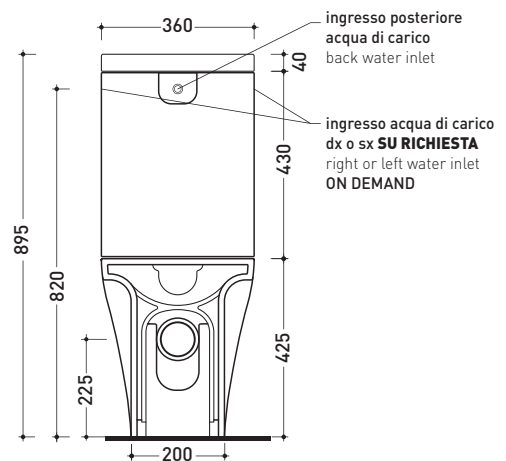

Technical accessories:
*Kit suitable for wall trap H 230 mm (LKR00)
*Kit suitable for floor trap from 50 to 180 mm (LK5018)
*Kit suitable for floor trap from 180 to 240 mm (LK2022)
*Kit suitable for floor trap from 240 to 380 mm (LK2438)
Floor fixing kit (9003)
OLI double flushing system (MBBO)

Package dim. wc | Weight 33 kg | Pz. Pallet n° 18

Package dim. cistern | Weight 14 kg | Pz. Pallet n° 36

CE UNI EN 997

Dop-No997

pag. 1/2

vista zenitale / zenital view

sezione longitudinale / section

sezione longitudinale / section

vista retro / back view

sizes in mm

Please consider a 2% tolerance on indicated measurements

CERAMIC: glossy finish

white

matt finish

milky white

carbone

da/from 180 a/to 240 mm

LK2438 (SET: TR38CON+LKR33)

da/from 240 a/to 380* mm

ATTENTION: THE DRAINAGE CONNECTORS ARE NOT INCLUDED