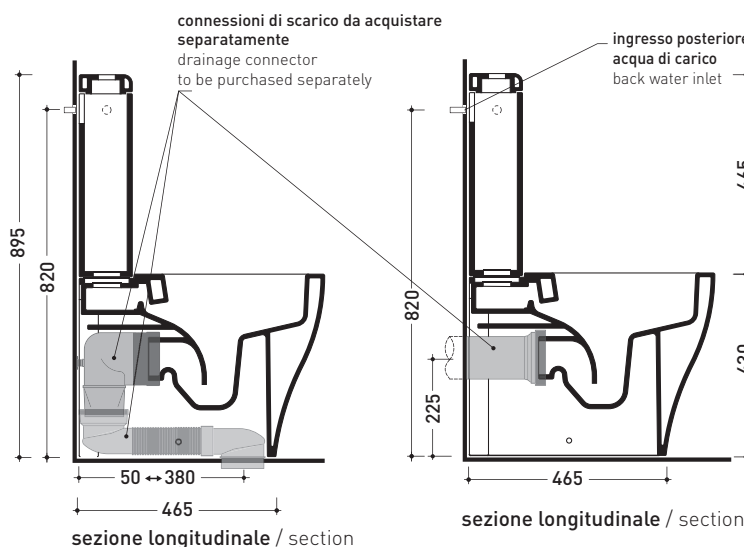

Technical accessories:
*Kit suitable for wall trap H 230 mm (LKR00)
*Kit suitable for floor trap from 50 to 180 mm (LK5018)
*Kit suitable for floor trap from 180 to 240 mm (LK2022)
*Kit suitable for floor trap from 240 to 380 mm (LK2438)
Floor fixing kit (9003)
OLI double flushing system (MBBO)

Package dim. wc | Weight 33 kg | Pz. Pallet n° 18

Package dim. cistern | Weight 14 kg | Pz. Pallet n° 36

CE UNI EN 997

Dop-No997

pag. 1/2

vista zenitale / zenital view

sezione longitudinale / section

sezione longitudinale / section

vista retro / back view

sizes in mm

Please consider a 2% tolerance on indicated measurements

CERAMIC: glossy finish

white

matt finish

milky white

carbone

da/from 180 a/to 240 mm

LK2438 (SET: TR38CON+LKR33)

da/from 240 a/to 380* mm

ATTENTION: THE DRAINAGE CONNECTORS ARE NOT INCLUDED