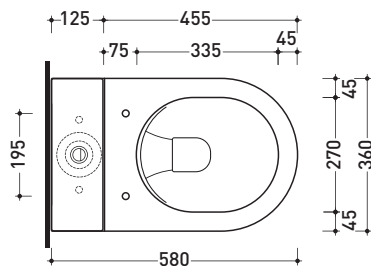

Package dim. wc | Weight 33 kg | Pz. Pallet n° 18

Package dim. cistern | Weight 14 kg | Pz. Pallet n° 36

CE UNI EN 997

Dop-No997

pag. 1/2

vista zenitale / zenital view

sezione longitudinale / section

sezione longitudinale / section

vista retro / back view

sizes in mm

Please consider a 2% tolerance on indicated measurements

CERAMIC: glossy finish

white

matt finish

milky white

carbone

da/from 180 a/to 240 mm

LK2438 (SET: TR38CON+LKR33)

da/from 240 a/to 380* mm

ATTENTION: THE DRAINAGE CONNECTORS ARE NOT INCLUDED