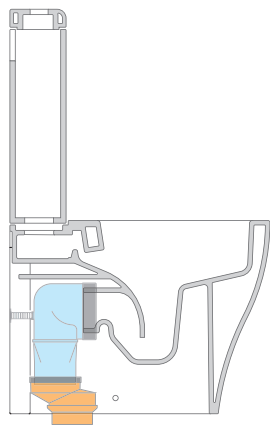

KIT PER SCARICO PAVIMENTO / KIT SUITABLE FOR FLOOR TRAP

LK5018 (SET: TR38CON+LKR40)

da/from 50 a/to 180 mm