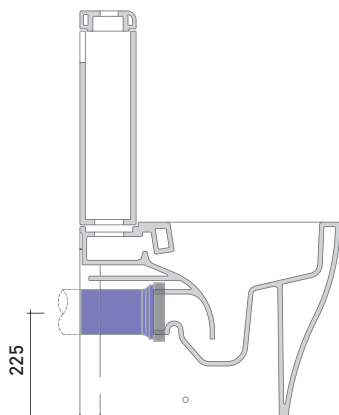

KIT PER SCARICO PARETE / KIT SUITABLE FOR WALL TRAP

LKR00 (SET: LKR00)