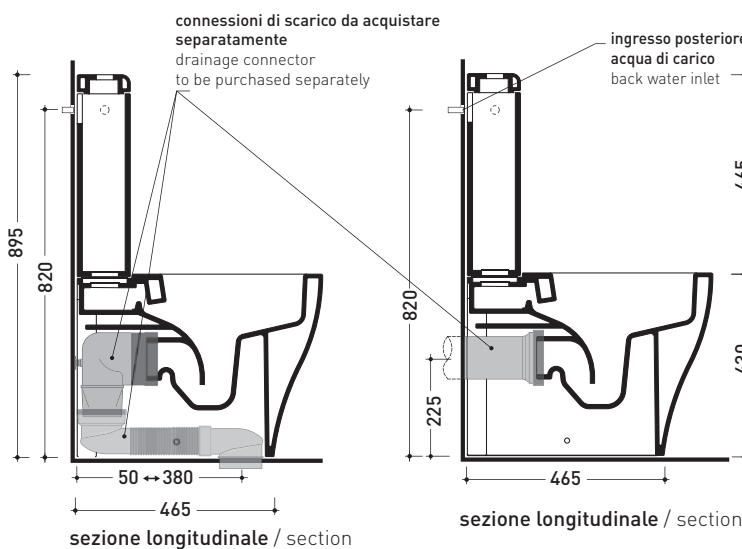

## AP116RG + AP39

Monoblock wc **Plus\*** goclean with s/p trap + cistern to suit monoblock wc

**\* WARNING: bends and connectors are on demand**

Complements: **SLIM** Short soft-closing thermosetting seat & cover (APCW07)  
Line accessories: TWO - HOOP - NOKE - FOLD

Technical accessories:  
 \*Kit suitable for wall trap H 230 mm (LKR00)  
 \*Kit suitable for floor trap from 50 to 180 mm (LK5018)  
 \*Kit suitable for floor trap from 180 to 240 mm (LK2022)  
 \*Kit suitable for floor trap from 240 to 380 mm (LK2438)  
 Floor fixing kit (9003)  
 OLI double flushing system (MBBO)

Package dim. wc	Weight <b>33 kg</b>	Pz. Pallet n°
Package dim. cistern	Weight <b>3 kg</b>	Pz. Pallet n°

CE UNI EN 997 Dop-No997

vista zenitale / zenital view

sizes in mm

Please consider a 2% tolerance on indicated measurements

### LK5018 (SET: TR38CON+LKR40)

da/from 50 a/to 180 mm