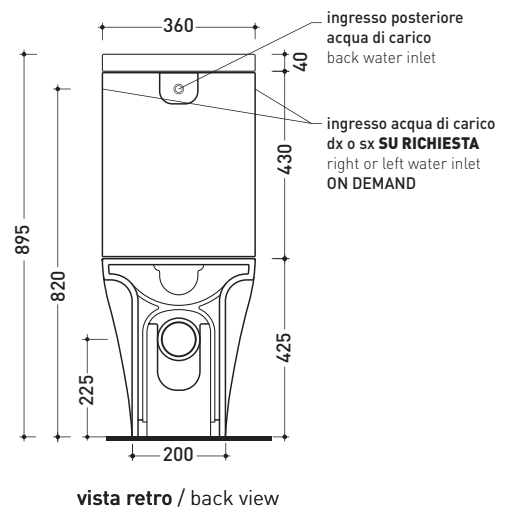

Technical accessories:  
 \*Kit suitable for wall trap H 230 mm (LKR00)  
 \*Kit suitable for floor trap from 50 to 180 mm (LK5018)  
 \*Kit suitable for floor trap from 180 to 240 mm (LK2022)  
 \*Kit suitable for floor trap from 240 to 380 mm (LK2438)  
 Floor fixing kit (9003)  
 OLI double flushing system (MBBO)

Package dim. wc	Weight <b>33 kg</b>	Pz. Pallet n°
Package dim. cistern	Weight <b>3 kg</b>	Pz. Pallet n°

CE UNI EN 997 Dop-No997

vista zenitale / zenital view

sizes in mm

Please consider a 2% tolerance on indicated measurements

### LK5018 (SET: TR38CON+LKR40)

da/from 50 a/to 180 mm